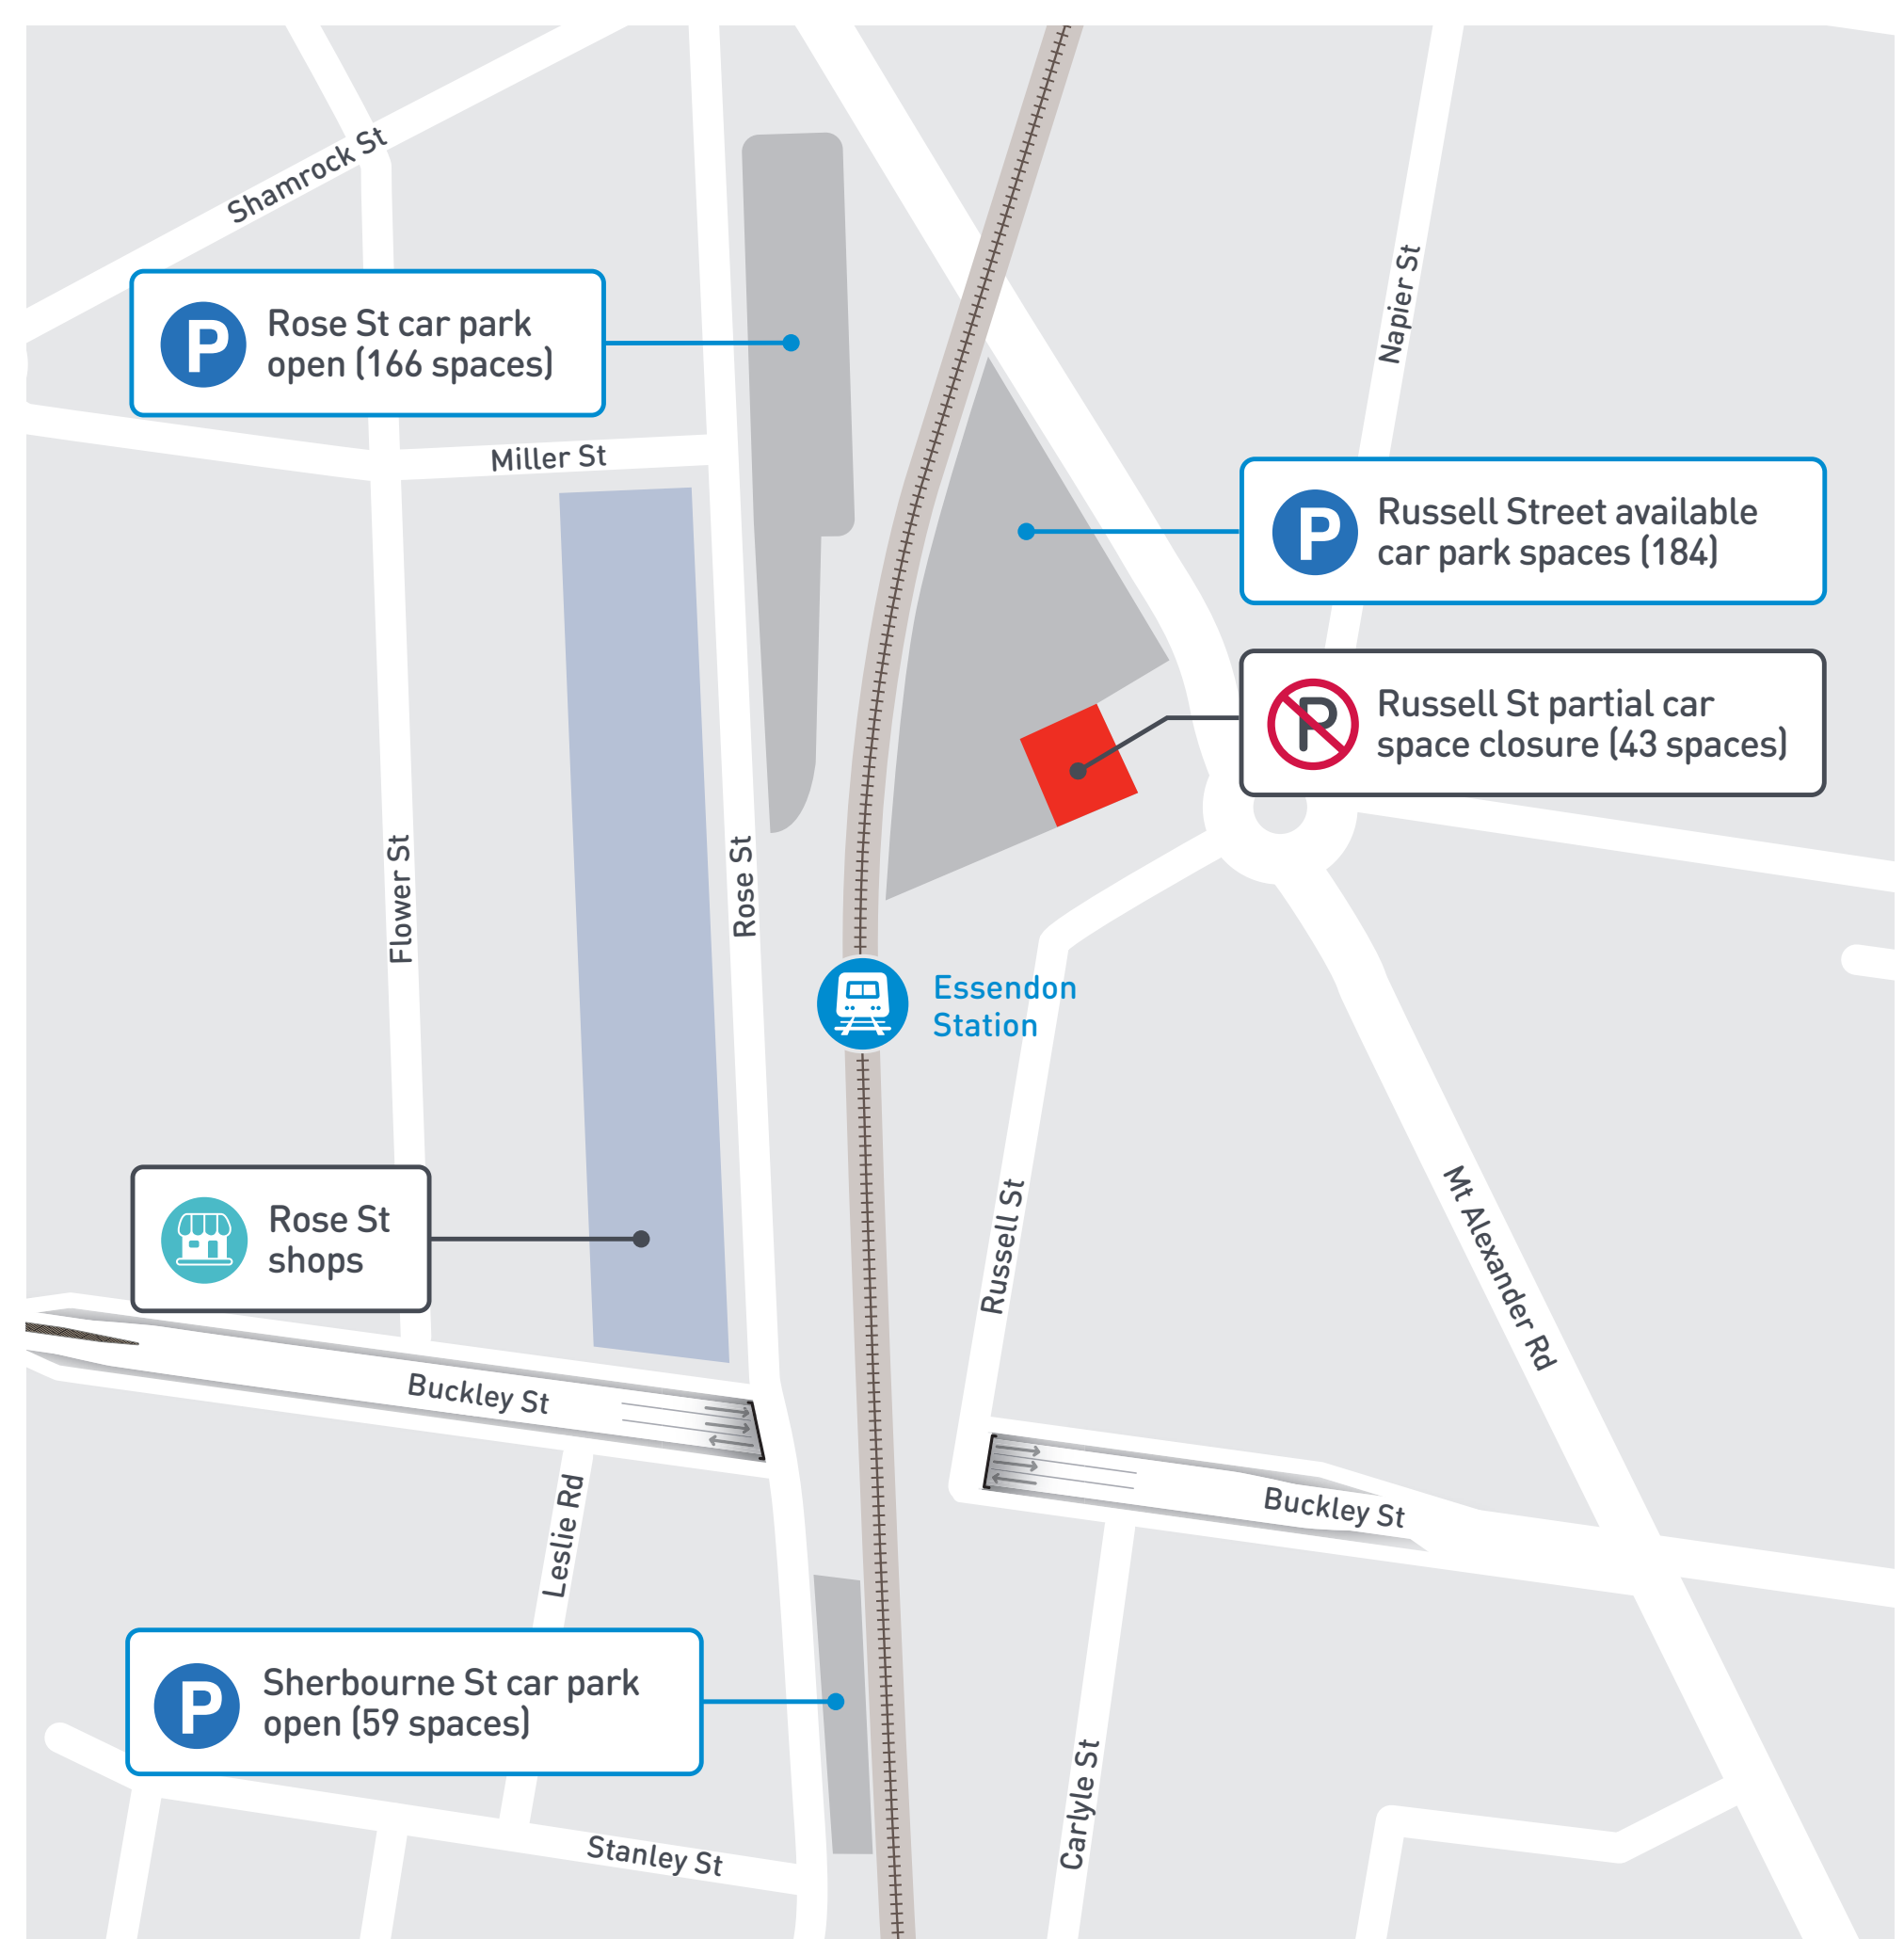

## ESSENDON STATION

# Changes to Parking at Essendon Station

From Friday 21 December 2018

From Friday 21 December 2018, 184 parking spaces will be returned to passengers in Russell Street.

A small section of the Russell Street car park will remain temporarily closed (up to 43 spaces) while finishing touches are carried out on the Buckley Street Level Crossing Removal Project.

Further spaces around the station precinct will be returned progressively throughout 2019.

Please observe all safety signage and instructions in place.

Thank you for your patience and understanding while we complete works in and around the Essendon Station precinct.