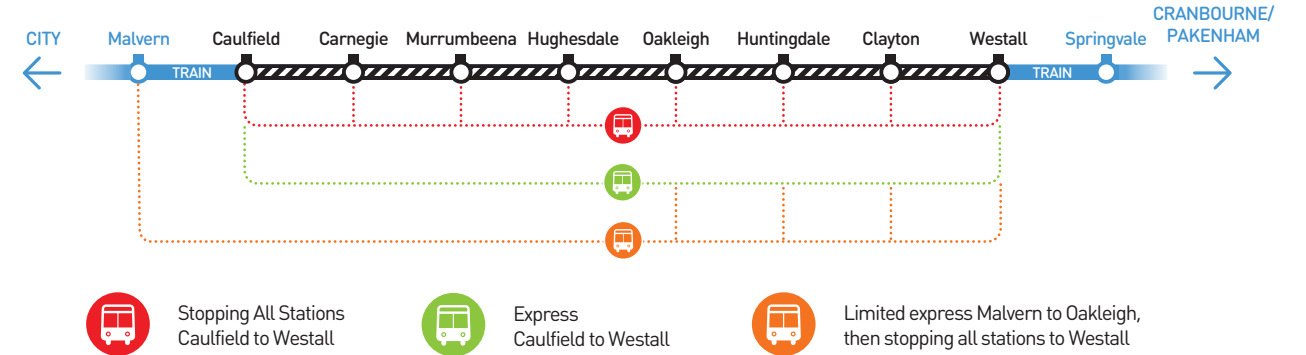

## Will car parks be closed during this time?

Car parks will be closed at Caulfield, Oakleigh and Westall stations from 11pm Sunday 27 May to 7am Monday 18 June for replacement bus operations.

Replacement bus operations will also require car parks to be closed at Brighton Beach, Burnley, East Malvern, Malvern and Moorabbin stations from: 11pm Thursday 31 May to 11pm Saturday 2 June and 11pm Friday 8 to 7am Tuesday 12 June.

Some on-street parking will also be closed near the above stations during these times.

## Buses replace trains

From 8pm Tuesday 29 May to Sunday 17 June

#### Caulfield to Westall