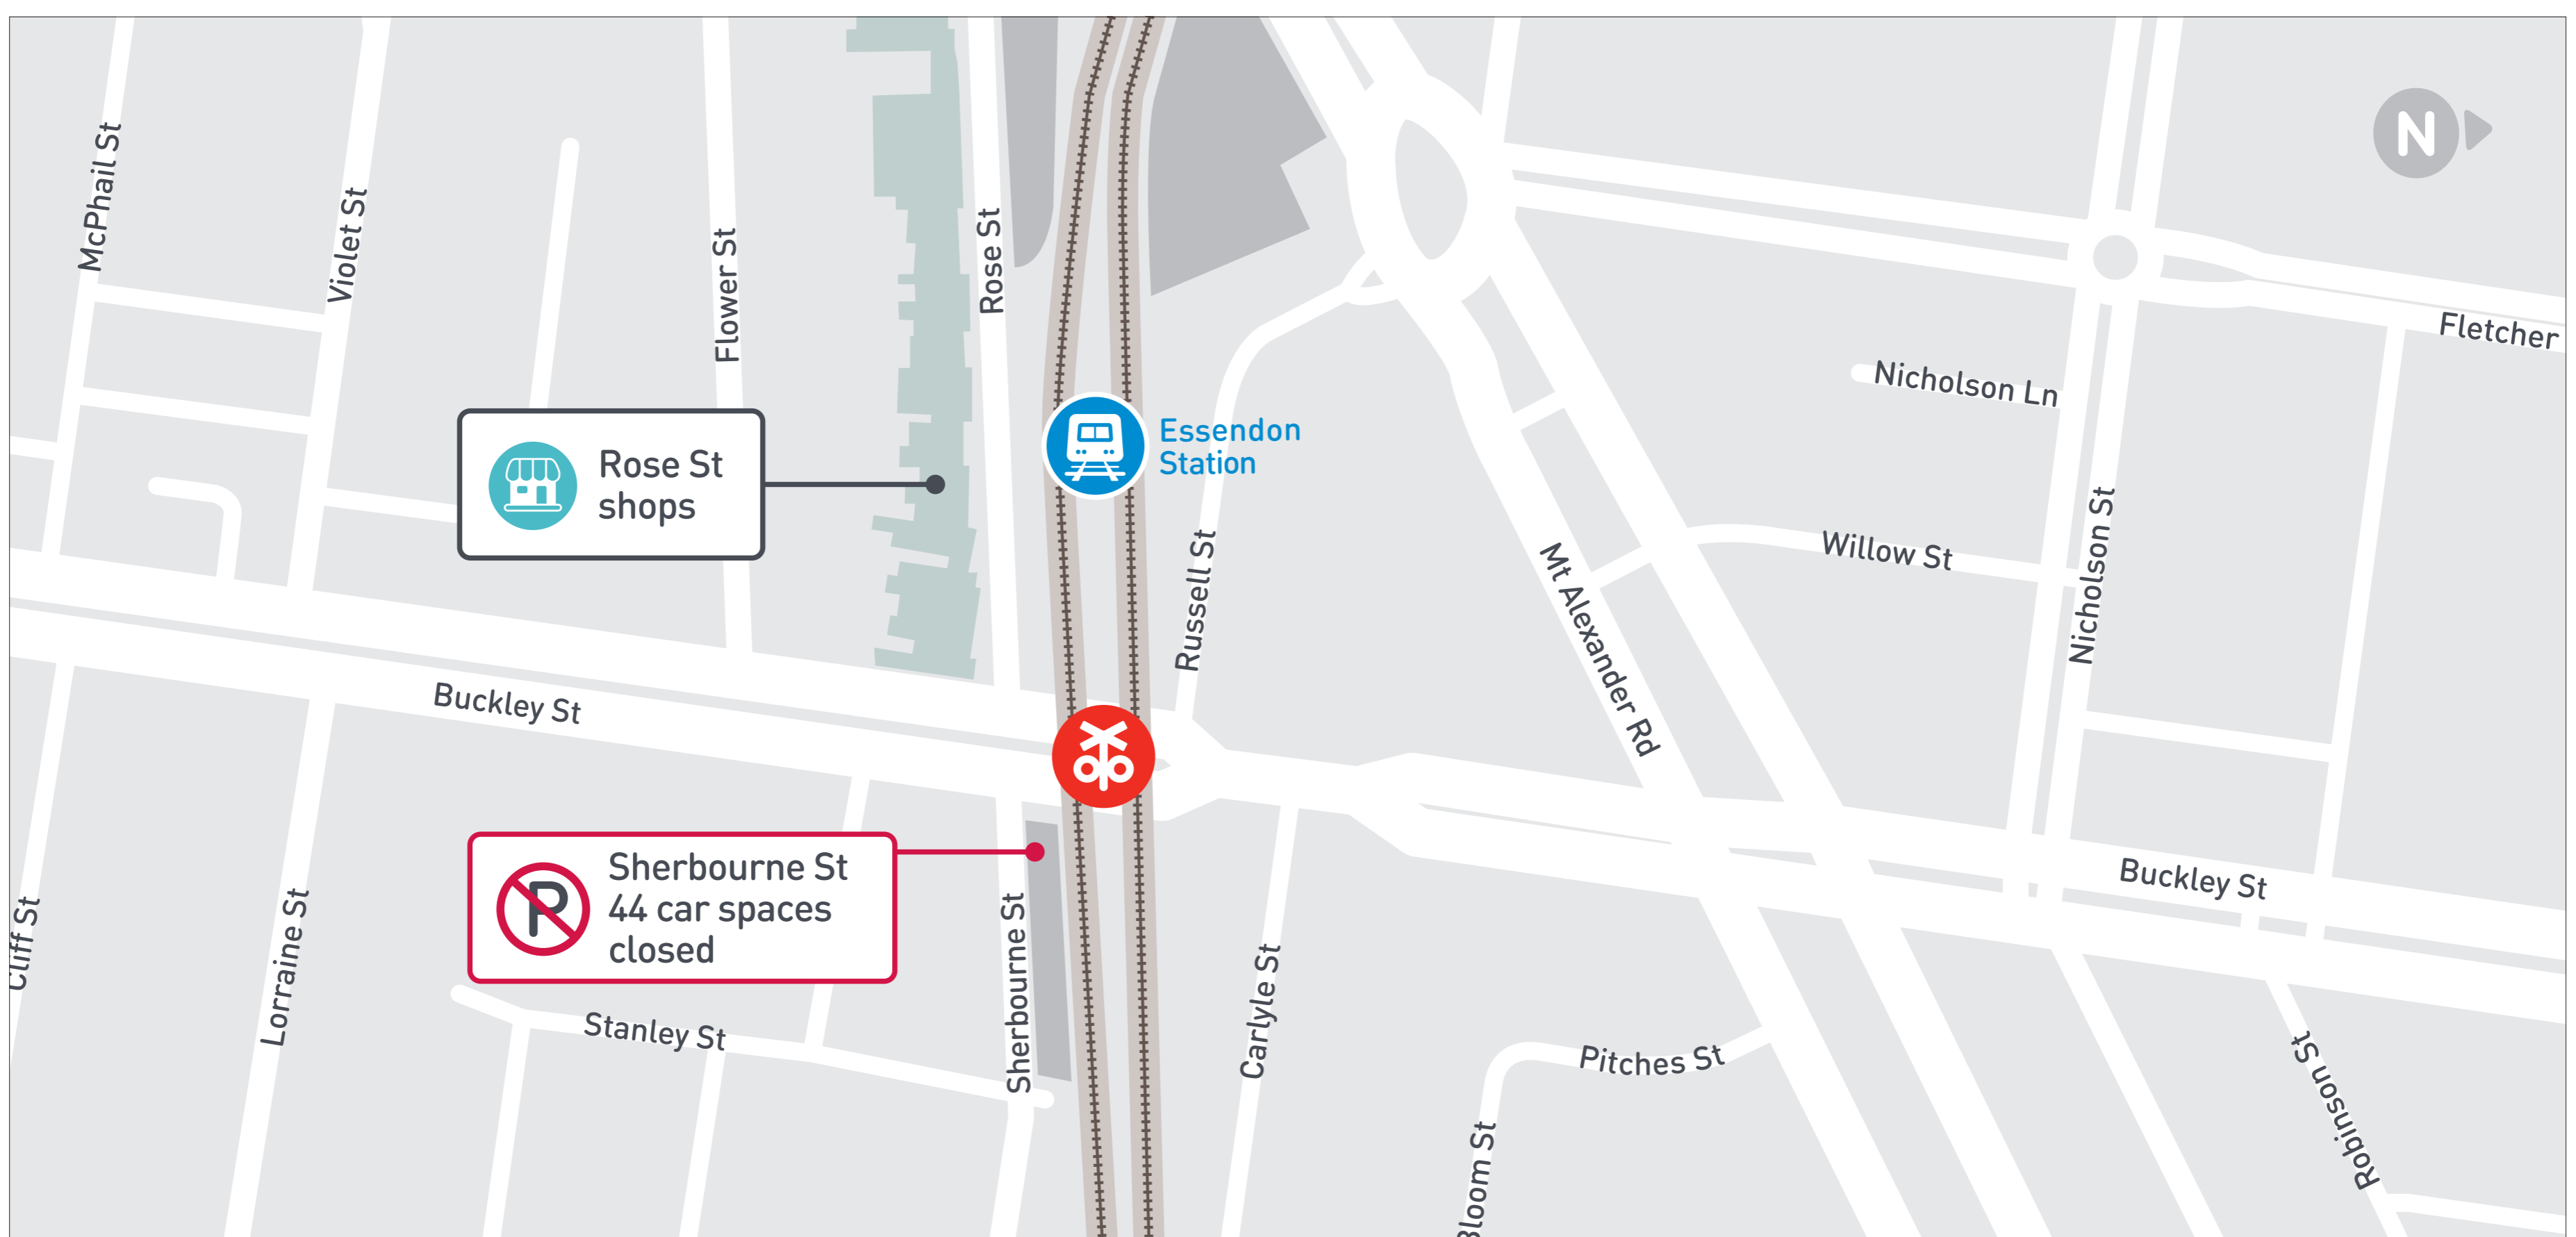

ESSENDON STATION

TEMPORARY CAR SPACE CLOSURE

FROM 12AM WEDNESDAY 28 MARCH TO
5PM FRIDAY 30 NOVEMBER 2018

During this period, up to 44 parking space in the Sherbourne Street car park will be temporarily closed for works associated with the Buckley Street Level Crossing Removal Project.

Alternative passenger parking of up to 46 spaces has been provided near Moonee Ponds Station (off Chester Street) during this time.

Please observe all safety signage and instructions in place by our workers. Thank you for your patience and understanding while we undertake level crossing removal works on the Craigieburn line.

For journey planning and service information,
visit ptv.vic.gov.au or call 1800 800 007

levelcrossings.vic.gov.au