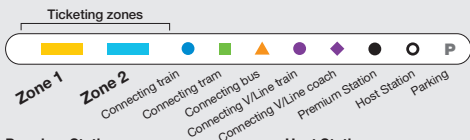

Craigieburn Line

[^]Trains to Showgrounds and Flemington Racecourse operate only during special events.

Effective January 2016

26/01/15

Premium Station
Customer service centre is staffed from first train to last, seven days a week.