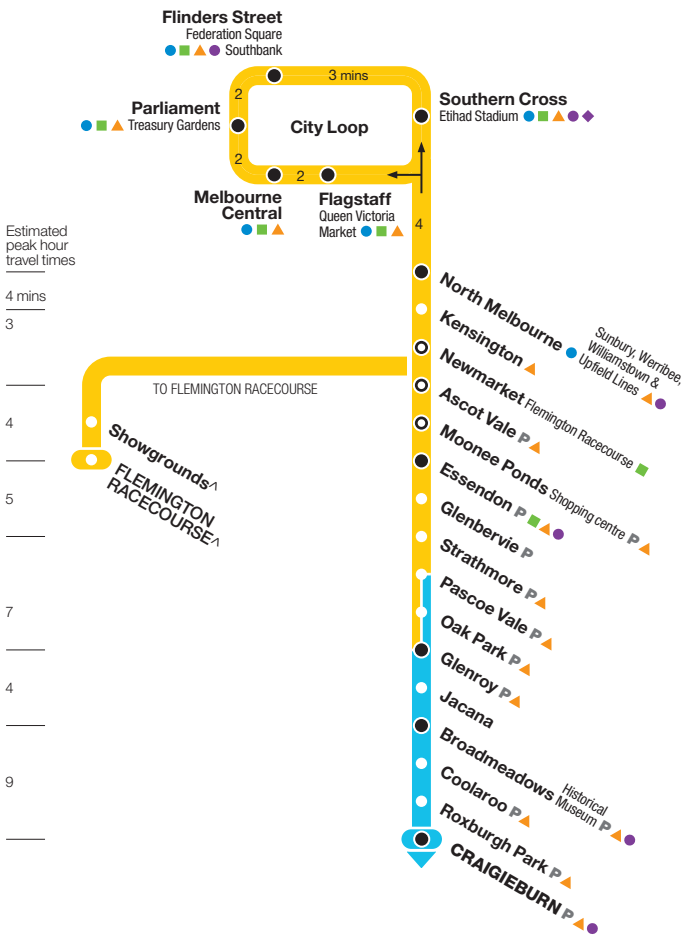

Craigieburn Line

[^]Trains to Showgrounds and Flemington Racecourse operate only during special events.

Effective January 2016

26/01/15

Premium Station
Customer service centre is staffed from first train to last, seven days a week.

Host Station
Customer service staff at station during morning peak.

Check your timetable for City Loop travel information.

For more information visit ptv.vic.gov.au or call 1800 800 007