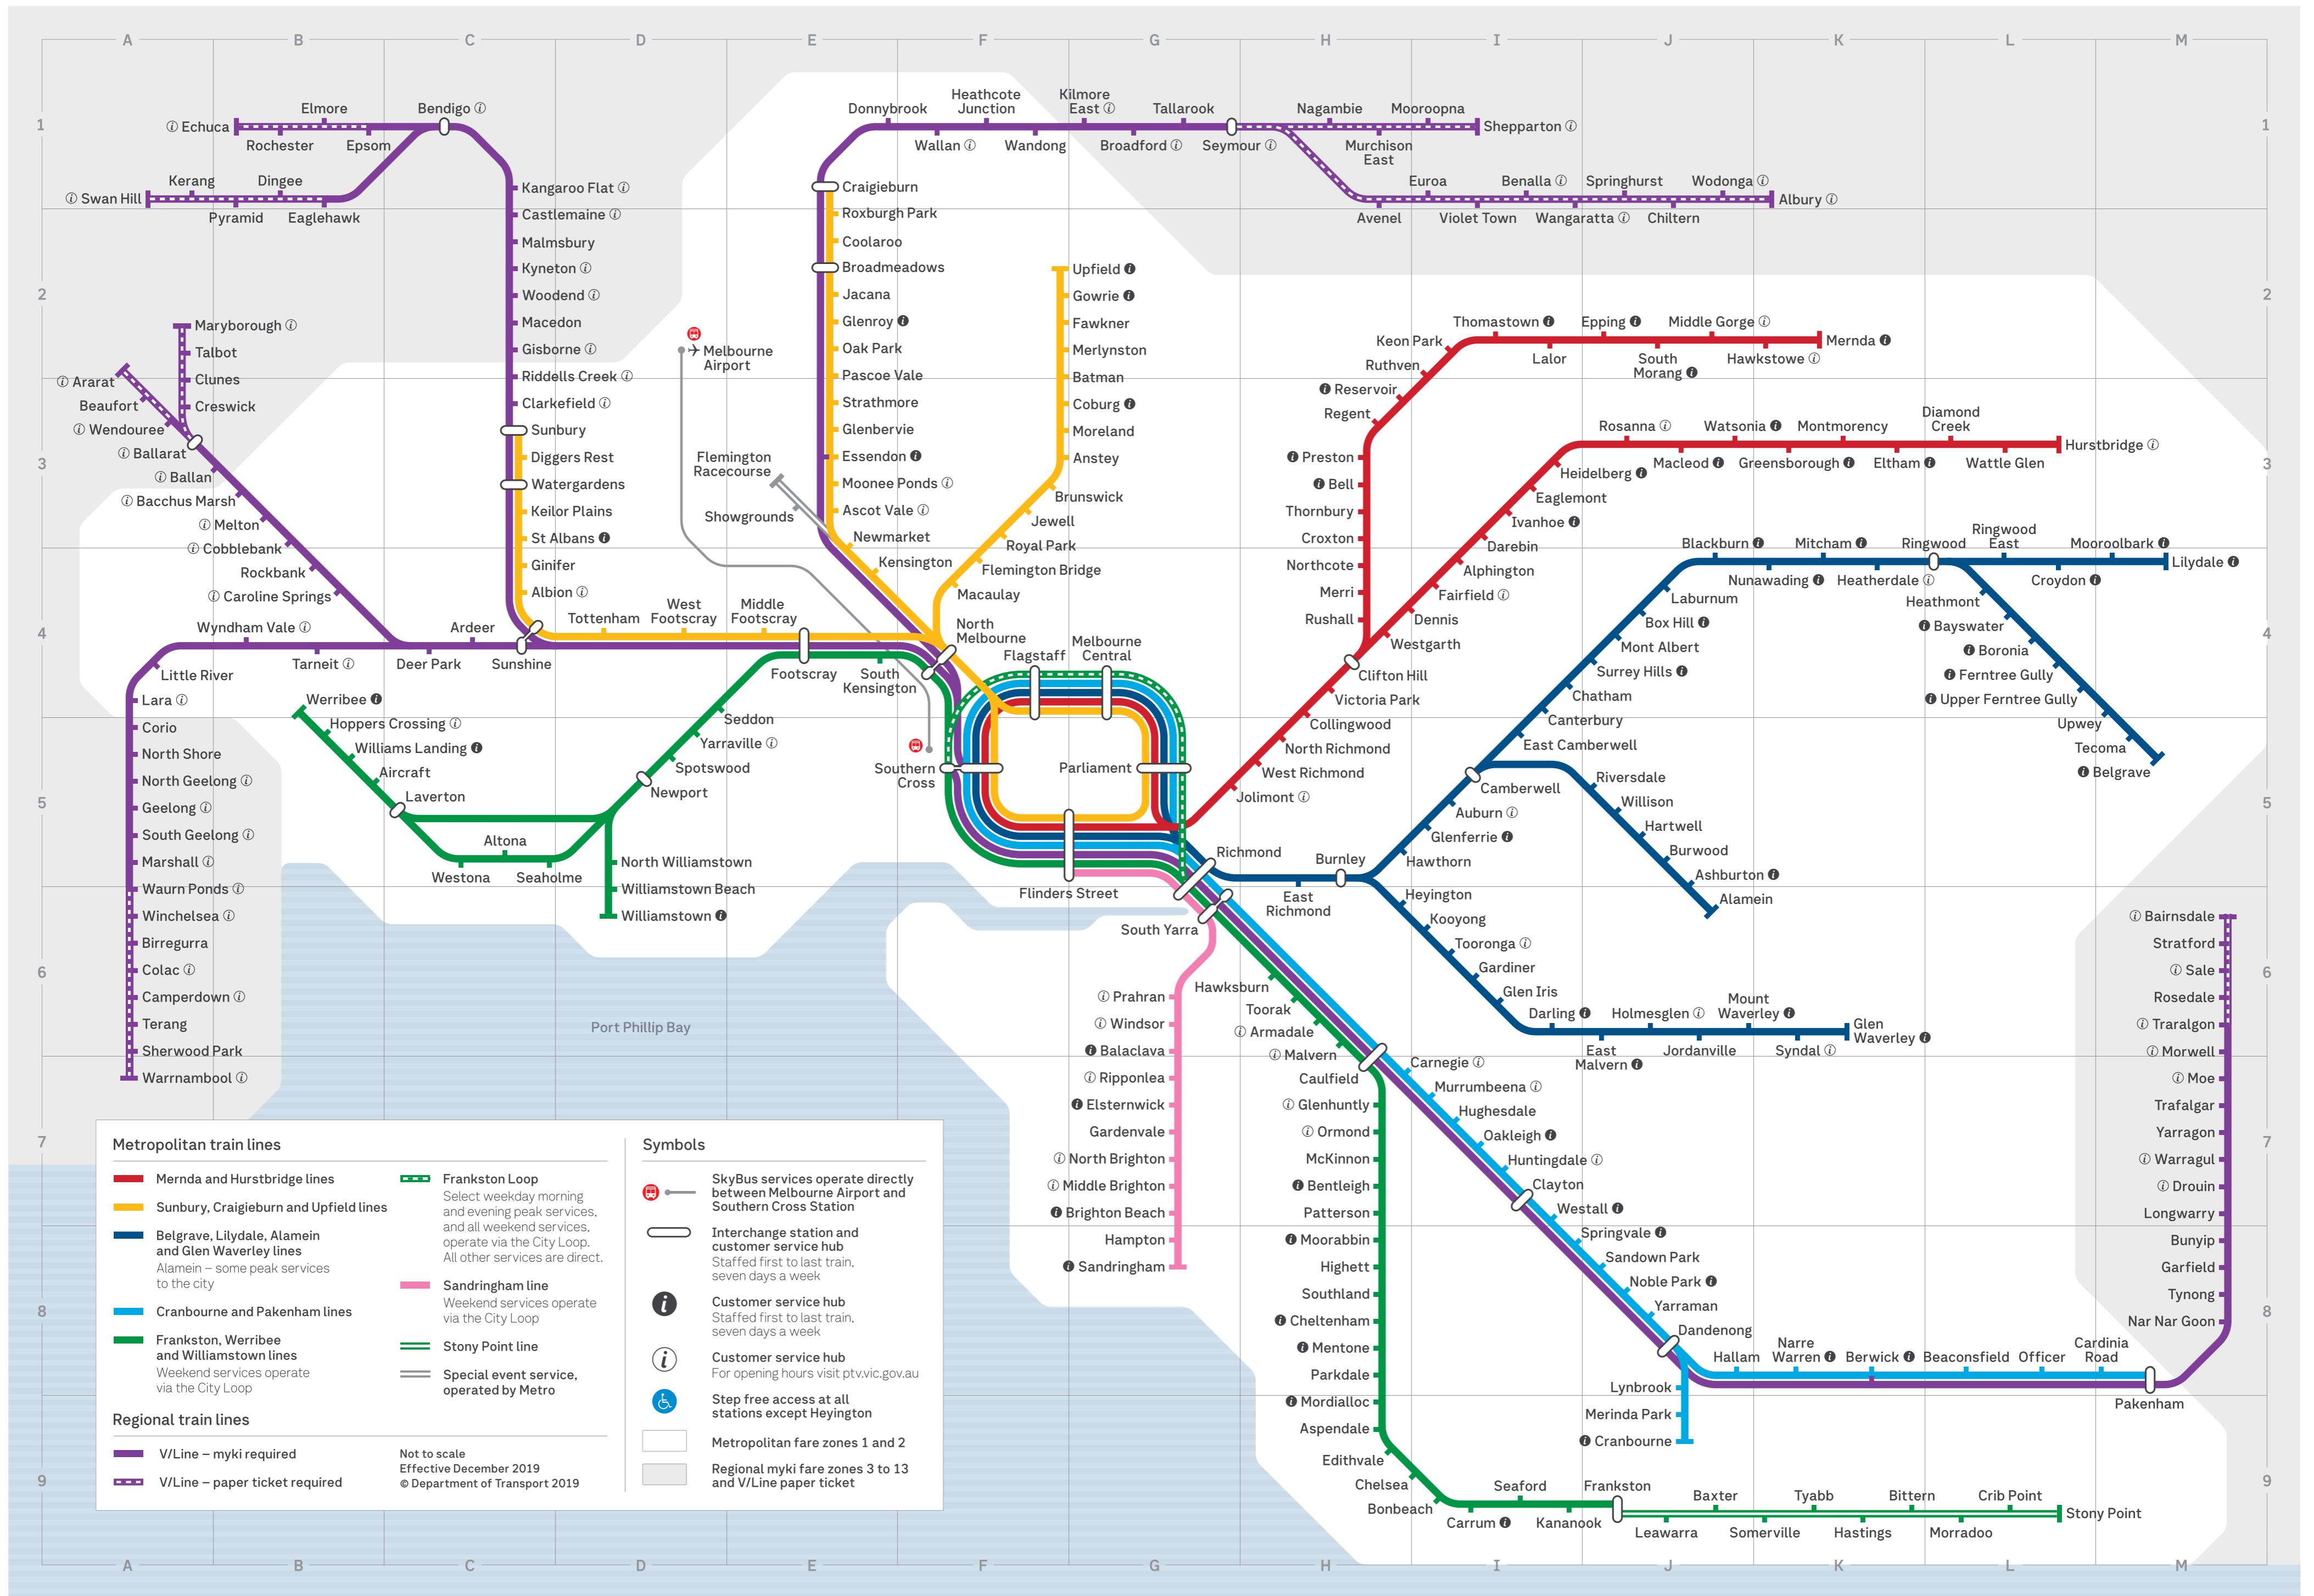

Victorian train network

Metropolitan and Regional stations

A	Broadmeadows	E2	Dennis	I4	Glen Waverley	K6	Keon Park	I2	Mooroolbark	M4	R	Strathmore	E3	Wendouree	A3
Aircraft	B5	Brunswick	F3	Diamond Creek	L3	Glenferrie	E3	Kerang	A1	Mooroopna	I1	Regent	H3	Sunbury	B4
Alamein	J6	Bunyip	M8	Diggers Rest	C3	Glenferrie	I5	Kilmore East	G1	Mordialloc	H9	Reservoir	H3	Sunshine	D4
Albion	C4	Burnley	H5	Dingee	B1	Glenhuntly	H7	Kooyong	I6	Morland	F3	Richmond	G5	Surrey Hills	H5
Albury	K1	Burwood	J5	Donnybrook	E1	Glenroy	E2	Kyneton	C2	Morradoo	L9	Riddells Creek	C2	Swan Hill	A1
Alphington	I4			Drouin	M7	Gowrie	F2			Morwell	M6	Ringwood	L4	Syndal	K6
Altona	C5					Greensborough	K3			Mount Waverley	J6	Ringwood East	L4		
Anstey	F3	Camberwell	I5						J4	Murchison East	H1	Ripponlea	G7		
Ararat	A2	Camperdown	A6	Eaglehawk	B1				I2	Murrumbena	17	Riversdale	J5	Talbot	A2
Ardeer	C4	Canterbury	I4	Eaglemont	13	Hallam	J8		A4			Rochester	B1	Tallaroek	G1
Armadale	H6	Cardinia Road	M8	East Camberwell	15	Hampton	G8	Laverton	C5	N		Rockbank	B4	Tarneit	B4
Ascot Vale	E3	Carnegie	H7	East Malvern	J6	Hartwell	J5	Leawarra	J9	Nagambie	H1	Rosanna	J3	Tecoma	M5
Ashburton	J5	Caroline Springs	B4	East Richmond	H5	Hastings	K9	Lilydale	M4	Nar Nar Goon	M8	Rosedale	M6	Terang	A6
Aspendale	H9	Carrum	19	Echuca	B1	Hawkesburn	H6	Little River	A4	Narre Warren	K8	Roxburgh Park	E2	Thomastown	I2
Auburn	I5	Castlemaine	C2	Edithvale	H9	Hawkstowe	K2	Longwarry	M7	Newmarket	E3	Royal Park	F3	Thornbury	H3
Avenel	H1	Caulfield	H7	Elmore	B1	Hawthorn	H5	Lynbrook	J8	Newport	D5	Rushall	H4	Toorak	H6
		Chatham	I4	Elsternwick	G7	Heathcote Junction	F1			Noble Park	H4	Ruthven	I2	Tooronga	I6
		Chelsea	H9	Eltham	K3	Heatherdale	K4			Northcote	H4			Tottenham	D4
Bacchus Marsh	B3	Cheltenham	H8	Epping	J2	Heathmont	L4	Macaulay	F4	North Brighton	G7			Trafalgar	M7
Bairnsdale	M6	Chiltern	J1	Epsom	B1	Heidelberg	I3	Macedon	C2	North Geelong	A5	Sale	M6	Traralgon	M6
Balaclava	G6	Clarkefield	C3	Essendon	E3	Heyington	H6	Macleod	J3	North Melbourne	F4	Sandown Park	J8	Tyabb	K9
Ballan	A3	Clayton	I7	Euroa	11	Highett	H8	Malmsbury	C2	North Richmond	H5	Sandringham	G8	Tynong	M8
Ballarat	A3	Clifton Hill	H4			Holmesglen	J6	Malvern	H6	North Shore	A5	Seaford	I9		
Batman	F2	Clunes	A3			Hoppers Crossing	B5	Marshall	A5	North Williamstown	D5	Seaholme	C5		
Baxter	J9	Cobblebank	B3	Fairfield	I4	Hughesdale	14	Maryborough	A2	Nunawading	K4	Seymour	K4		
Bayswater	L4	Coburg	F3	Fawkner	F2	Huntingdale	17	McKinnon	H7		G4	Shepparton	I1	Upwey	M4
Beaconsfield	L8	Colac	A6	Ferntree Gully	L4	Hurstbridge	L3	Melbourne Central	G4						
Beaufort	A3	Collingwood	H4	Flagstaff	F4			Melton	B3	Oak Park	E2	Sherwood Park	A6		
Belgrave	M5	Coolaroo	E2	Flemington Bridge	F4			Mentone	H8	Oakleigh	I7	Showgrounds	E3		
Bell	H3	Corio	A5	Flemington Racecourse	E3	Ivanhoe	I3	Merinda Park	J9	Officer	L8	Somerville	K9	Victoria Park	H4
Benalla	I1	Craigieburn	E1	Flinders Street	G5			Merlynston	F2	Ormond	H7	South Geelong	A5	Violet Town	I1
Bendigo	C1	Cranbourne	J9	Footscray	E4			Mernda	K2			South Kensington	E4		
Bentleigh	H7	Creswick	A3	Frankston	J9	Jacana	E2	Merri	H4			South Morang	J2		
Berwick	K8	Crib Point	L9			Jewell	F3	Middle Brighton	G7	Pakenham	M8	South Yarra	G6	Wallan	F1
Birregurra	A6	Croxton	H3			Jolimont	G5	Middle Footscray	E4	Parkdale	H8	Southern Cross	H8	Wandong	F1
Bittern	K9	Croydon	L4	Gardenvale	G7	Jordanville	J6	Middle Gorge	J2	Parliament	G5	Southland	H8	Wangaratta	I1
Blackburn	J4			Garfield	M8			Mitcham	K4	Pascoe Vale	E2	Spotswood	D5	Warragul	M7
Bonbeach	I9							Moe	M7	Patterson	H7	Springhurst	J1	Warrnambool	A7
Boronia	L4	Dandenong	J8	Geelong	A5	Kananook	I9	Mont Albert	J4	Prahran	G6	Springvale	I8	Watergardens	C3
Box Hill	J4	Darebin	I3	Ginifer	C4	Kangaroo Flat	C1	Montmorency	K3	Preston	H3	St Albans	C3	Watsonia	J3
Brighton Beach	G7	Darling	16	Gisborne	C2	Keilor Plains	C3	Moonee Ponds	E3	Pyramid	B1	Stony Point	L9	Wattle Glen	L3
Broadford	G1	Deer Park	C4	Glen Iris	16	Kensington	E4	Moorabbin	H8				M6	Waurm Ponds	A6