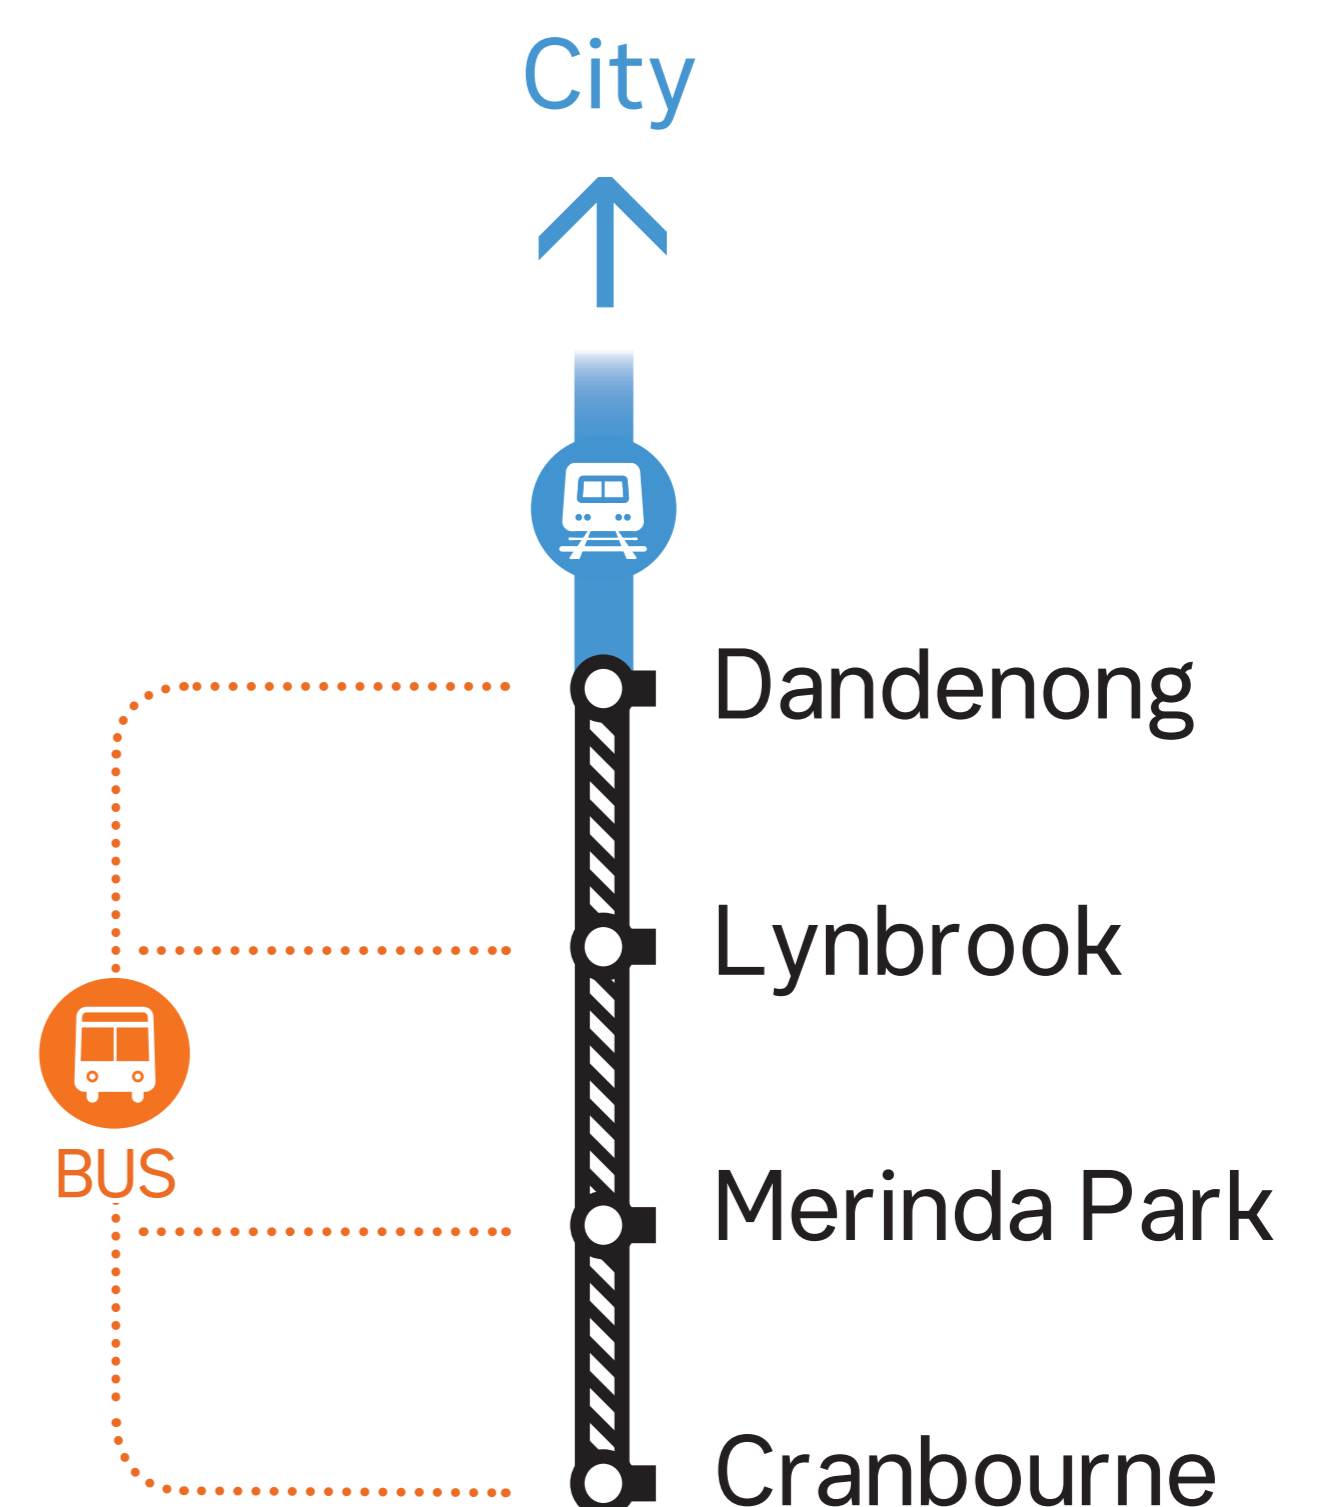

CRANBOURNE LINE

Buses replace trains

From 8.30pm Tuesday 19 November to last train Thursday 21 November

Buses replace trains between Dandenong and Cranbourne

Bus frequency

Tuesday

From city

8.40pm to 1.06am

20 to 30 minutes

To city

8.30pm to 12.27am

20 to 30 minutes

Wednesday and Thursday

From city

4.28am, 4.55am, 5.16am to 8.42pm

5 to 15 minutes

8.56pm to 12.58am

20 to 30 minutes

To city

3.45am, 4.10am to 9.04pm

5 to 15 minutes

9.20pm to 12.27am

20 to 30 minutes

Replacement bus departure times are approximate only and scheduled to run to the normal train timetable as closely as possible, subject to local traffic conditions.