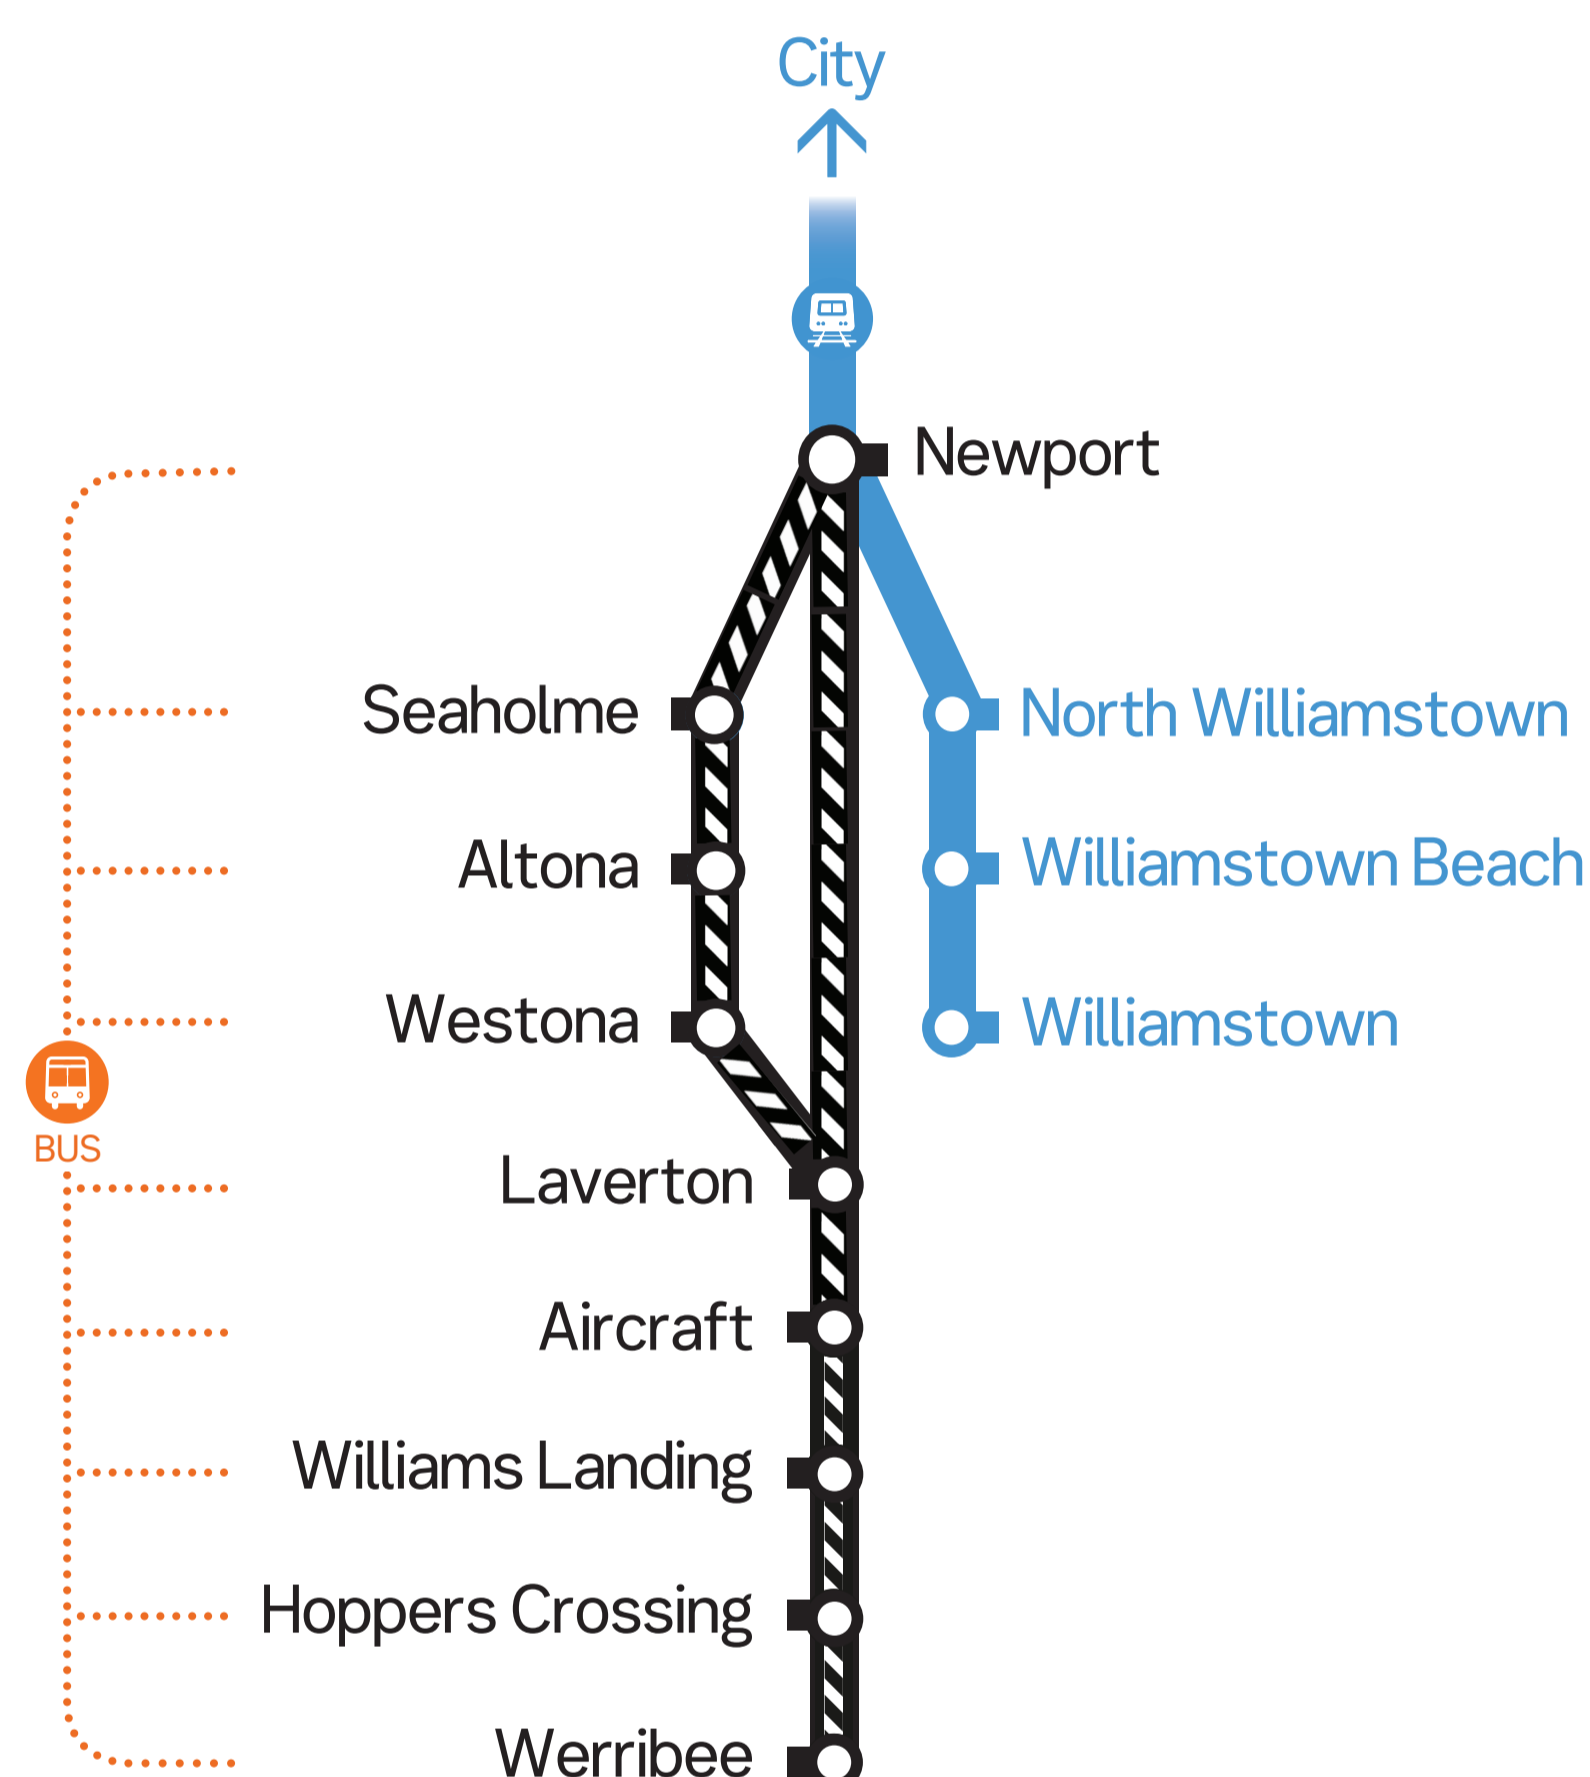

WERRIBEE LINE

Buses replace trains

From 8.15pm Friday 11 October to last train Sunday 13 October

Buses replace trains between Newport and Werribee

Bus frequency

Friday

From city

8.43pm to 11.55pm

20 to 30 minutes

To city

8.19pm to 11.38pm

20 to 30 minutes

Saturday

From city

12.35am, 1am, 1.30am to 4.33am

60 minutes

20 to 30 minutes

To city

12.25am to 5.25am

60 minutes

6.06am to 9.26am

40 minutes

9.46am to 10.52pm, 11.02pm to 11.32pm

20 to 30 minutes

Replacement bus departure times are approximate only and scheduled to run to the normal train timetable as closely as possible, subject to local traffic conditions.

Plan your journey at ptv.vic.gov.au or call 1800 800 007.