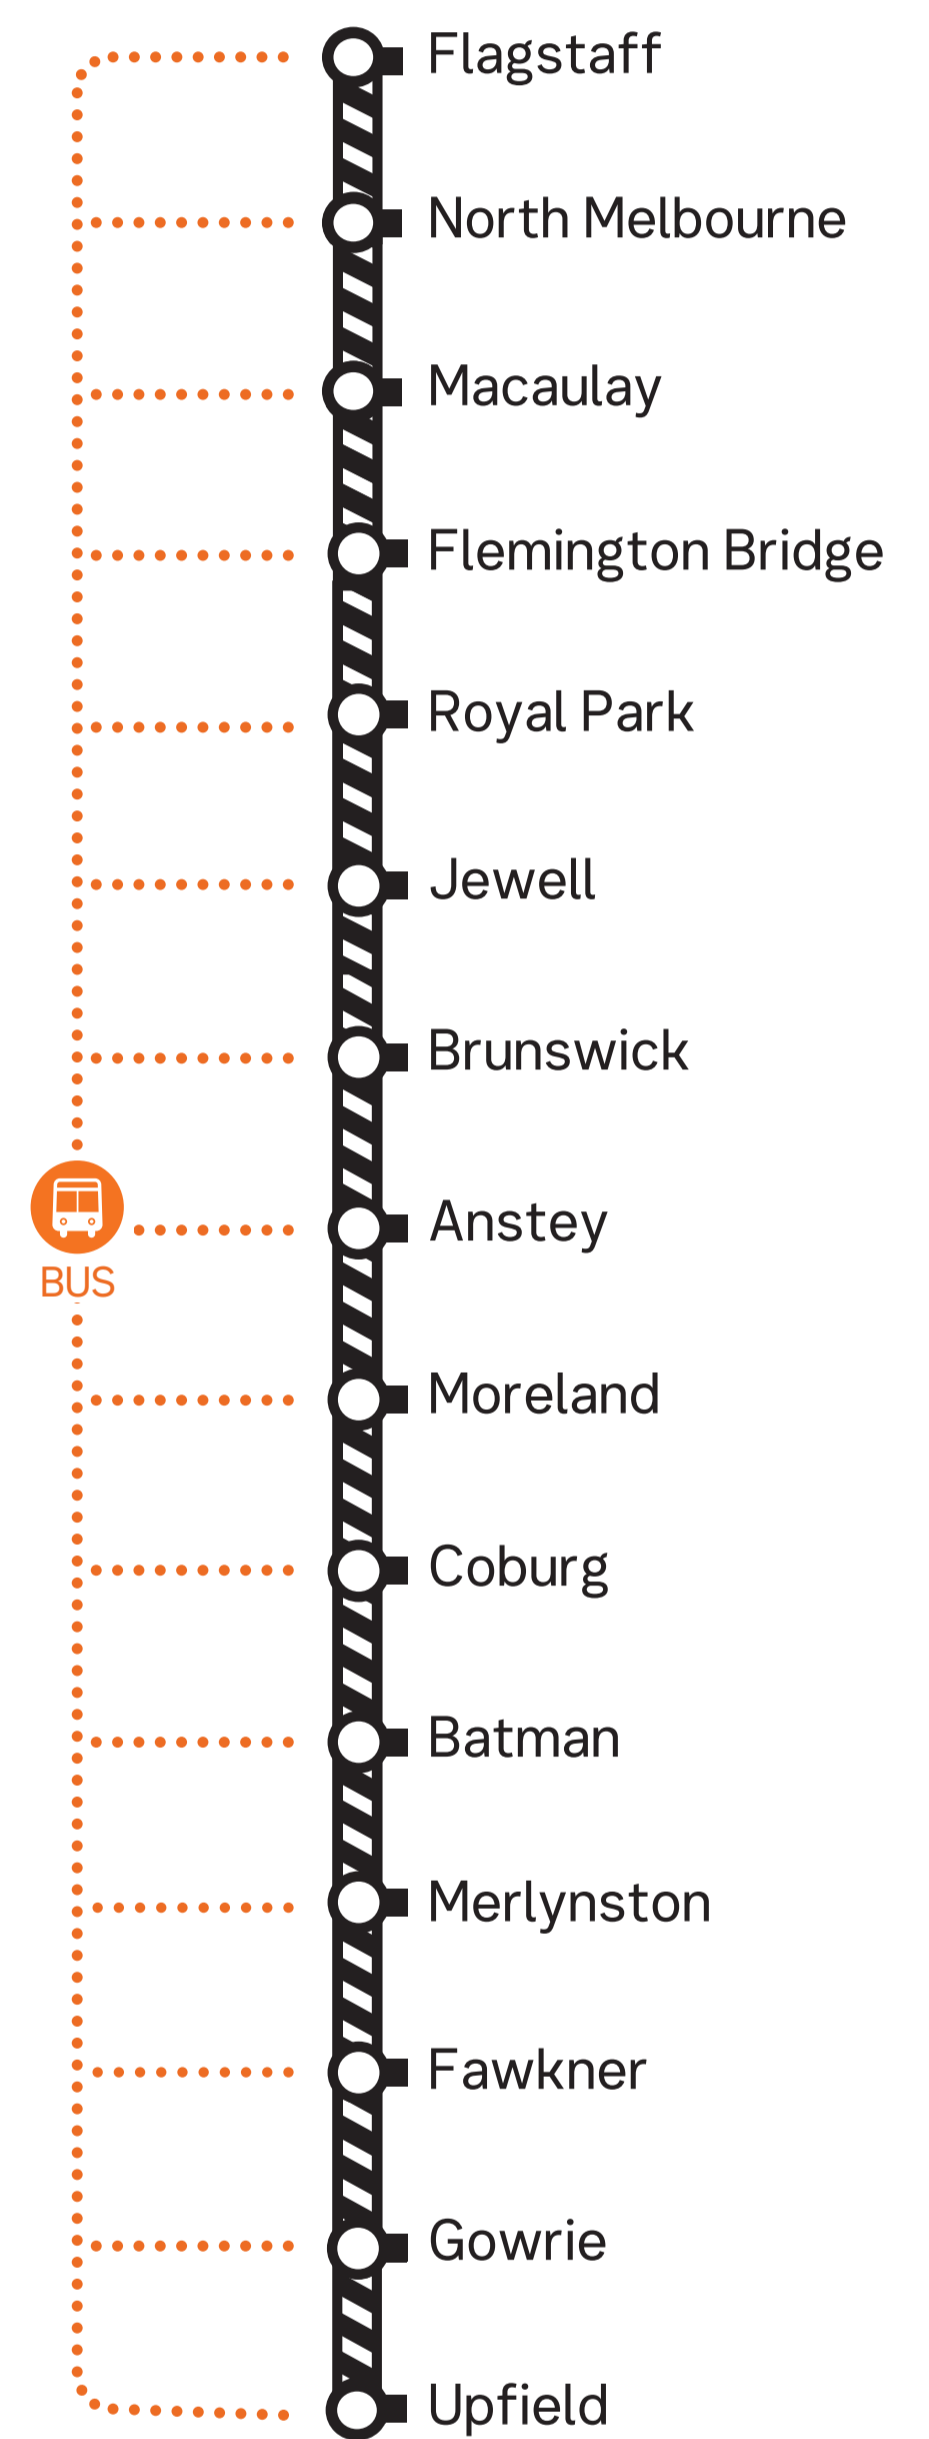

Buses also replace all City Loop trains from 8.20pm Friday to last train Sunday

Buses replace trains between North Melbourne and Upfield

Monday to Wednesday nights		
From city	8.43pm to 11.43pm, 12.19am	30 minutes
To city	8.26pm to 10.56pm, 11.24pm	30 minutes