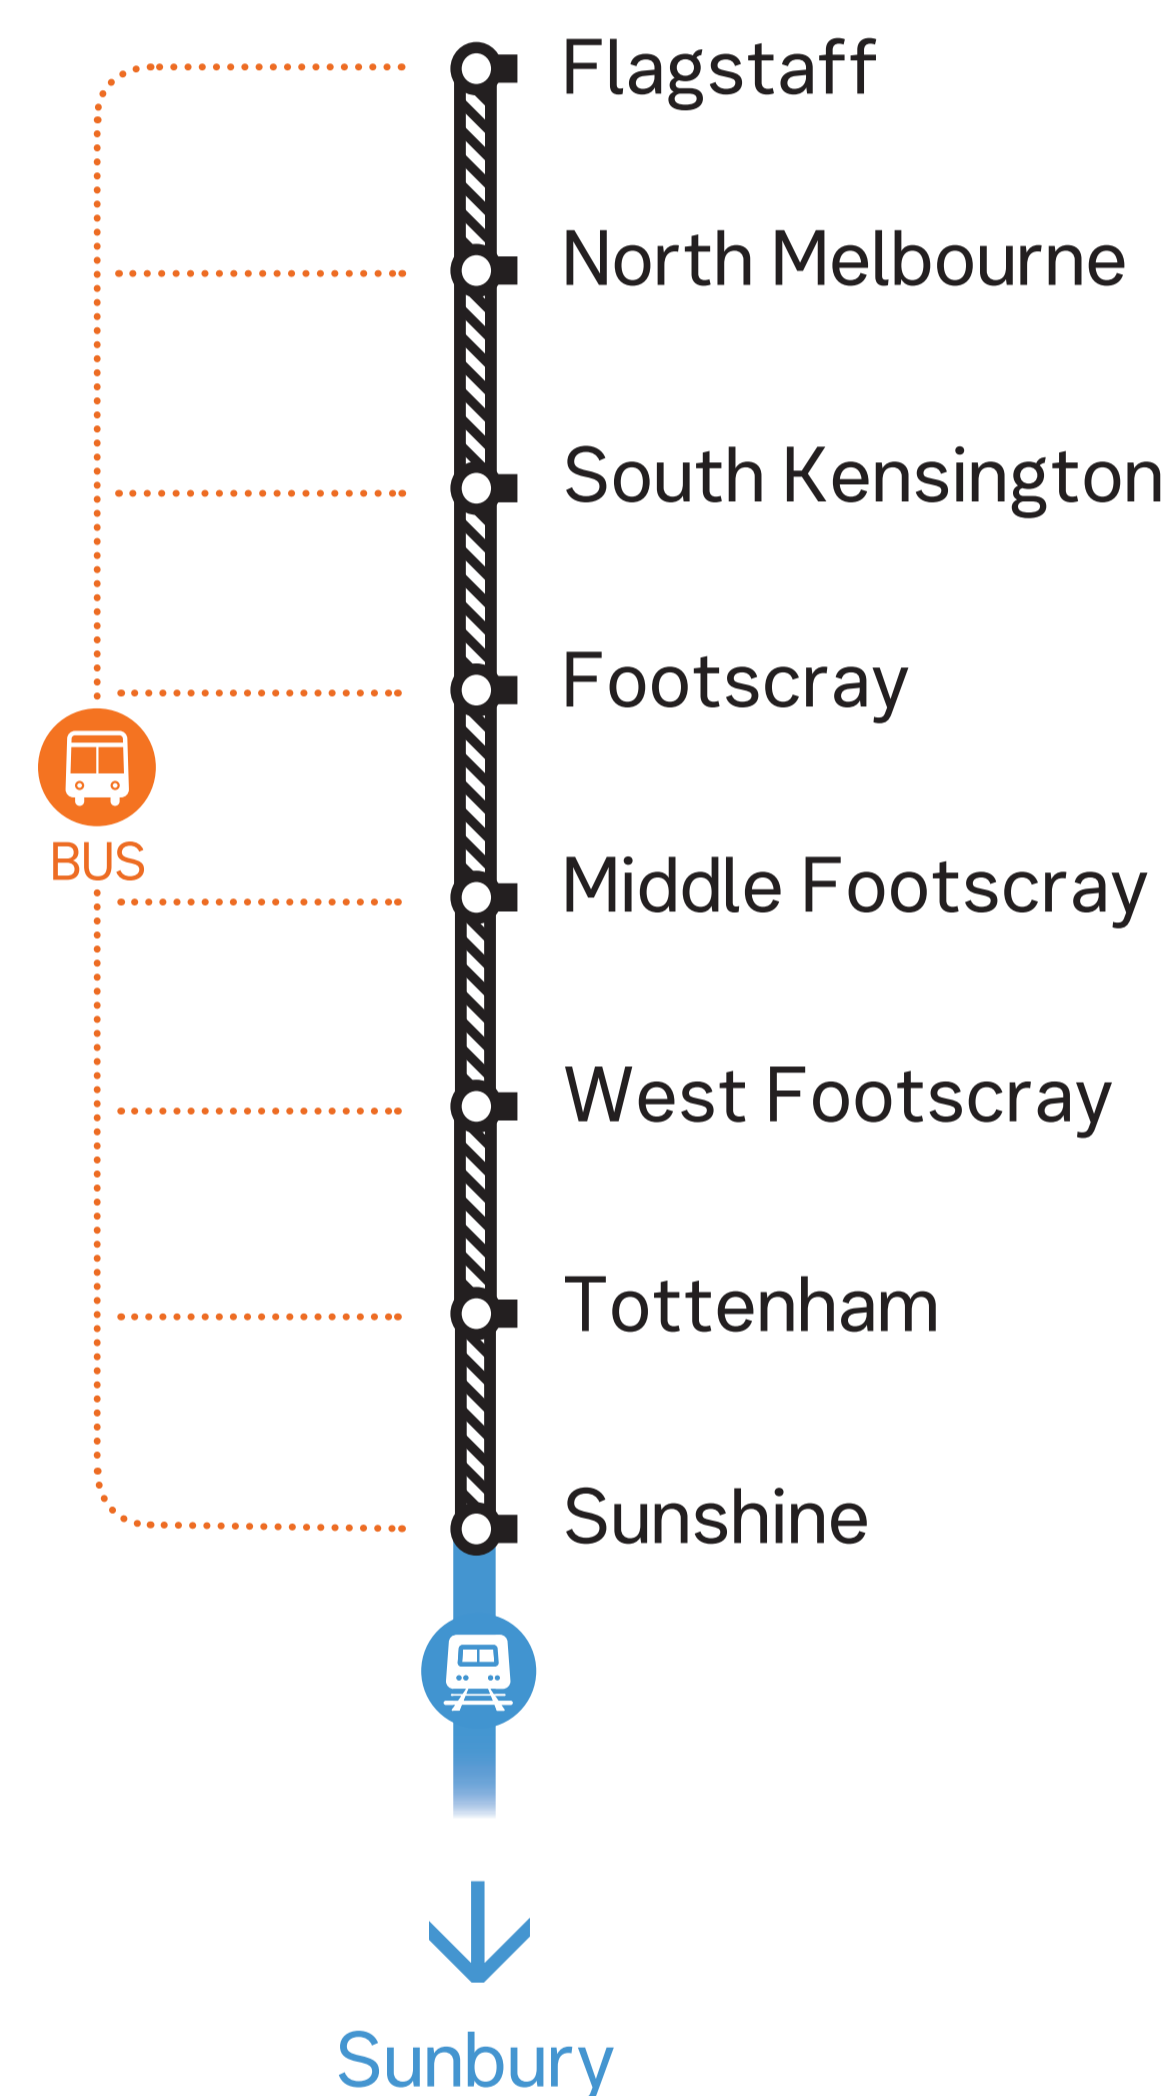

SUNBURY LINE

Buses replace trains

From 11.30pm Friday 30 August to last train Sunday 1 September

Buses replace trains between Flagstaff and Sunshine

Buses also replace all City Loop trains from
8.20pm Friday to last train Sunday

Bus frequency	
Friday	
From city	
11.39pm	1 bus only
Saturday	
From city	
12.07am to 1.23am, 2.18am to 5.41am	20 to 30 minutes
6.11am, 6.31am to 7.51pm	10 minutes
8.07pm to 11.37pm	30 minutes
To city	
12.17am, 12.59am to 7.17am	20 to 30 minutes
7.27am to 8.37pm	10 minutes
8.53pm then 9.15pm to 11.45pm	30 minutes
Sunday	
From city	
12.06am to 2.01am	30 minutes
2.50am to 6.50am, 7.10am	60 minutes
7.20am, 7.41am to 9.44pm	10 to 15 minutes
10.05pm to 12.05am, 12.40am	30 minutes
To city	
12.13am to 6.46am, 7.27am	40 to 60 minutes
7.50am to 10.28pm	10 to 15 minutes
10.58pm, 11.25pm to 11.45pm	20 minutes

Replacement bus departure times are approximate only and scheduled to run to the normal train timetable as closely as possible, subject to local traffic conditions.

Plan your journey at ptv.vic.gov.au or call 1800 800 007.

TRANSPORT FOR VICTORIA

Authorised by Transport for Victoria, 1 Spring Street, Melbourne

PUBLIC
TRANSPORT
VICTORIA **PT**