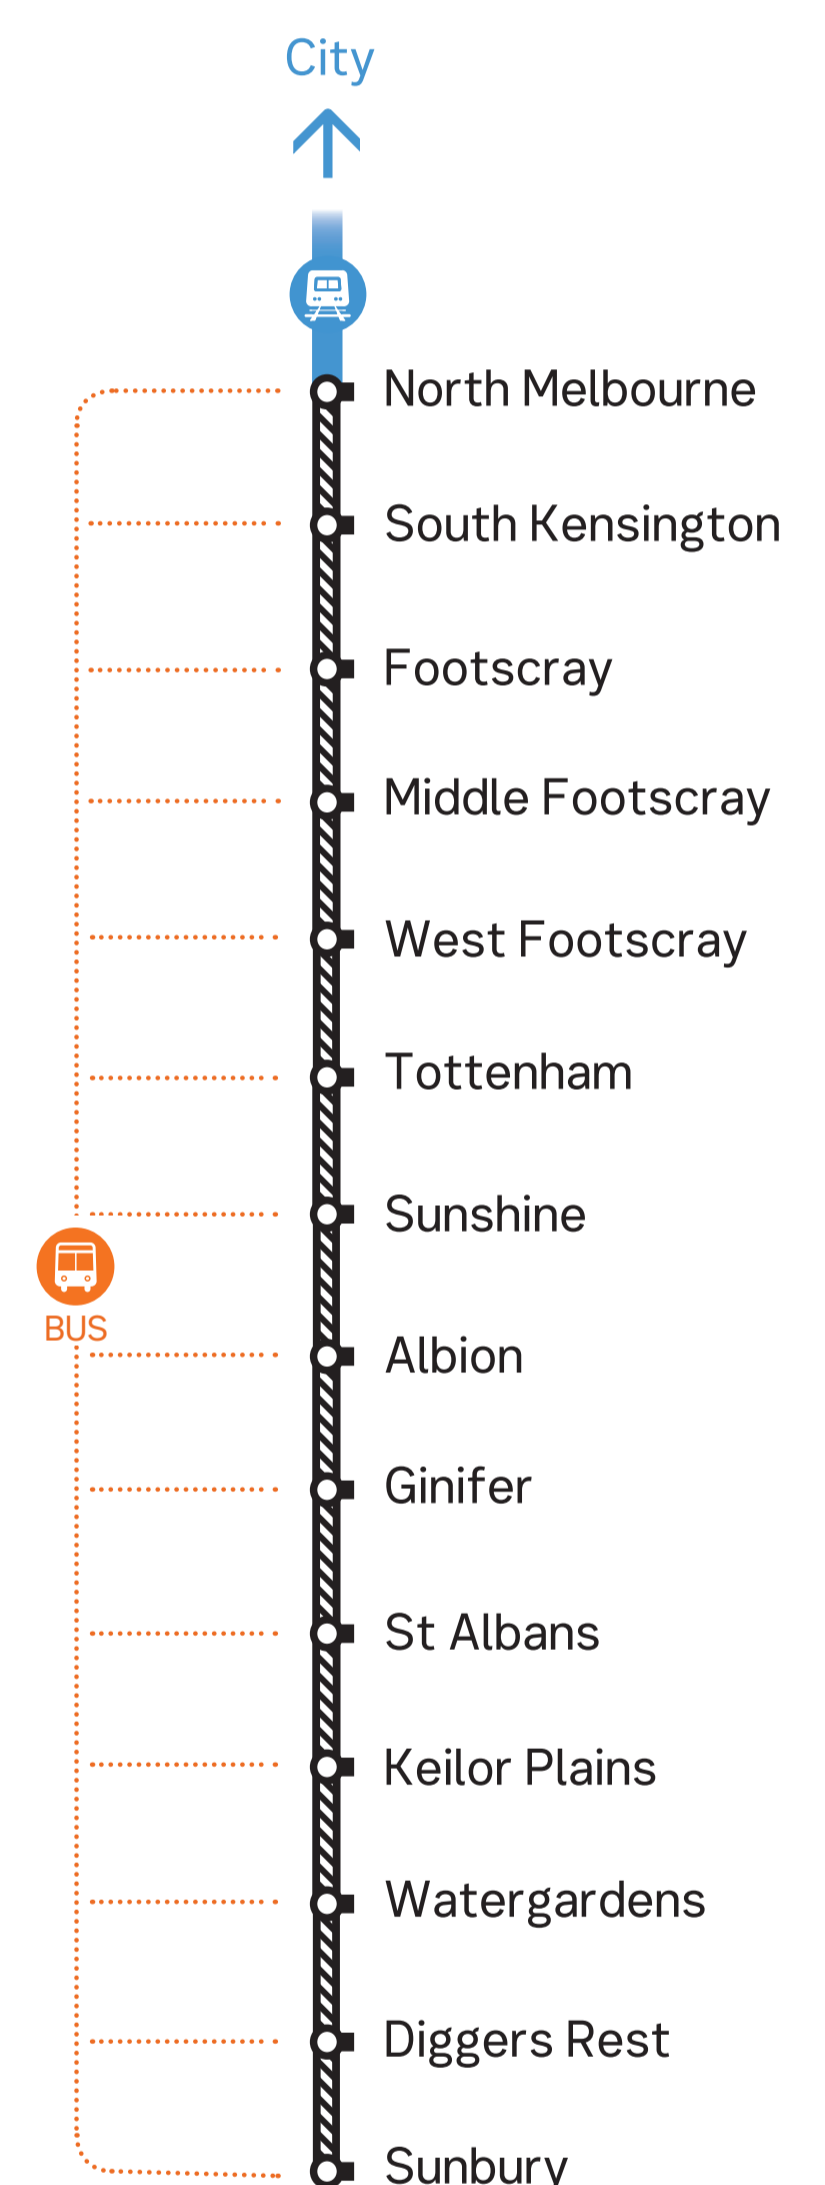

SUNBURY LINE

Buses replace trains

Sunday 25 August to Wednesday 28 August, 7.45pm to last train each night

Buses replace trains between North Melbourne and Sunbury

Bus frequency

Sunday night

From city, North Melbourne stopping all stations to Sunshine

8.36pm to 12.36am

15 minutes

From city, North Melbourne express to Sunshine then stopping all stations to Sunbury

8.36pm to 12.06am

30 minutes

To city, Sunbury stopping all stations to Sunshine then express to North Melbourne

7.46pm, 8.14pm to 10.44pm

30 minutes

To city, Sunshine stopping all stations to North Melbourne

8.18pm to 11.48pm

15 minutes

Weeknights

From city, North Melbourne stopping all stations to Sunshine

8.41pm to 12.41am

15 minutes

From city, North Melbourne express to Sunshine then stopping all stations to Sunbury

8.41pm to 12.11am

30 minutes

To city, Sunbury stopping all stations to Sunshine then express to North Melbourne

8.03pm to 11pm

30 minutes

To city, Sunshine stopping all stations to North Melbourne

8.33pm, 8.58pm to 11.58pm

15 minutes

Replacement bus departure times are approximate only and scheduled to run to the normal train timetable as closely as possible, subject to local traffic conditions.

Plan your journey at ptv.vic.gov.au or call 1800 800 007.

TRANSPORT FOR VICTORIA

Authorised by Transport for Victoria, 1 Spring Street, Melbourne

PUBLIC
TRANSPORT
VICTORIA **PT**