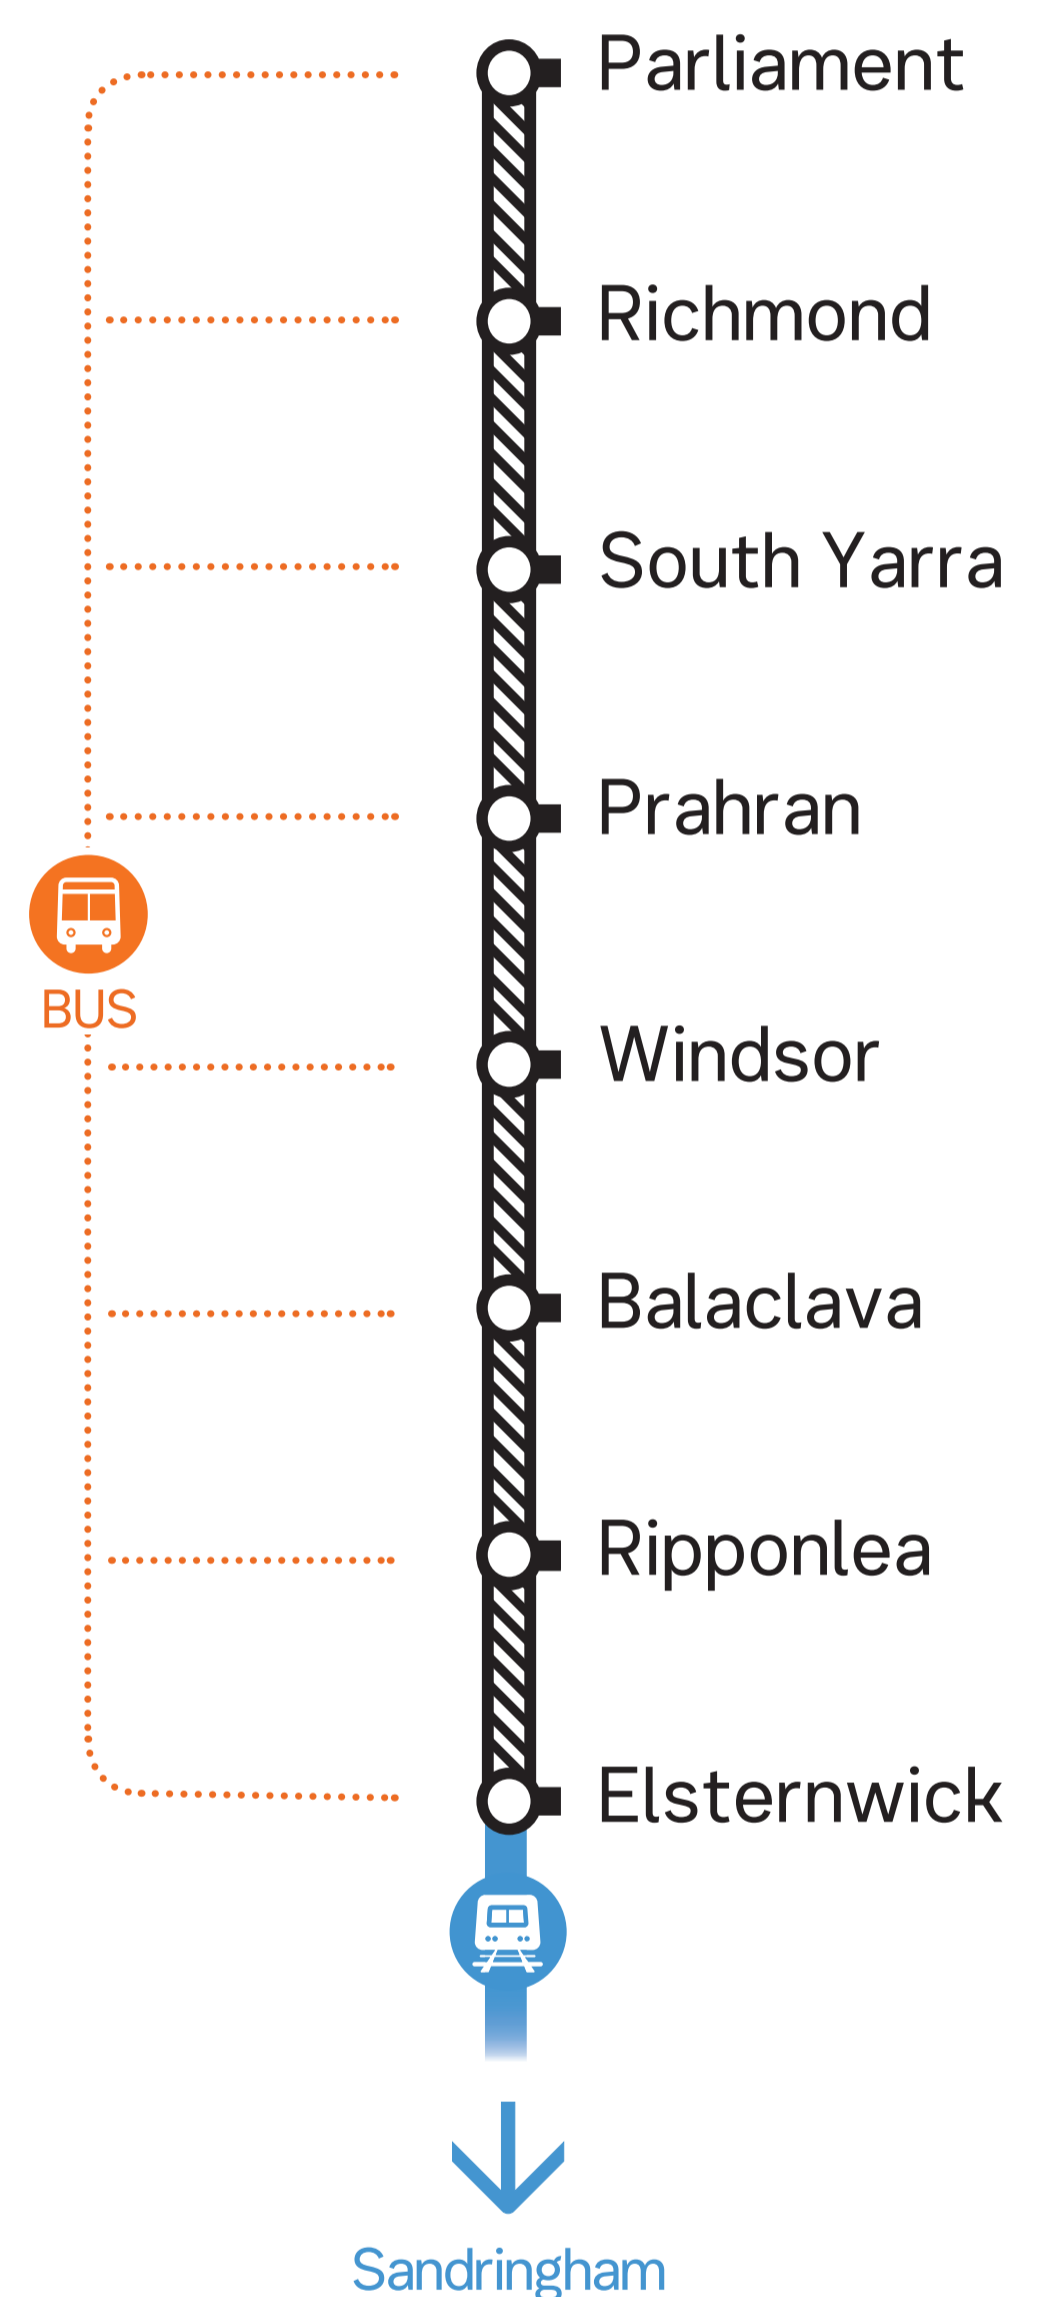

SANDRINGHAM LINE

# Buses replace trains

From 8.30pm Friday 30 August to last train Sunday 1 September

## Buses replace trains between Parliament and Elsternwick

Buses also replace all City Loop trains from  
8.20pm Friday to last train Sunday

| Bus frequency   |   |                                      |
|-----------------|---|--------------------------------------|
| <b>Friday</b>   |   |                                      |
| From city       | 8.28pm to 11.50pm                                     | 20 minutes                           |
| To city         | 8.54pm, 9.09pm to 11.49pm                             | 20 minutes                           |
| <b>Saturday</b> |   |                                      |
| From city       | 12.18am to 1.15am, 2.15am<br>3.25am, 4.25am to 7.50am | 20 to 30 minutes                     |
|                 | 8.05am to 11.30pm                                     | 10 to 20 minutes                     |
| To city         | 12.25am, 1.20am to 5.18am<br>5.48am to 8.08am         | 60 minutes<br>20 to 30 minutes       |
|                 | 8.18am to 11.48pm                                     | 10 to 20 minutes                     |
| <b>Sunday</b>   |   |                                      |
| From city       | 12am to 2.10am, 3.25am<br>4.25am to 9.45am            | 30 to 40 minutes<br>20 to 30 minutes |
|                 | 9.55am to 11.33pm, 12am                               | 10 to 20 minutes                     |
| To city         | 12.08am to 12.48am<br>1.20am to 4.18am                | 20 minutes<br>60 minutes             |
|                 | 5.18am to 10.08am<br>10.18am to 11.48pm               | 20 to 30 minutes<br>10 to 20 minutes |

Replacement bus departure times are approximate only and scheduled to run to the normal train timetable as closely as possible, subject to local traffic conditions.

Plan your journey at [ptv.vic.gov.au](http://ptv.vic.gov.au) or call 1800 800 007.