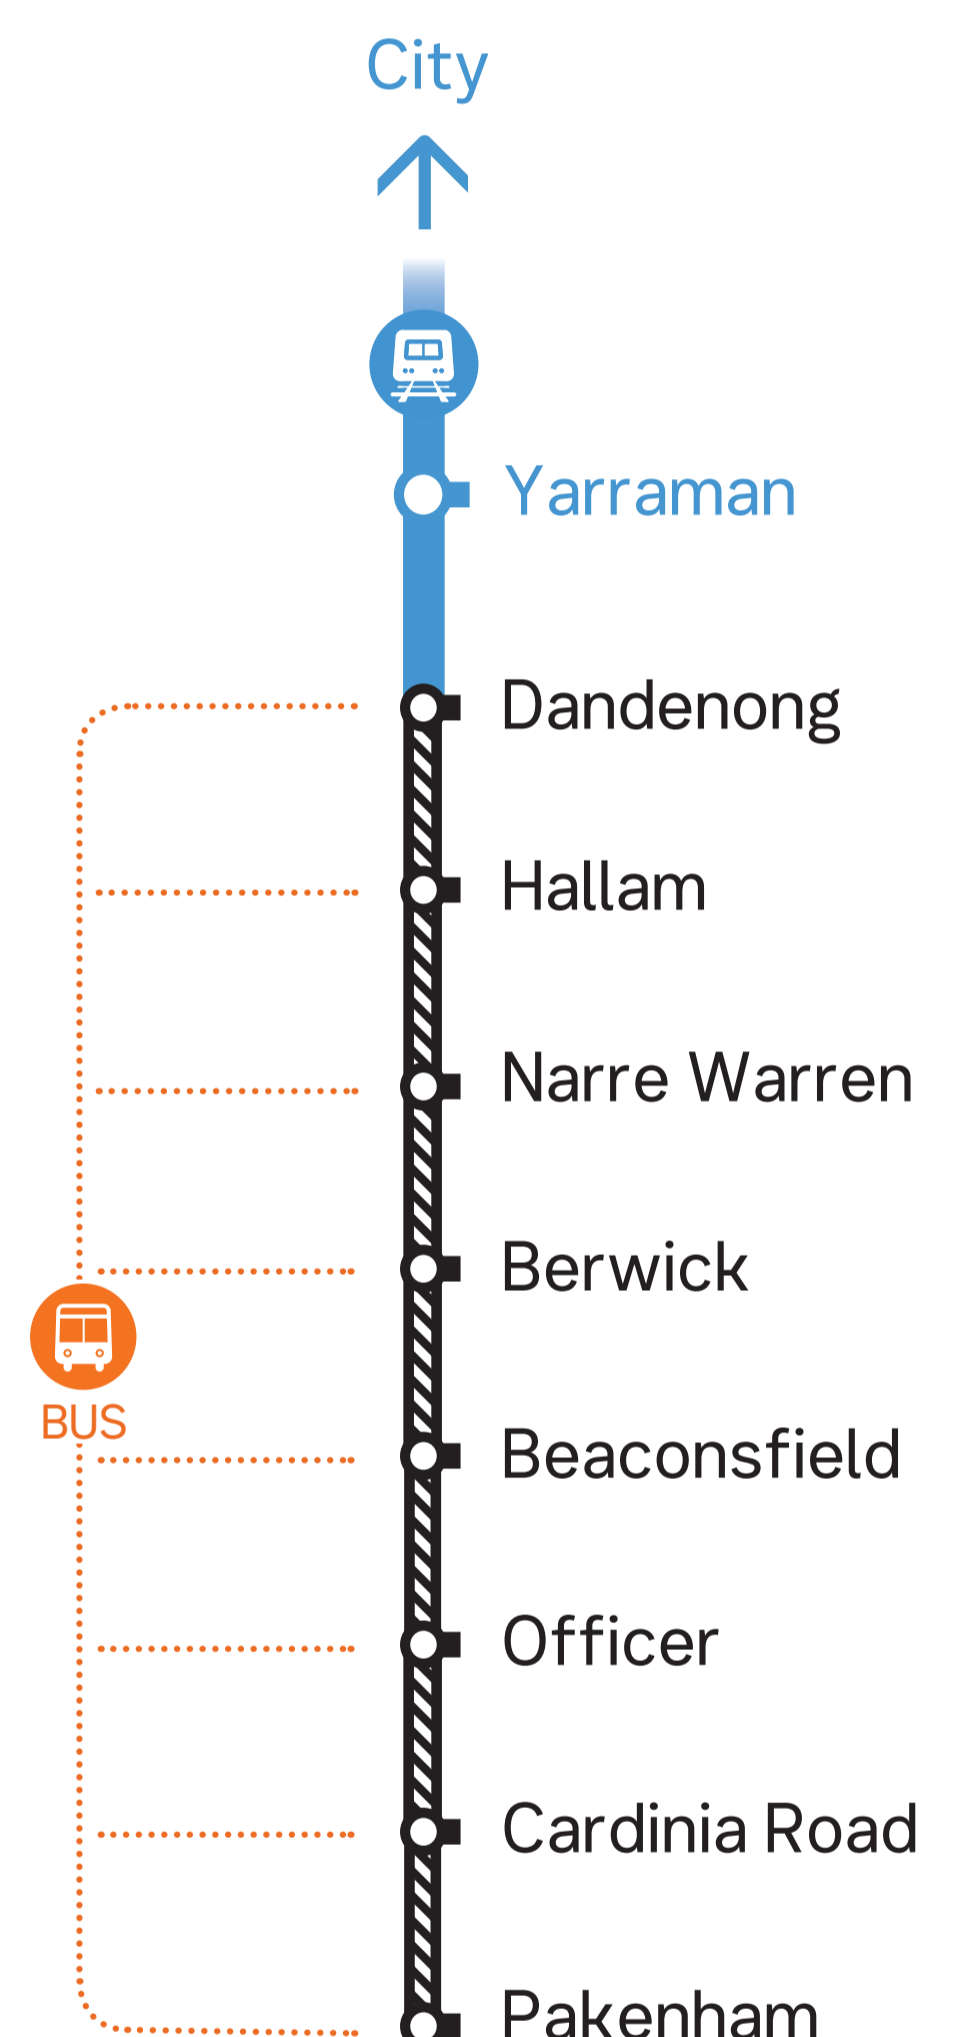

PAKENHAM LINE

Buses replace trains

Monday 19 August to Wednesday 21 August, 8.30pm to last train each night

Buses replace trains between Dandenong and Pakenham

Bus frequency

From city

8.47pm to 11.30pm

20 minutes

11.57pm to 12.57am

30 minutes

To city

8.31pm to 10.53pm

20 minutes

Replacement bus departure times are approximate only and scheduled to run to the normal train timetable as closely as possible, subject to local traffic conditions.

Plan your journey at ptv.vic.gov.au or call 1800 800 007.

TRANSPORT FOR VICTORIA

Authorised by Transport for Victoria, 1 Spring Street, Melbourne

PUBLIC
TRANSPORT
VICTORIA **PT**