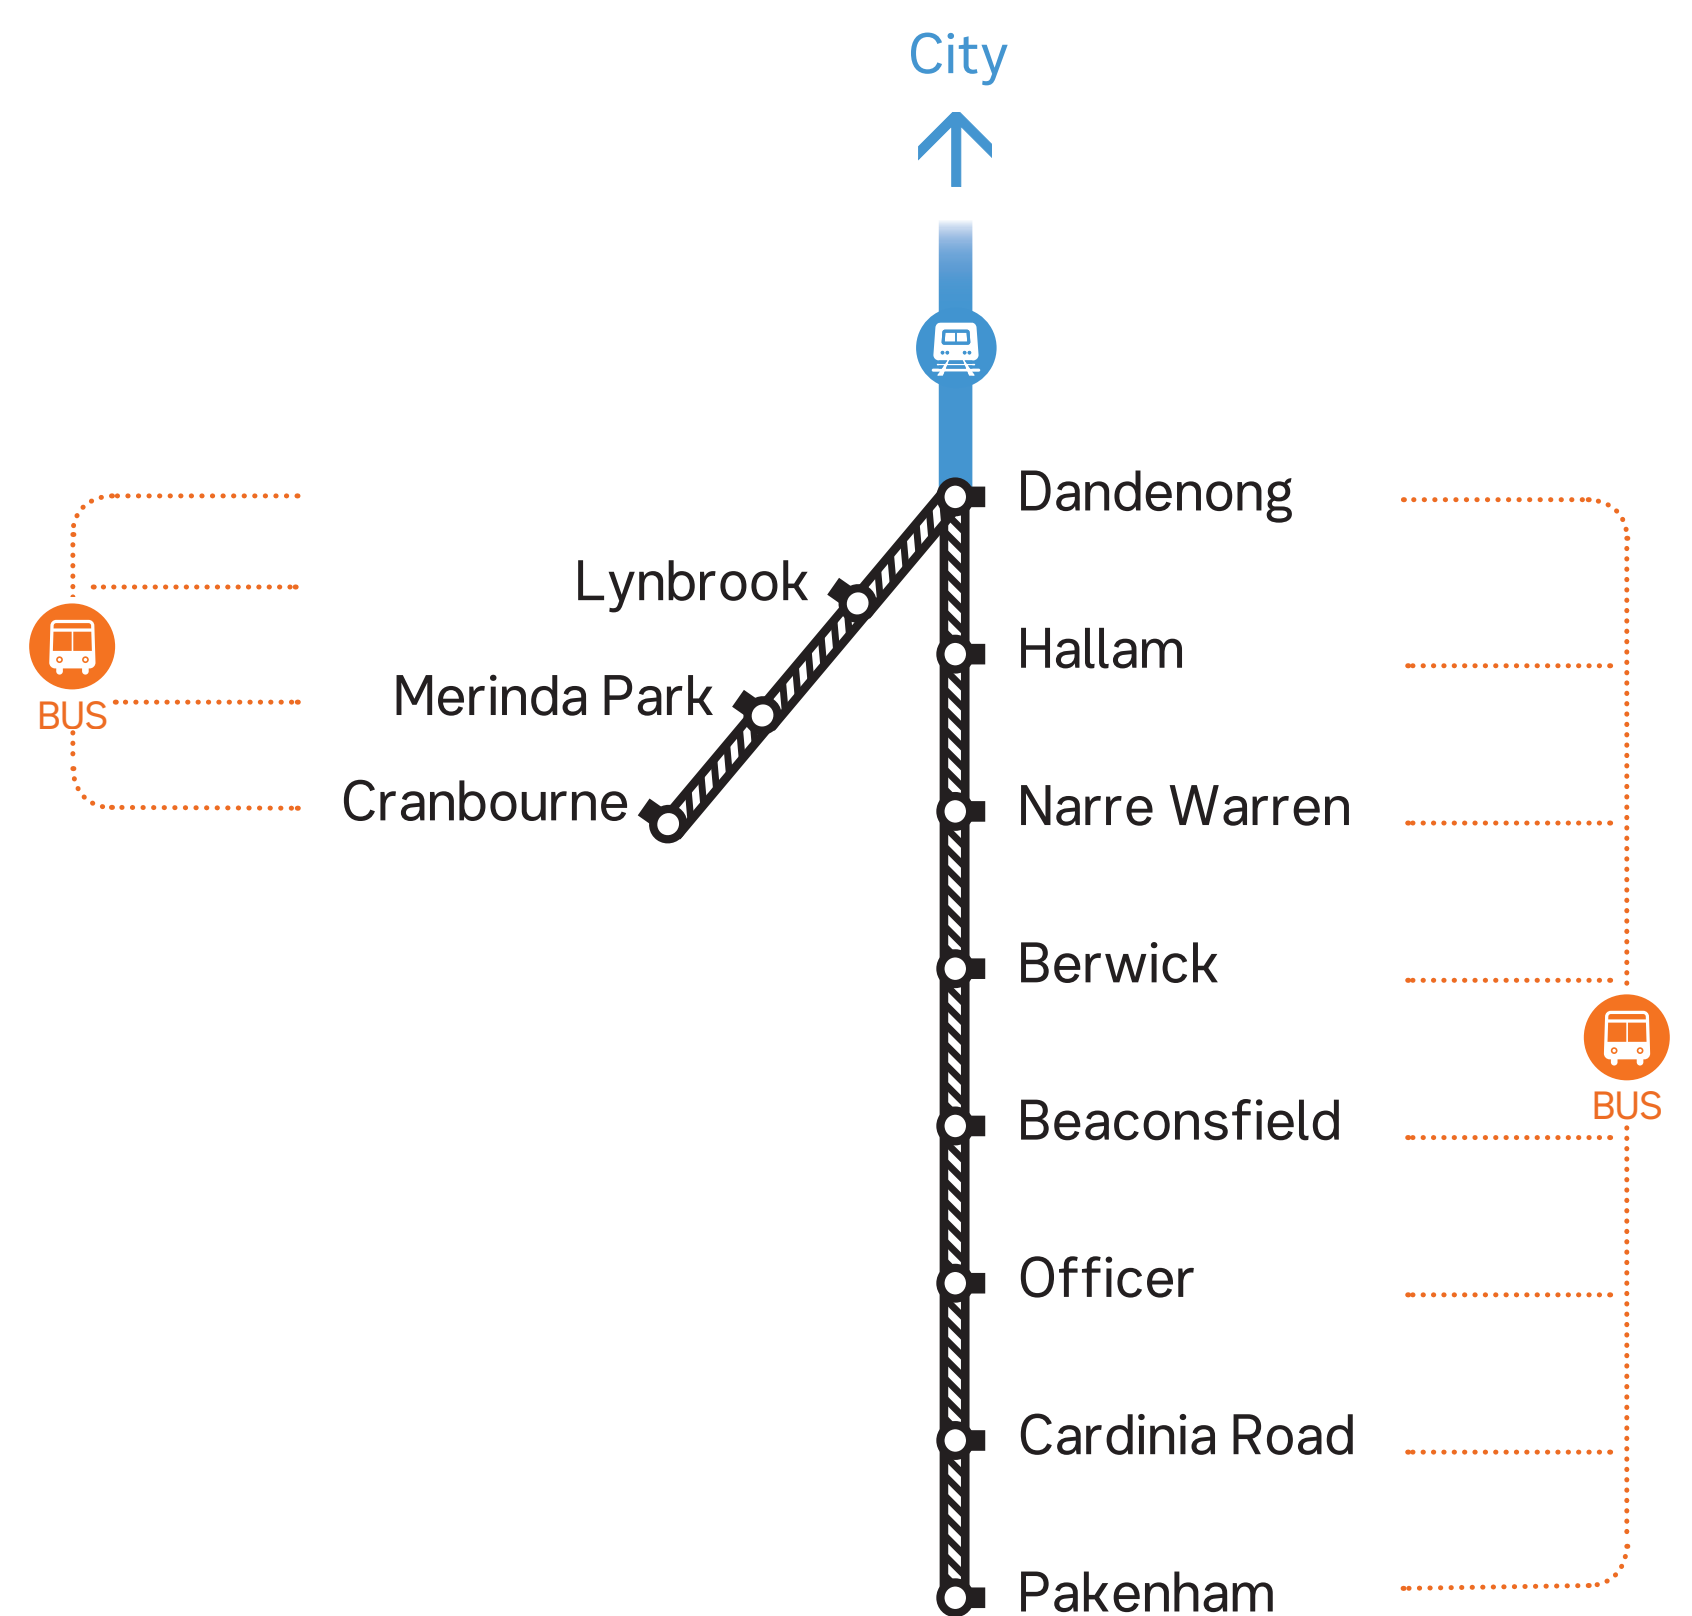

CRANBOURNE AND PAKENHAM LINES

Buses replace trains

Monday 23 September to Wednesday 25 September

Buses replace trains between Dandenong, Cranbourne and Pakenham

Bus frequency

From city, Dandenong stopping all stations to Pakenham

4.39am to 9.16pm	10 to 15 minutes
9.36pm to 12.58am	20 to 30 minutes

From city, Dandenong stopping all stations to Cranbourne

4.28am, 4.55am to 8.18pm	5 to 10 minutes
8.32pm, 8.42pm, 8.56pm to 1.28am	20 to 30 minutes

To city, Pakenham stopping all stations to Dandenong

3.20am to 8.21pm	10 to 15 minutes
8.41pm to 9.58pm, 10.07pm to 10.46pm, 11.18pm	20 minutes

To city, Cranbourne stopping all stations to Dandenong

3.45am, 4.10am, 4.25am to 8.20pm, 8.40pm to 9.04pm	5 to 10 minutes
9.20pm to 12.27am	20 to 30 minutes

Replacement bus departure times are approximate only and scheduled to run to the normal train timetable as closely as possible, subject to local traffic conditions.

Plan your journey at ptv.vic.gov.au or call 1800 800 007.