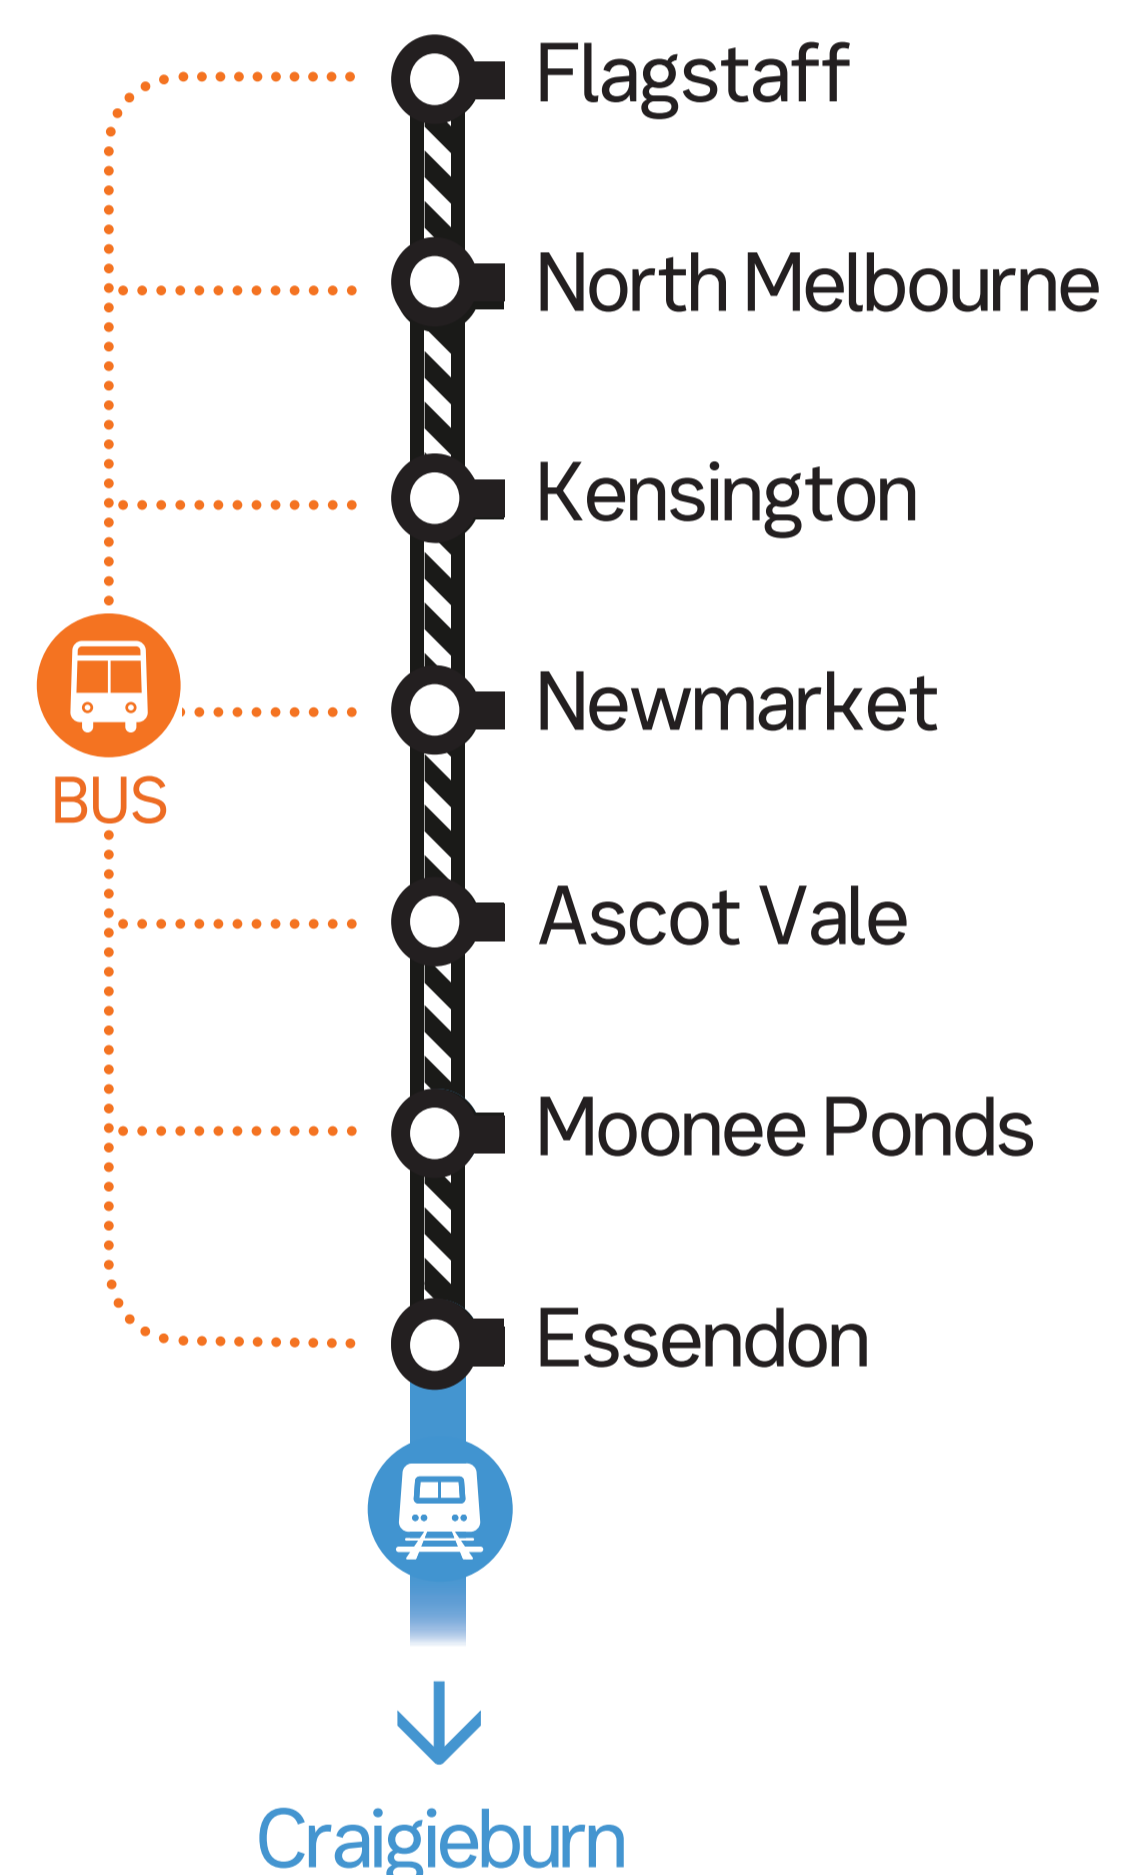

CRAIGIEBURN LINE

#### Sunday

From city

12.05am to 3.04am

10 to 20 minutes

3.36am to 6.34am

30 minutes

6.59am, 7.49am to 9.10am

30 to 40 minutes

9.28am to 12.08am

20 to 30 minutes

To city

12.13am to 3.01am, 3.20am

15 minutes

3.45am, 4.18am to 6.18am

60 minutes

7.13am to 9.56am

20 to 30 minutes

10.16am to 11.58pm

20 to 30 minutes

Replacement bus departure times are approximate only and scheduled to run to the normal train timetable as closely as possible, subject to local traffic conditions.