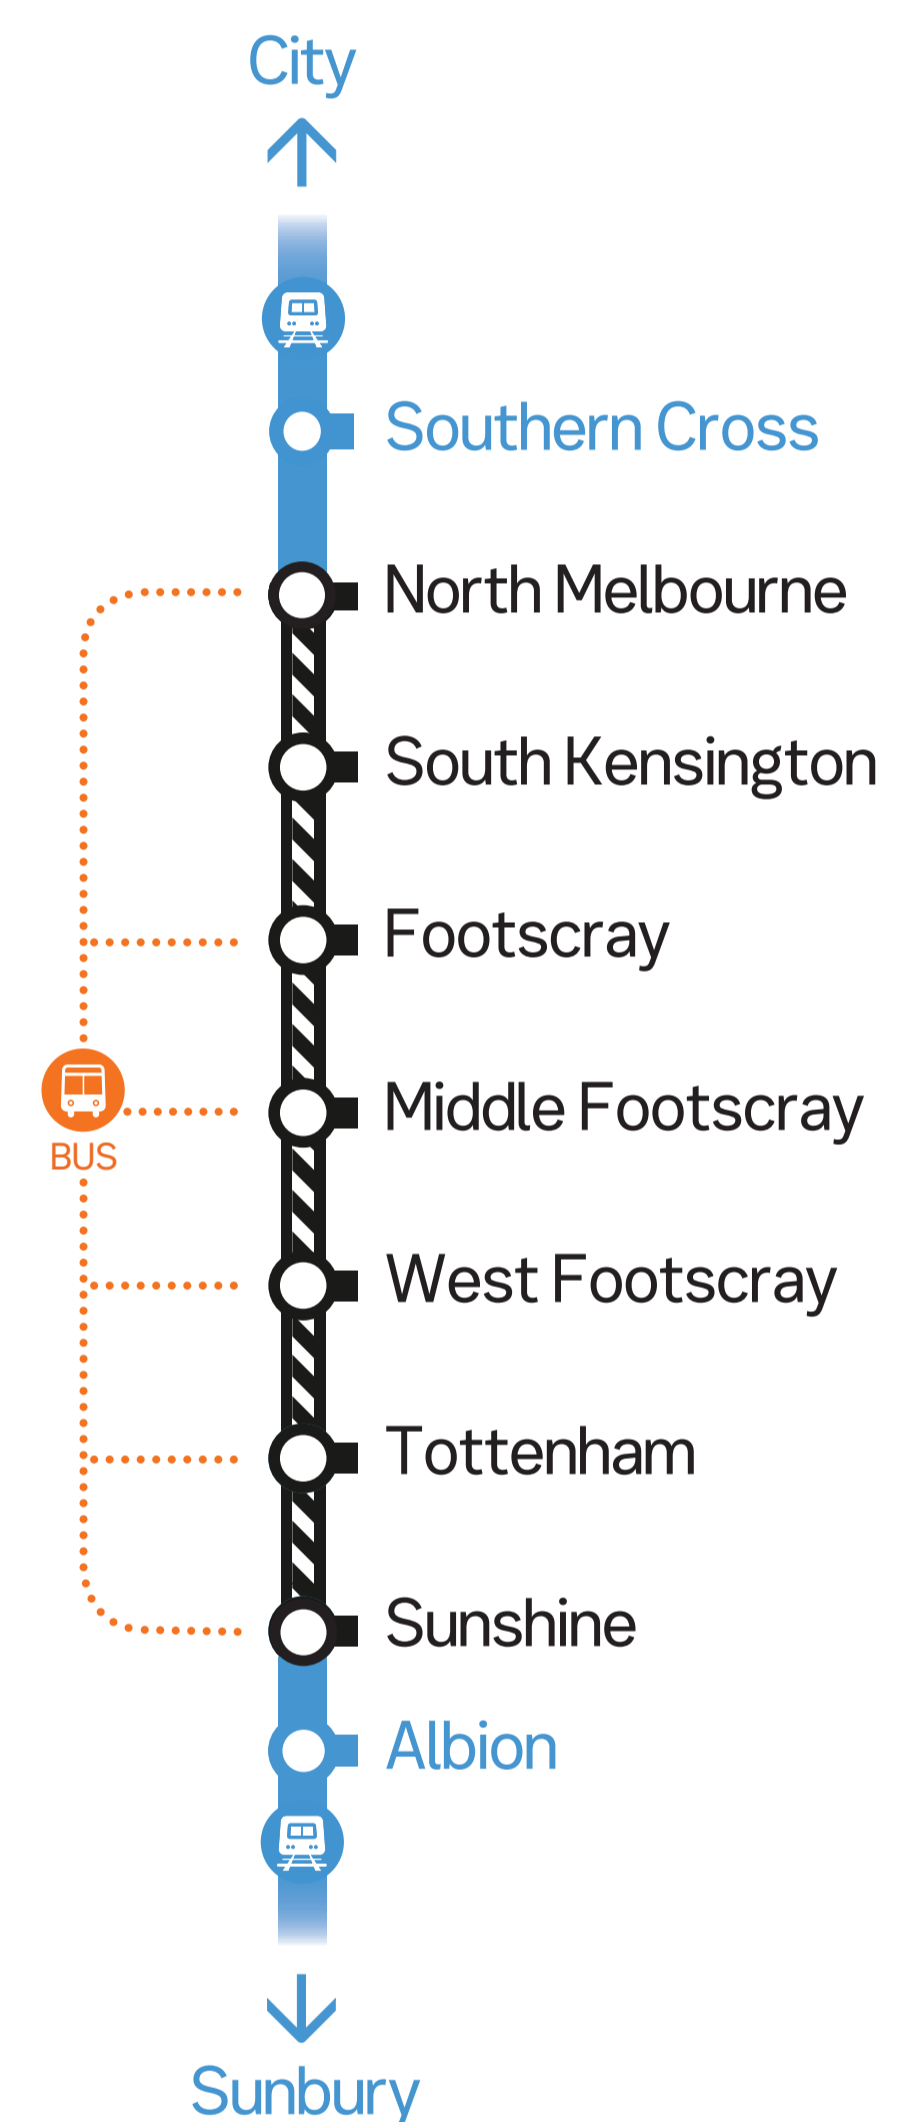

SUNBURY LINE

Buses replace trains

From 8.30pm to last train, Thursday 15 August

Buses replace trains between North Melbourne and Sunshine

Bus frequency

From city

8.42pm to 10.27pm, 10.46pm to 11.26pm

10 minutes

11.46pm, 11.56pm to 12.41am

20 minutes

To city

8.30pm, 8.58pm to 10.38pm

10 minutes

10.58pm, 11.08pm to 11.58pm

20 to 30 minutes

Replacement bus departure times are approximate only and scheduled to run to the normal train timetable as closely as possible, subject to local traffic conditions.

Plan your journey at ptv.vic.gov.au or call 1800 800 007.

TRANSPORT FOR VICTORIA

Authorised by Transport for Victoria, 1 Spring Street, Melbourne

PUBLIC
TRANSPORT
VICTORIA **PT**