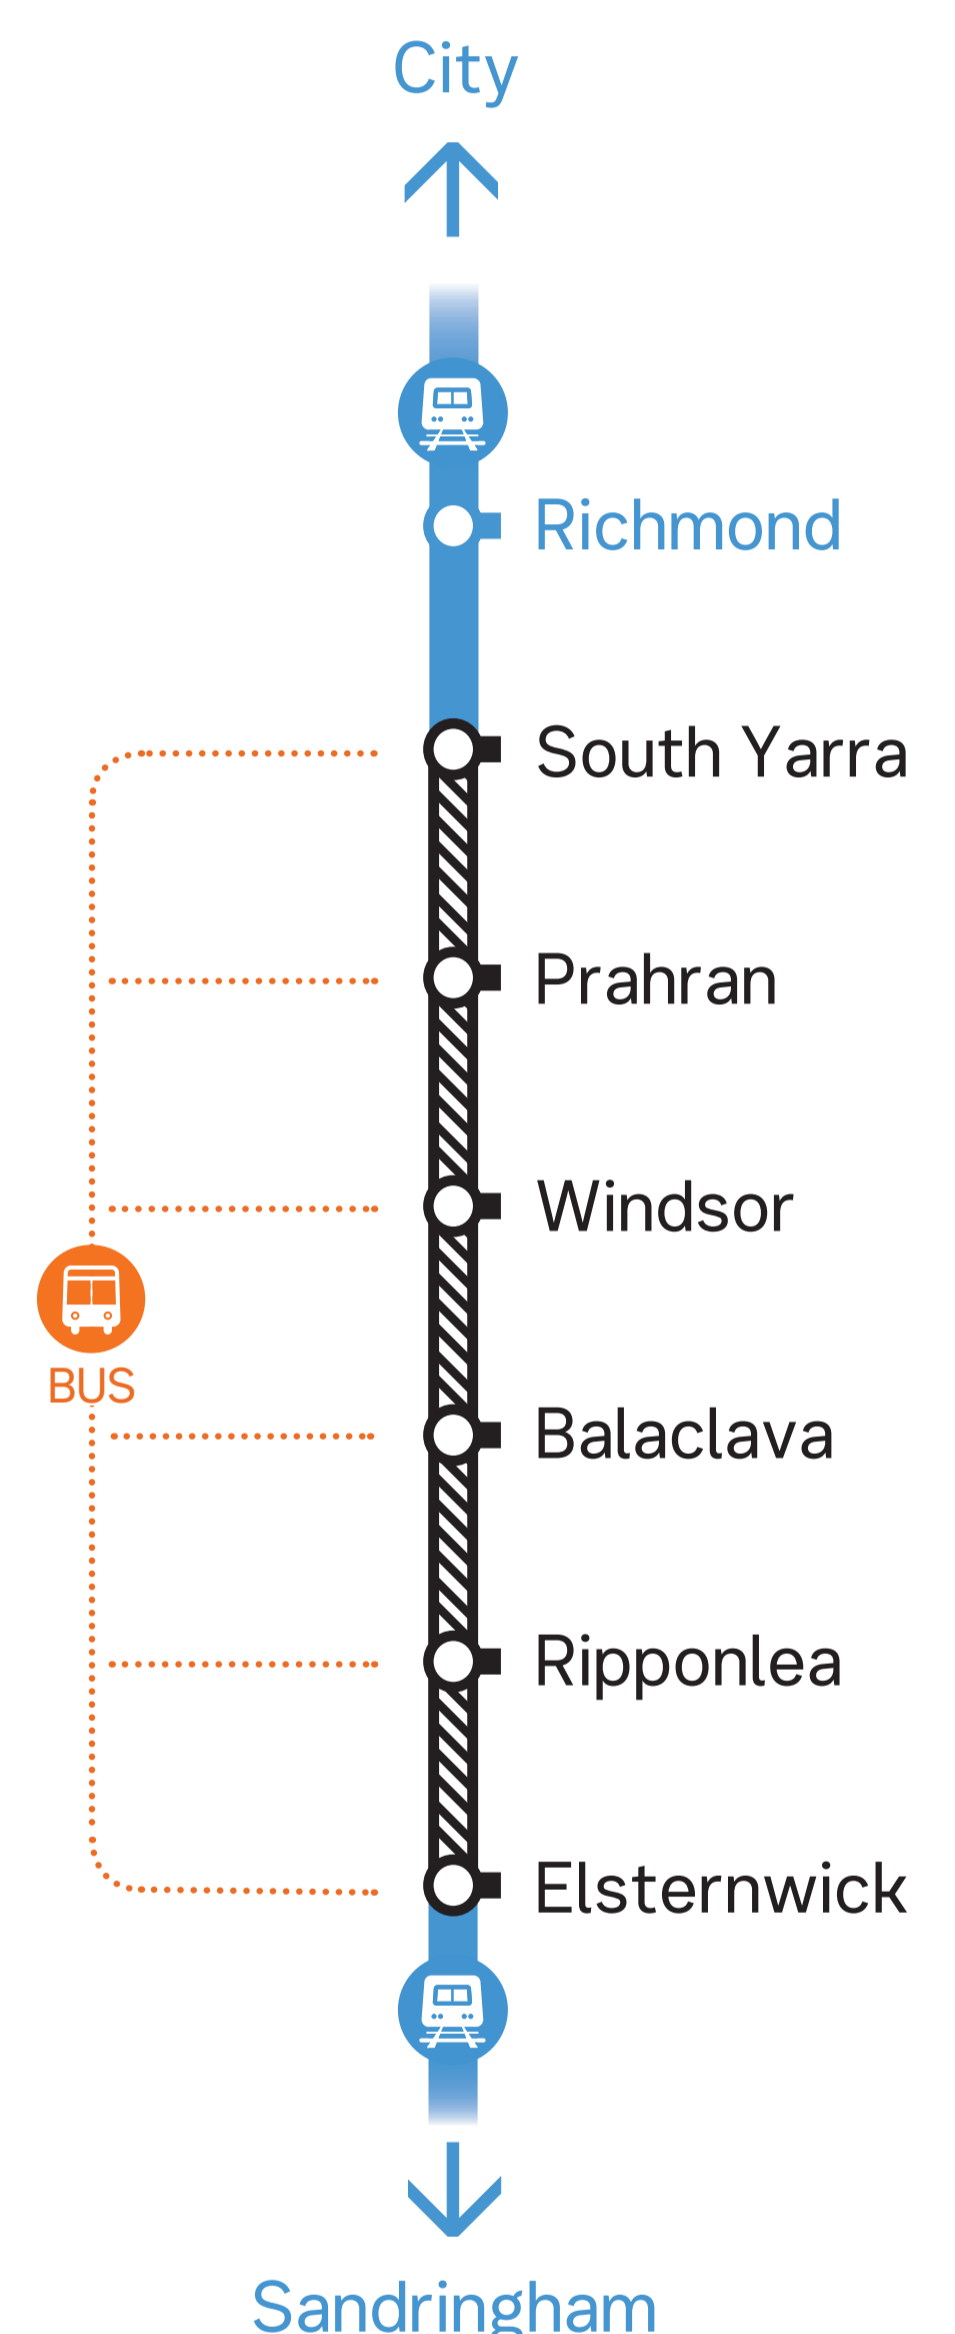

## SANDRINGHAM LINE

# Buses replace trains

From 8.30pm Friday 16 August to last train Sunday 18 August

## Buses replace trains between South Yarra and Elsternwick

Bus frequency	
<b>Friday</b>	
From city	
8.39pm to 11.19pm, 11.29pm to 11.57pm	20 to 30 minutes
To city	
8.53pm, 9.08pm to 11.48pm	20 minutes
<b>Saturday</b>	
From city	
12.19am, 12.25am, 1.12am to 1.49am	30 minutes
2.19am to 4.19am	60 minutes
5.07am, 5.52am to 6.52am, 7.33am to 10.53am	15 to 30 minutes
11.03am to 11.52pm	
To city	
12.25am, 1.17am to 4.17am	60 minutes
5.17am to 8.07pm, 8.26pm to 11.46pm	20 to 30 minutes
<b>Sunday</b>	
From city	
12.09am, 12.22am to 1.23am,	30 minutes
2.19am to 7.16am	60 minutes
8.13am to 9.13am, 9.53am, 10.33am to 12.22am	15 to 30 minutes
To city	
12.27am, 1.17am to 7.17am	60 minutes
7.47am to 9.47am	40 minutes
10.07am to 8.07pm, 8.26pm to 11.46pm	20 minutes

Replacement bus departure times are approximate only and scheduled to run to the normal train timetable as closely as possible, subject to local traffic conditions.

Plan your journey at [ptv.vic.gov.au](http://ptv.vic.gov.au) or call 1800 800 007.