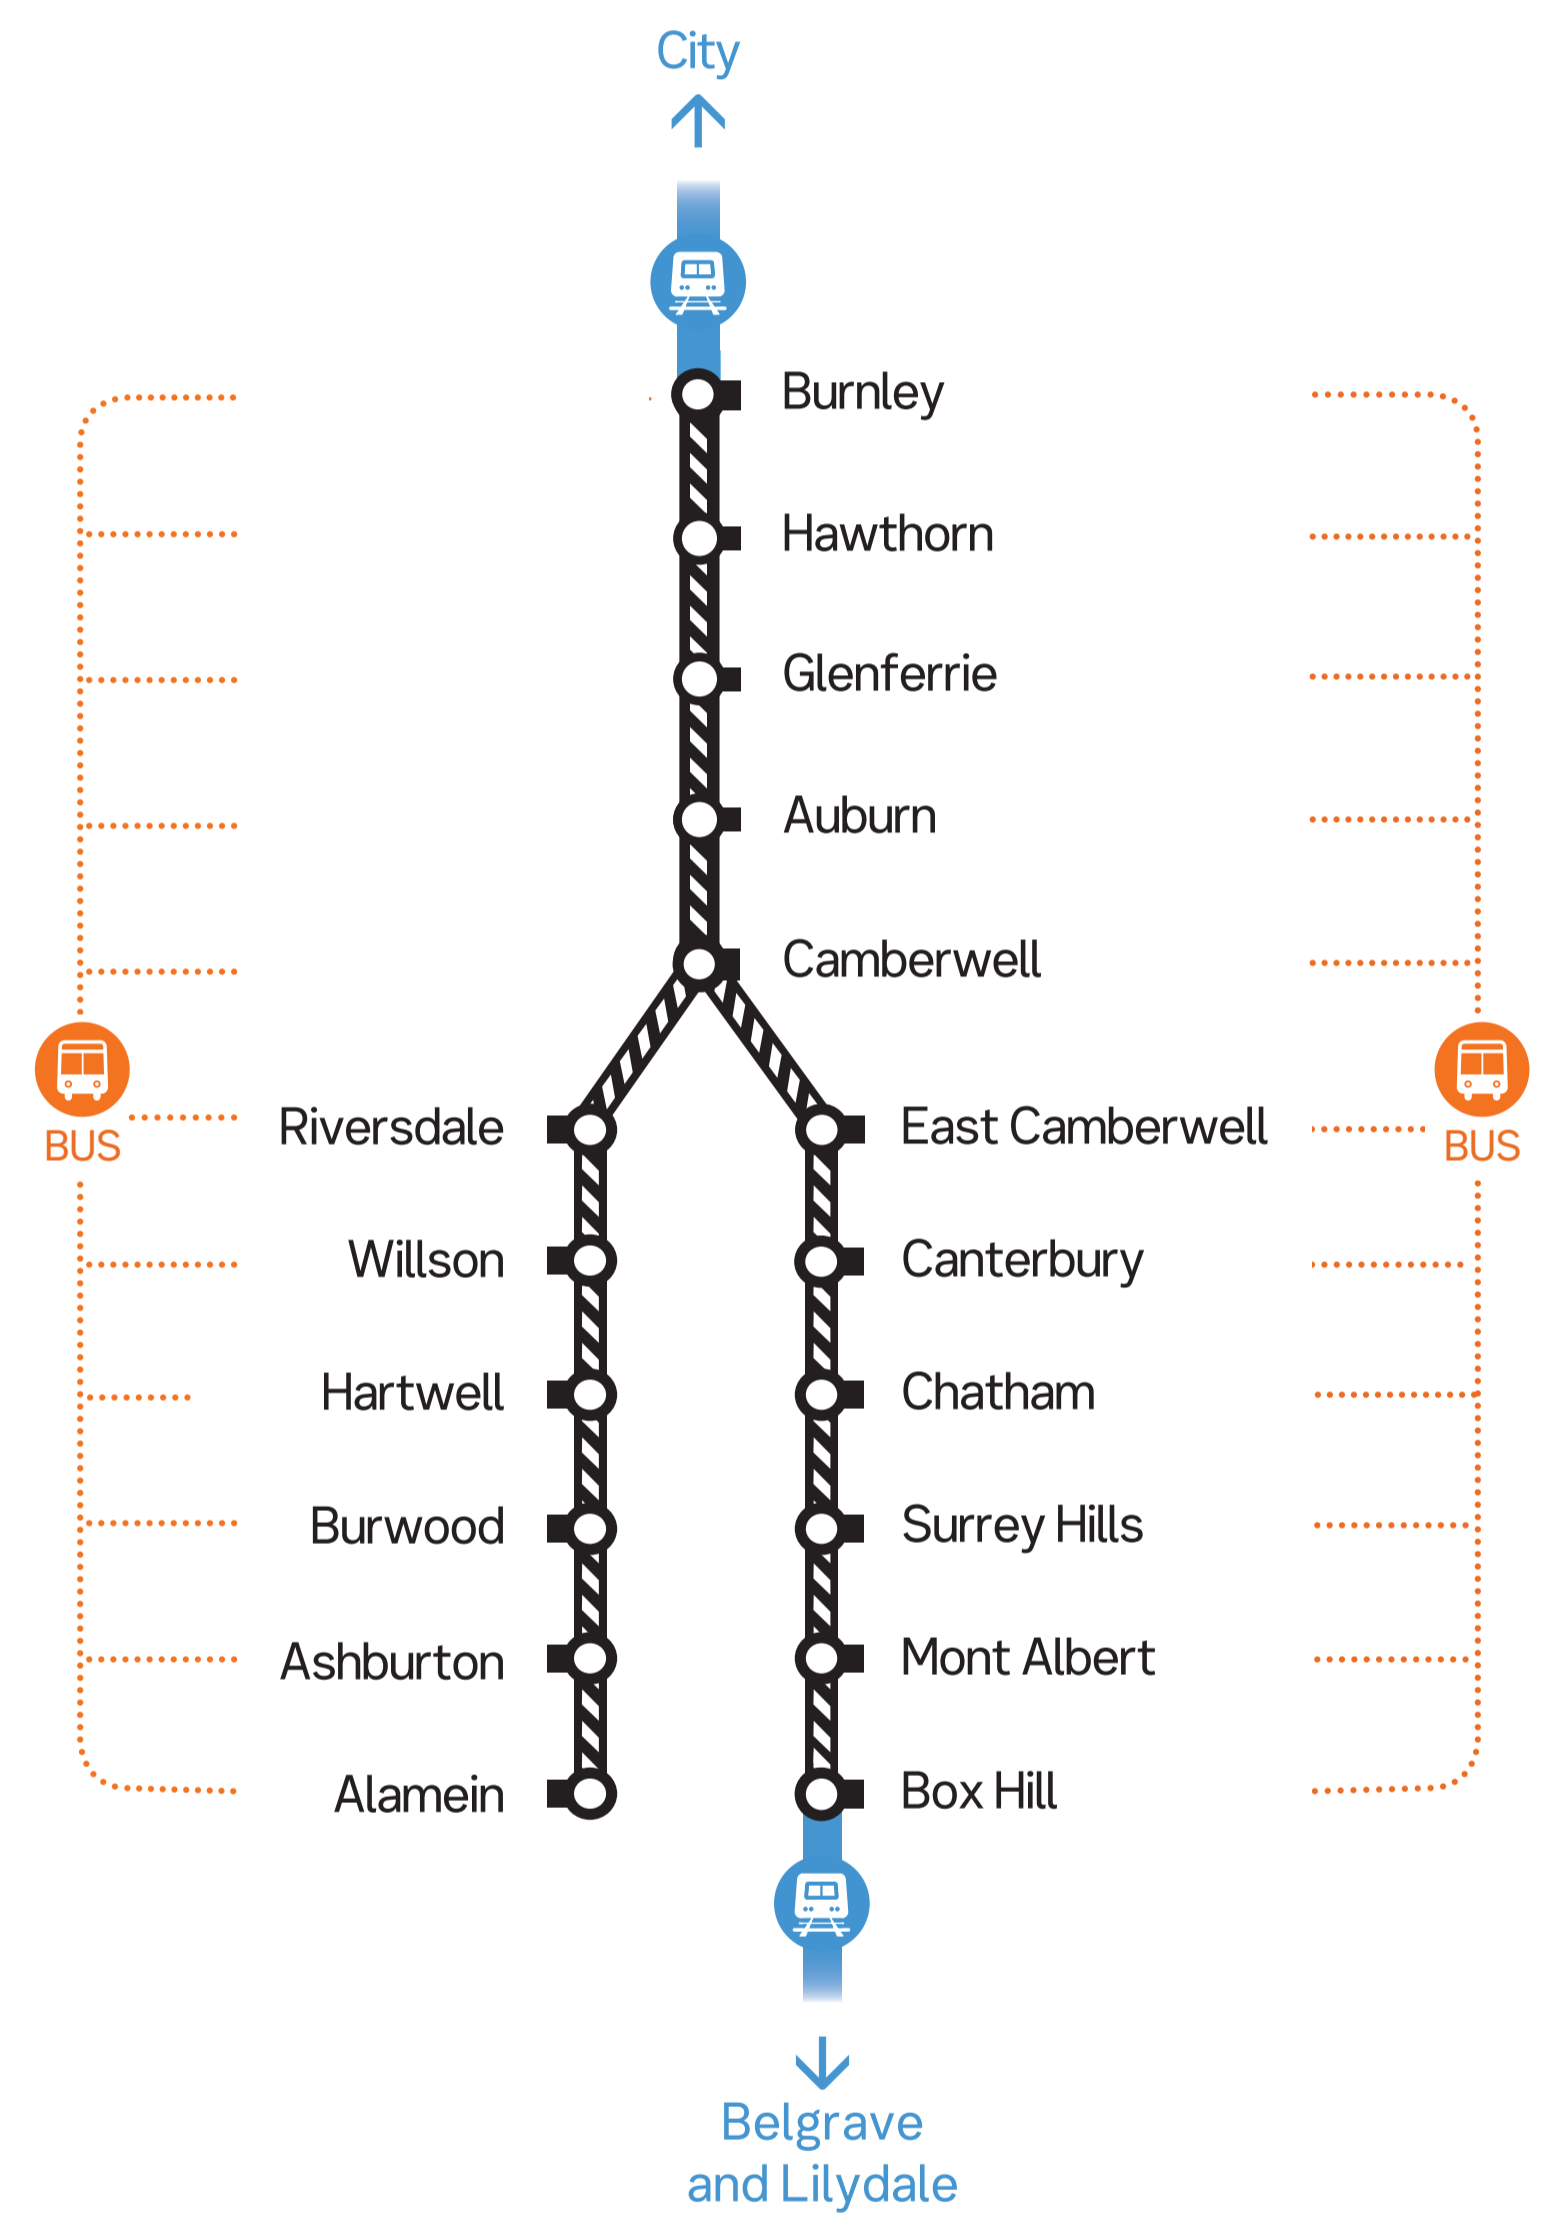

BELGRAVE, LILYDALE AND ALAMEIN LINES

Buses replace trains

Sunday 14 July to Wednesday 17 July, 8.25pm to last train each night

Buses replace trains between Burnley, Box Hill and Alamein

Bus frequency	
Sunday night	
From city	
8.25pm to 12.25am	30 minutes
To city	
8.29pm to 11.37pm	30 minutes
Weeknights	
From city	
8.29pm to 12.23am	30 minutes
To city	
8.45pm to 11.33pm	30 minutes

Replacement bus departure times are approximate only and scheduled to run to the normal train timetable as closely as possible, subject to local traffic conditions.

Plan your journey at ptv.vic.gov.au or call 1800 800 007.

TRANSPORT FOR VICTORIA

Authorised by Transport for Victoria, 1 Spring Street, Melbourne

PUBLIC
TRANSPORT
VICTORIA **PT**