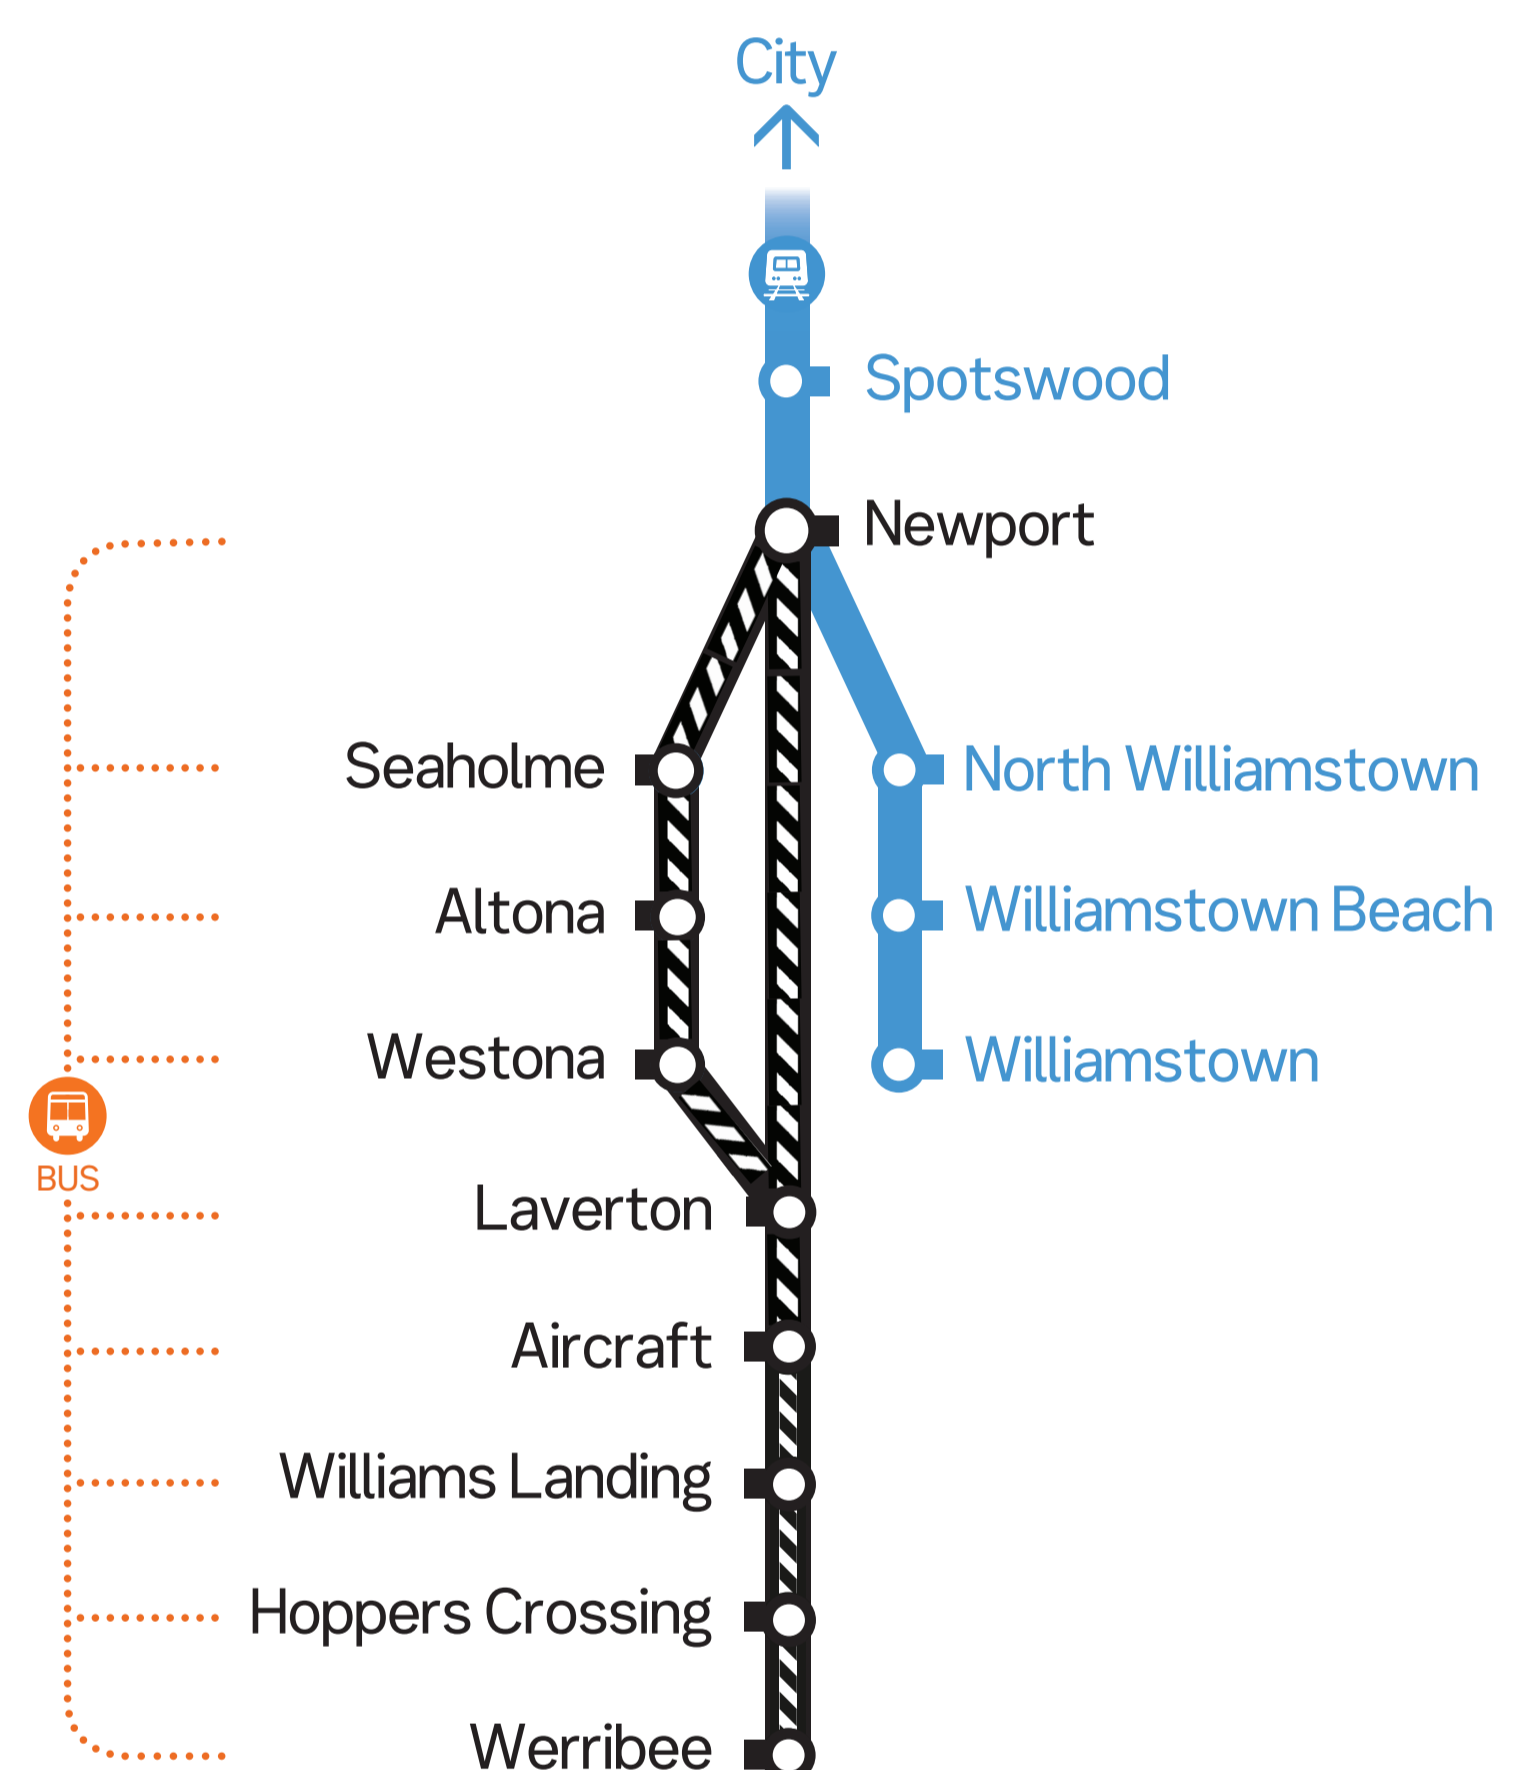

WERRIBEE LINE

Buses replace trains

From 8.20pm Saturday 22 June to last train Sunday 23 June

Buses replace trains between Newport and Werribee

Bus frequency

Saturday

From city

8.33pm to 11.33pm

30 minutes

To city

8.20pm to 10.50pm, 11.25pm

30 minutes

Sunday

From city

12.03am to 1.33am

30 minutes

2.33am to 10.13am

40 to 60 minutes

10.33am to 12.32am

20 to 30 minutes

To city

12.25am to 9.26am

40 to 60 minutes

9.46am to 11.32pm

20 to 30 minutes

Replacement bus departure times are approximate only and scheduled to run to the normal train timetable as closely as possible, subject to local traffic conditions.

Plan your journey at ptv.vic.gov.au or call 1800 800 007.