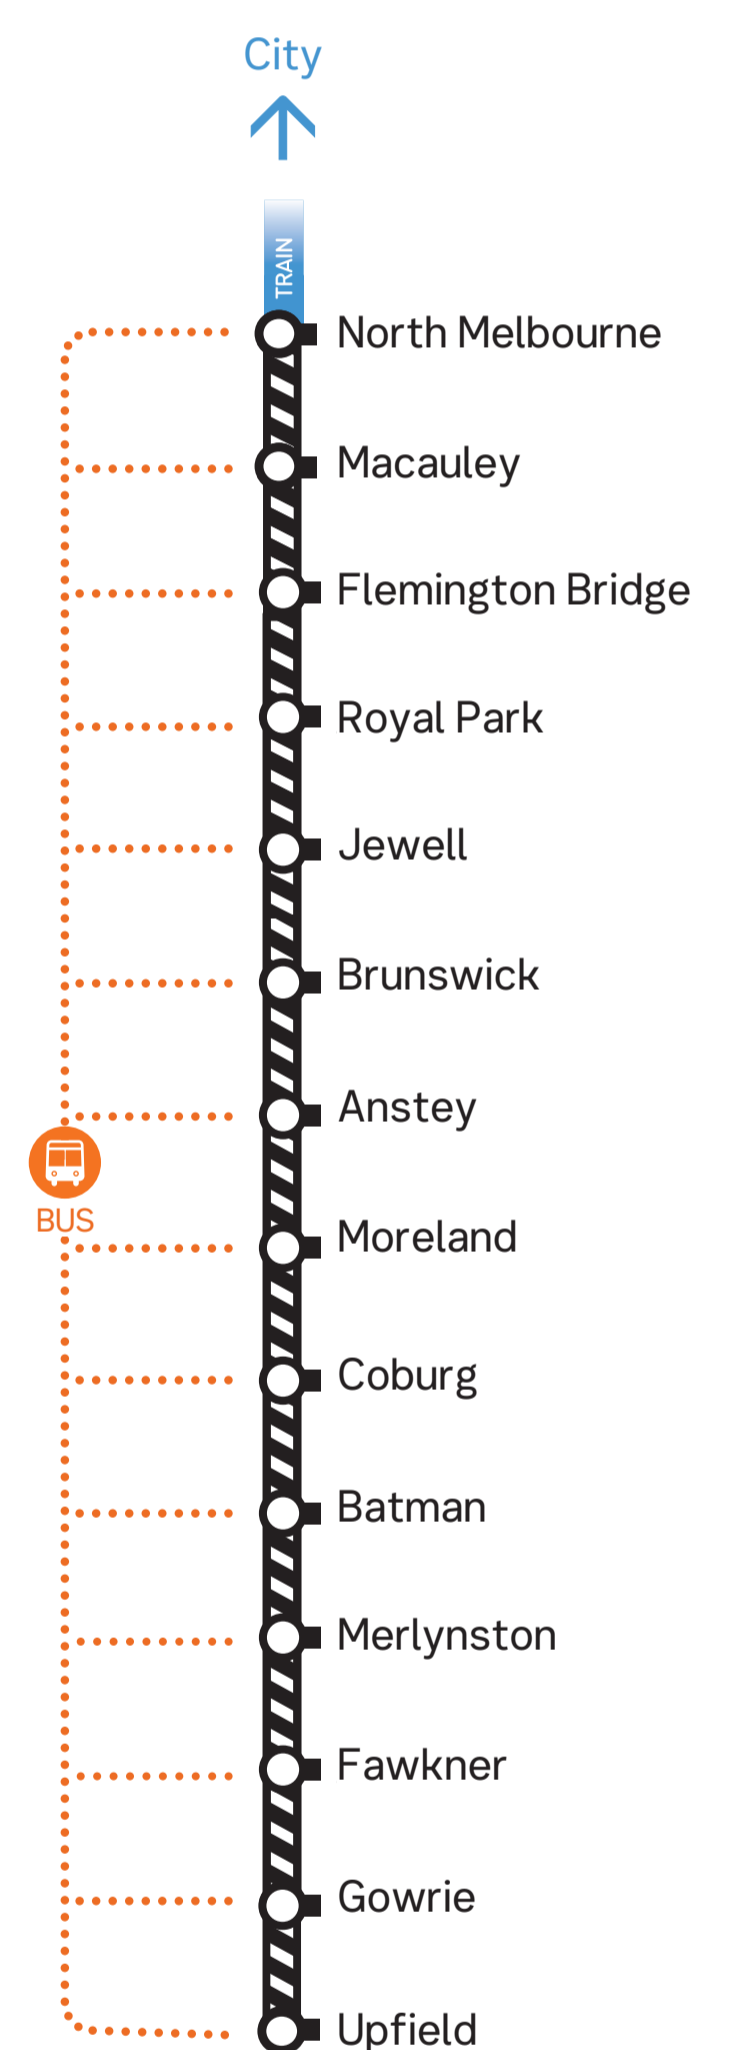

UPFIELD LINE

Buses replace trains

Tuesday 11 June to Wednesday 12, 8.25pm to last train each night
Monday 17 June to Wednesday 19 June, 8.25pm to last train each night

Buses replace trains between North Melbourne and Upfield

Bus frequency

8.53pm to 9.53pm	20 minutes
10.16pm to 12.53am	30 minutes
8.26pm to 9.56pm, 10.11pm, 10.26pm to 10.56pm	30 minutes
11.26pm	Bus continues to city if required

Replacement bus departure times are approximate only and scheduled to run to the normal train timetable as closely as possible, subject to local traffic conditions.

Plan your journey at ptv.vic.gov.au or call 1800 800 007.

TRANSPORT FOR VICTORIA

Authorised by Transport for Victoria, 1 Spring Street, Melbourne

PUBLIC
TRANSPORT
VICTORIA **PT**