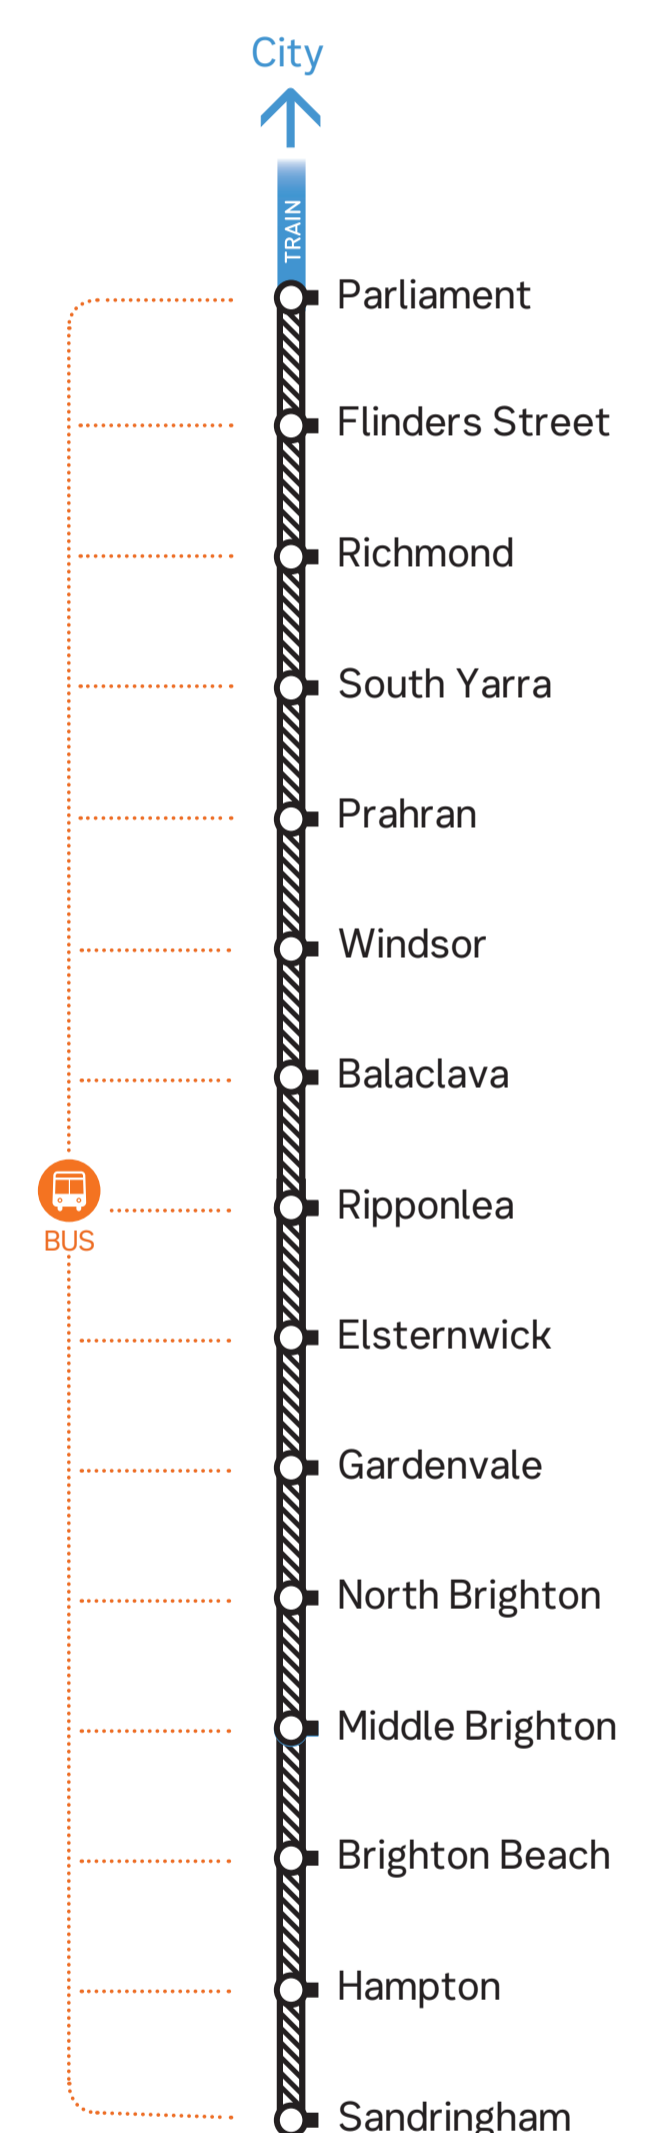

SANDRINGHAM LINE

Buses replace trains

Sunday 7 July, 12.15am to last train
Sunday 14 July, 12.15am to last train

Buses replace trains between Parliament, Flinders Street and Sandringham

Bus frequency

From city, Flinders Street stopping all stations to Elsternwick

12.15am to 1.15am	30 minutes
1.55am to 4am	60 minutes
5am to 7am	30 minutes

From city, Flinders Street express to Elsternwick, stopping all stations to Sandringham

12.15am, 12.35am to 1.35am, 2.15am, 3.15am, 4.20am to 6.50am	30 minutes

From city, Parliament stopping all stations to Elsternwick

7.20am to 12.18am	10 to 20 minutes

From city, Parliament express to Elsternwick, stopping all stations to Sandringham

7.10am to 12.23am	10 to 20 minutes

To city, Elsternwick stopping all stations to Flinders Street

12.28am to 1.20am, 2.18am, 3.15am to 5.45am	20 to 30 minutes

To city, Sandringham stopping all stations to Elsternwick, express to Flinders Street

12.13am, 12.45am to 2.40am	60 minutes
3.40am to 5.40am	30 minutes

To city, Elsternwick stopping all stations to Parliament

6.15am to 11.18pm	10 to 20 minutes

To city, Sandringham stopping all stations to Elsternwick, express to Parliament

6am to 11.23pm	10 to 20 minutes

To city, Sandringham stopping all stations to Flinders Street

11.30pm	1 bus only

Replacement bus departure times are approximate only and scheduled to run to the normal train timetable as closely as possible, subject to local traffic conditions.

Plan your journey at ptv.vic.gov.au or call 1800 800 007.