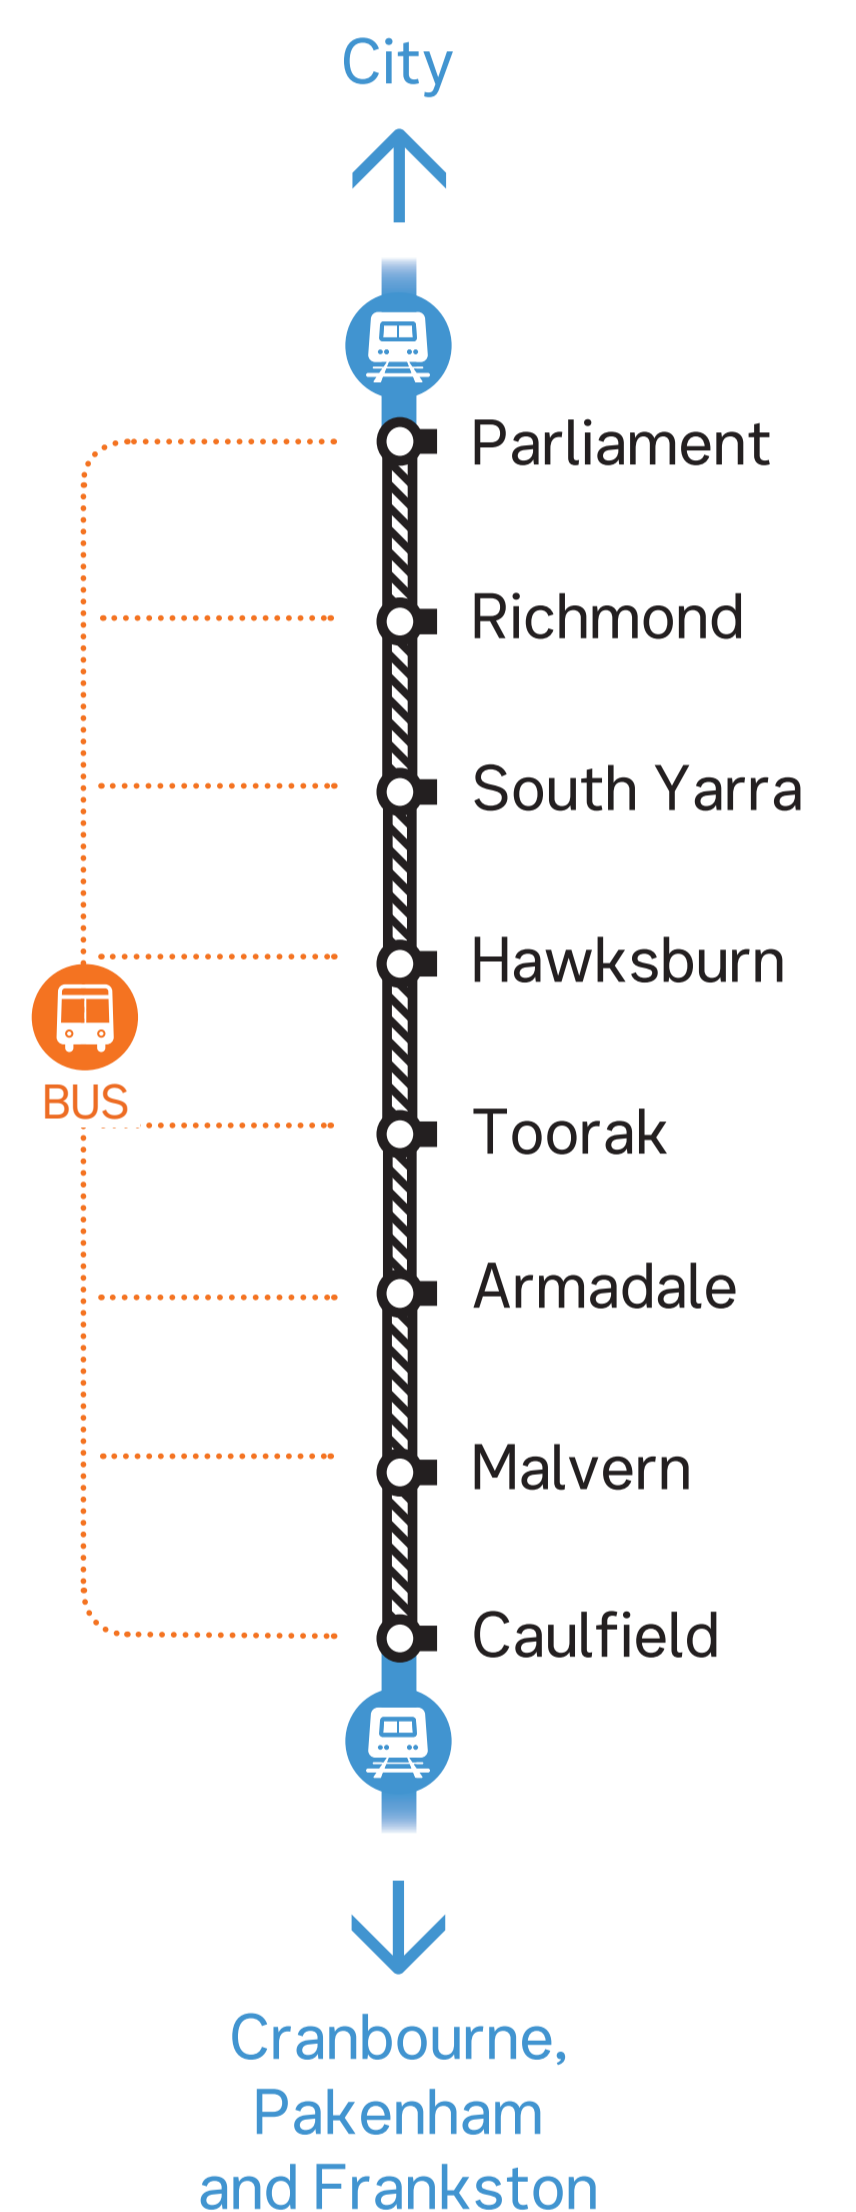

CRANBOURNE, PAKENHAM AND FRANKSTON LINES

Buses replace trains

Monday 8 July to Friday 12 July

Buses replace trains between Parliament and Caulfield

Bus frequency

From city

4.30am to 6.08am	10 to 20 minutes
6.16am to 9.50pm	5 to 10 minutes
9.58pm to 11.45pm	20 to 30 minutes
12.12am	Monday to Thursday only
12.08am	Friday only

To city

4.42am to 5.53am	15 to 20 minutes
6.04am to 9.30pm	5 to 10 minutes
9.50pm to 11.50pm	20 minutes
12.20am, 1.16am	Friday only

Replacement bus departure times are approximate only and scheduled to run to the normal train timetable as closely as possible, subject to local traffic conditions.

Plan your journey at ptv.vic.gov.au or call 1800 800 007.

TRANSPORT FOR VICTORIA

Authorised by Transport for Victoria, 1 Spring Street, Melbourne

PUBLIC
TRANSPORT
VICTORIA **PT**