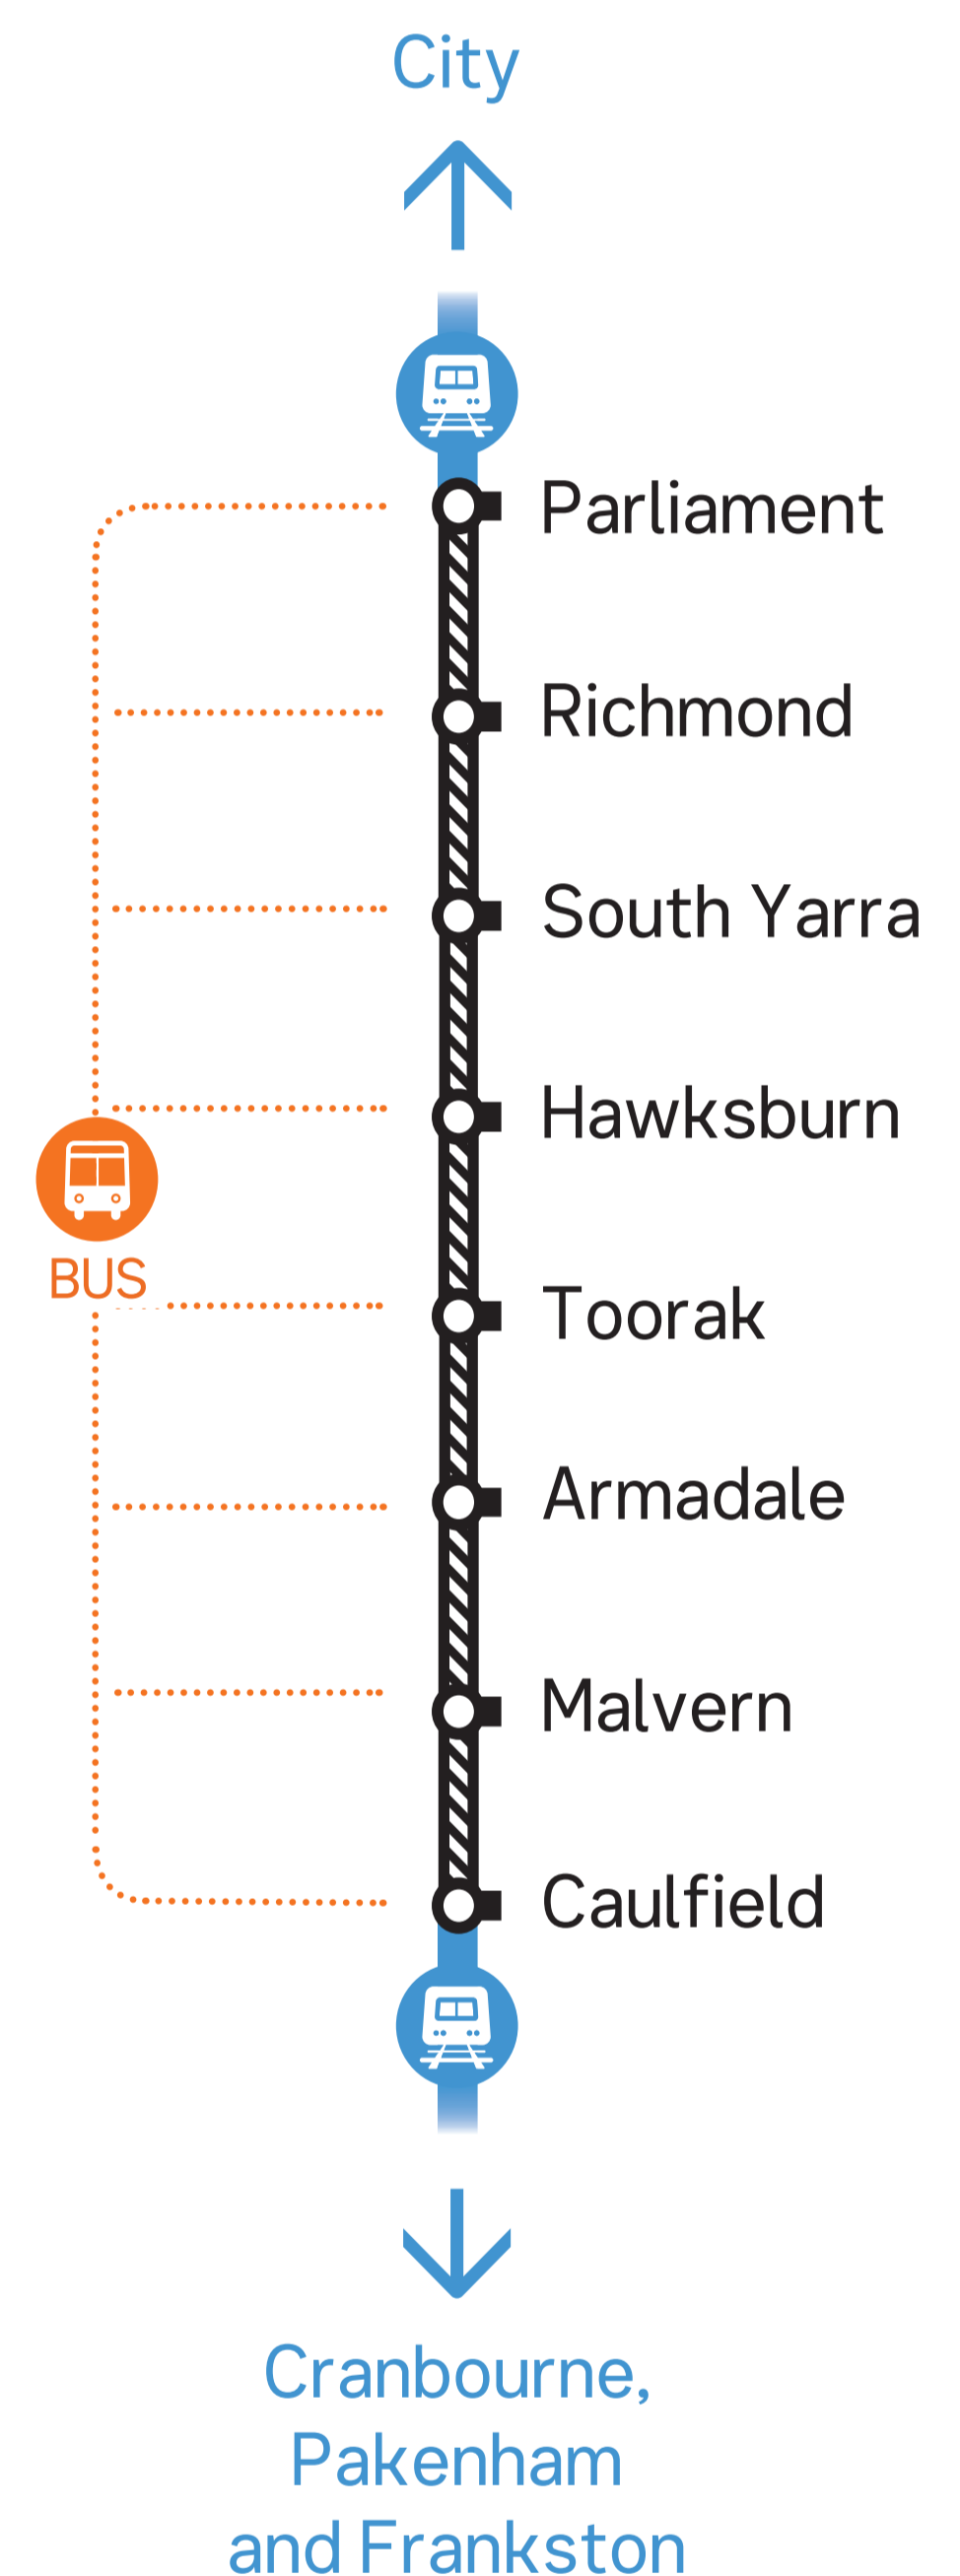

Buses replace trains between Parliament, Flinders Street and Caulfield

Bus frequency

Saturday

From city, Flinders Street stopping all stations to Caulfield

1.05am to 4.03am	30 minutes
4.18am to 7.03am	10 to 15 minutes

From city, Parliament stopping all stations to Caulfield

7.18am to 9.55pm	10 to 15 minutes

From city, Flinders Street stopping all stations to Caulfield

10.05pm to 11.55pm	10 to 15 minutes

To city, Caulfield stopping all stations to Flinders Street

12.56am, 1.36am to 5.06am	30 minutes
5.16am to 6.16am	10 minutes

To city, Caulfield stopping all stations to Parliament

6.26am to 9.01pm	10 to 15 minutes

To city, Caulfield stopping all stations to Flinders Street

9.16pm to 11.51pm	15 minutes

Sunday

From city, Flinders Street stopping all stations to Caulfield

12.05am to 12.35am	10 minutes
1am to 4.03am	30 minutes
4.18am to 6.53am	15 minutes

From city, Parliament stopping all stations to Caulfield

7.08am to 11.55pm, 12.26am	10 to 15 minutes

To city, Caulfield stopping all stations to Flinders Street

12.01am to 6.06am	15 to 30 minutes

To city, Caulfield stopping all stations to Parliament

6.21am to 12.01am, 12.36am	10 to 15 minutes

Replacement bus departure times are approximate only and scheduled to run to the normal train timetable as closely as possible, subject to local traffic conditions.

Plan your journey at ptv.vic.gov.au or call 1800 800 007.

TRANSPORT FOR VICTORIA

Authorised by Transport for Victoria, 1 Spring Street, Melbourne

PUBLIC TRANSPORT VICTORIA **PT**