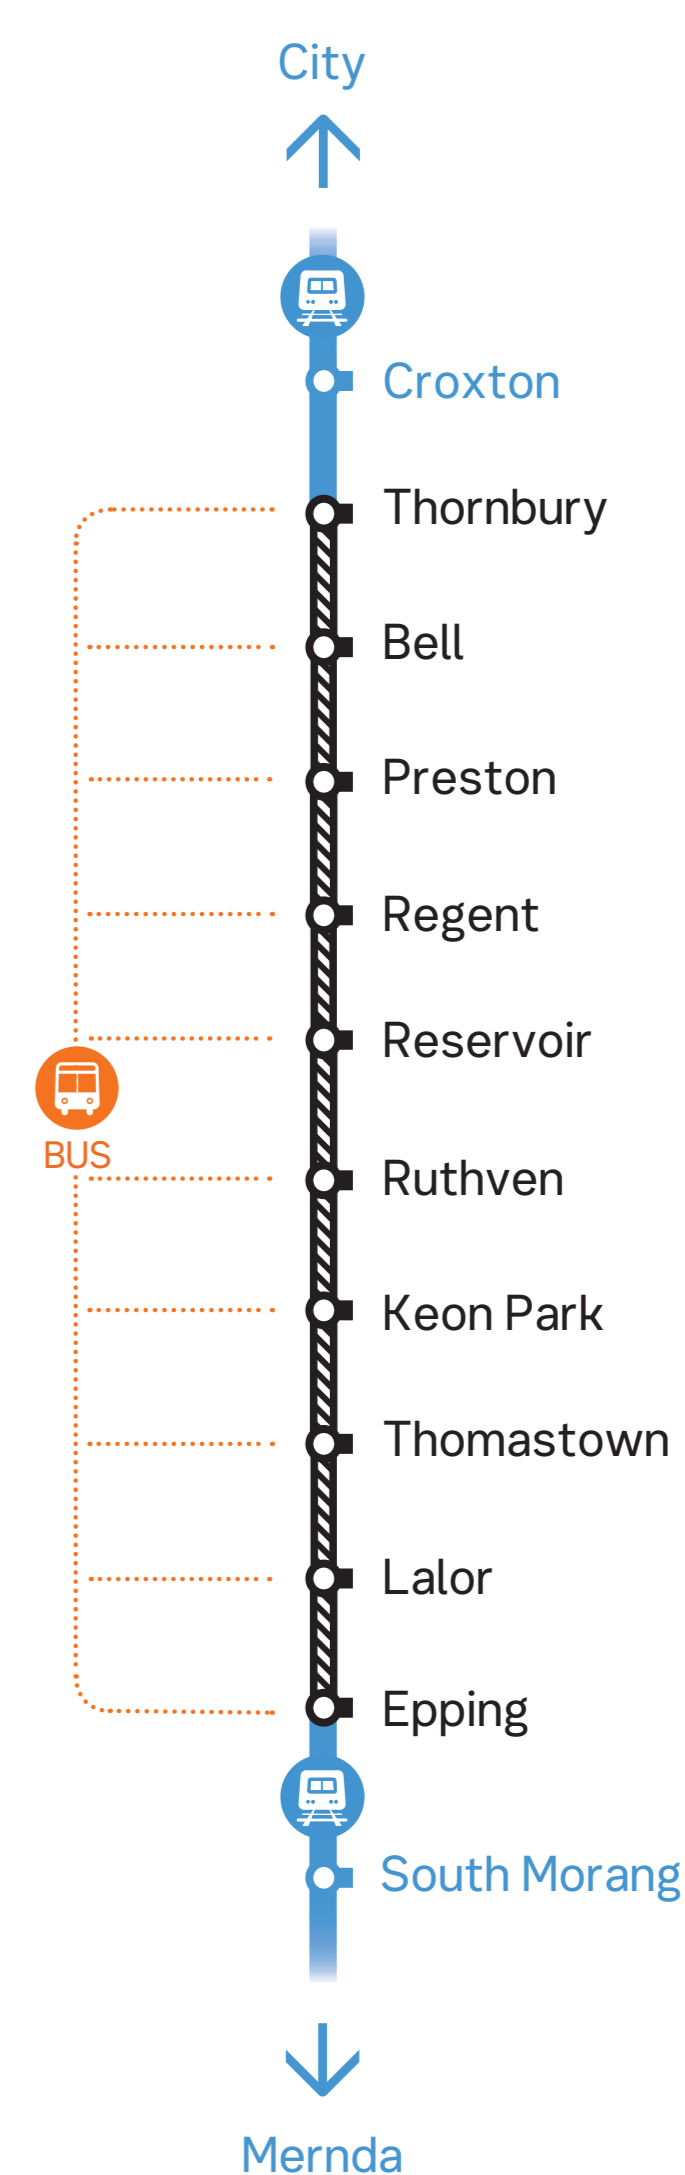

MERNDA LINE

Buses replace trains

Monday 22 July to Thursday 25 July, 8.20pm to last train each night
Monday 29 July and Tuesday 30 July, 8.20pm to last train each night

Buses replace trains between Thornbury and Epping

Bus frequency

From city

8.21pm, 8.33pm to 12.33am

30 minutes

To city

8.27pm to 11.30pm

30 minutes

Replacement bus departure times are approximate only and scheduled to run to the normal train timetable as closely as possible, subject to local traffic conditions.

Plan your journey at ptv.vic.gov.au or call 1800 800 007.