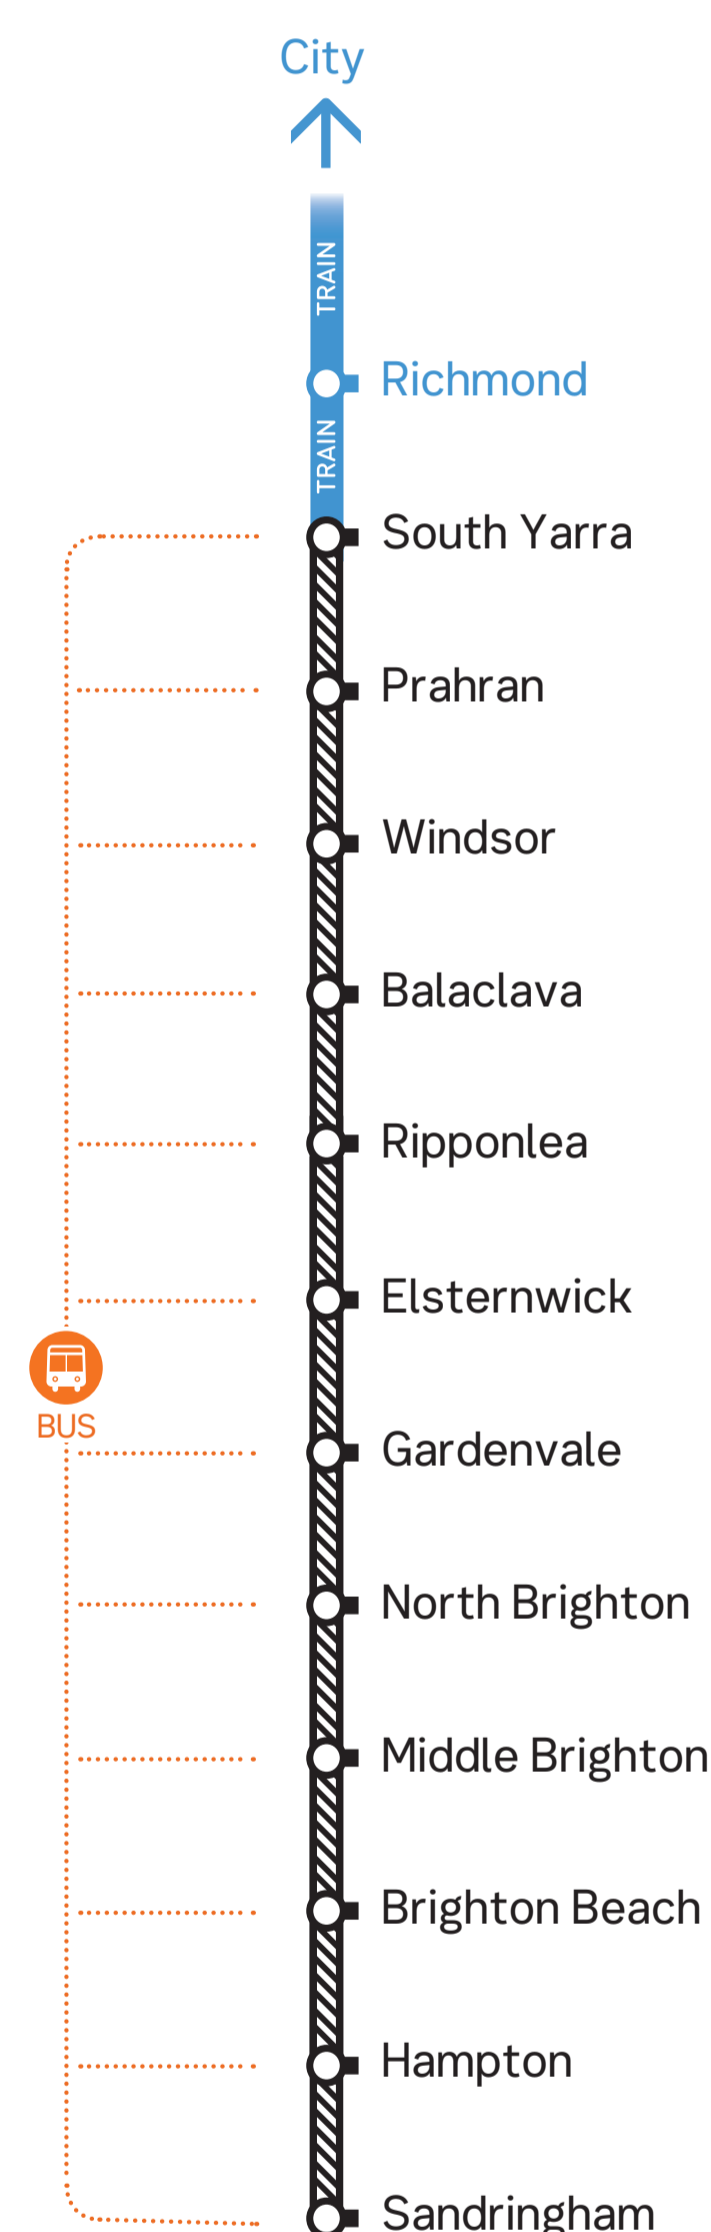

Buses replace trains

From 8pm to last train Tuesday 21 May

Buses replace trains between South Yarra and Sandringham

Bus frequency

From city, South Yarra stopping all stations to Elsternwick

8.14pm to 10.45pm	10 minutes
10.56pm to 12.26am	30 minutes

From city, Caulfield express to Elsternwick, stopping all stations to Sandringham

8.14pm to 11.05pm	10 minutes
11.35pm to 12.35am	30 minutes

To city, Elsternwick stopping all stations to South Yarra

8.28pm, 8.46pm to 11.27pm	10 minutes
---------------------------	------------

To city, Sandringham stopping all stations to Elsternwick, express to Caulfield

8.32pm, 8.38pm to 10.58pm	10 minutes
---------------------------	------------

To city, Sandringham stopping all stations to Flinders Street

11.12pm to 11.32pm	20 minutes
--------------------	------------

Replacement bus departure times are approximate only and scheduled to run to the normal train timetable as closely as possible, subject to local traffic conditions.