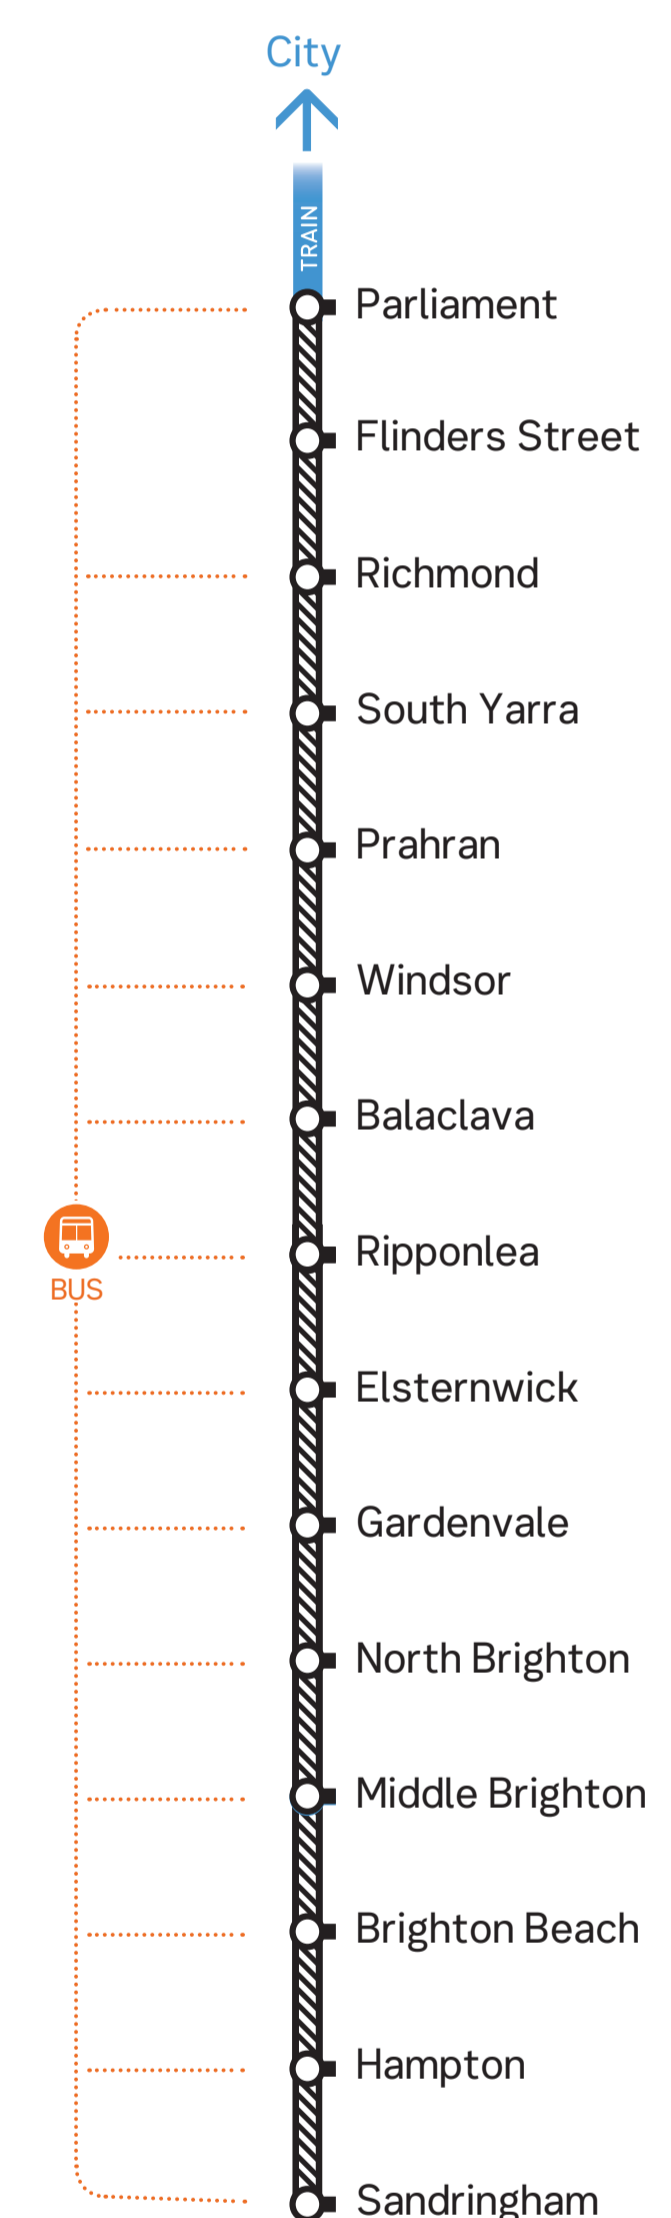

## Buses replace trains between Parliament, South Yarra and Sandringham

Bus frequency	
From city, South Yarra stopping all stations to Elsternwick	
12.20am to 12.50am, 1.30am to 2.30am, 3.35am, 4.35am to 10.05am	20 to 30 minutes
10.15am to 8.30pm	10 to 20 minutes
From city, Parliament stopping all stations to Elsternwick	
8.35pm to 11.35pm	20 minutes
From city, Parliament stopping all stations to Sandringham	
12.28am	1 bus only
From city, Caulfield express to Elsternwick, stopping all stations to Sandringham	
12.08am to 1.08am, 1.48am to 2.48am, 3.50am to 6.50am	30 to 60 minutes
7.30am, 8.06am to 9.46am, 10.08am to 8.48pm	20 to 40 minutes
From city, Parliament express to Elsternwick, stopping all stations to Sandringham	
8.50pm to 11.30pm, 11.48pm, 12.28am	20 minutes
To city, Elsternwick stopping all stations to South Yarra	
12.08am to 2.18am	20 to 30 minutes
3.20am to 4.18am	60 minutes
5.18am to 10.08am	20 to 30 minutes
10.18am to 7.48pm	10 to 20 minutes
To city, Elsternwick stopping all stations to Parliament	
7.58pm, 8.08pm to 11.48pm	20 minutes
To city, Sandringham stopping all stations to Elsternwick, express to Caulfield	
12.52am to 1.52am, 2.44am to 6.42am, 7.52am	60 minutes
8.35am, 9.15am to 7.52pm	20 minutes
To city, Sandringham stopping all stations to Elsternwick, express to Parliament	
7.52pm to 11.12pm, 11.29pm	20 minutes

Replacement bus departure times are approximate only and scheduled to run to the normal train timetable as closely as possible, subject to local traffic conditions.

Plan your journey at [ptv.vic.gov.au](http://ptv.vic.gov.au) or call 1800 800 007.