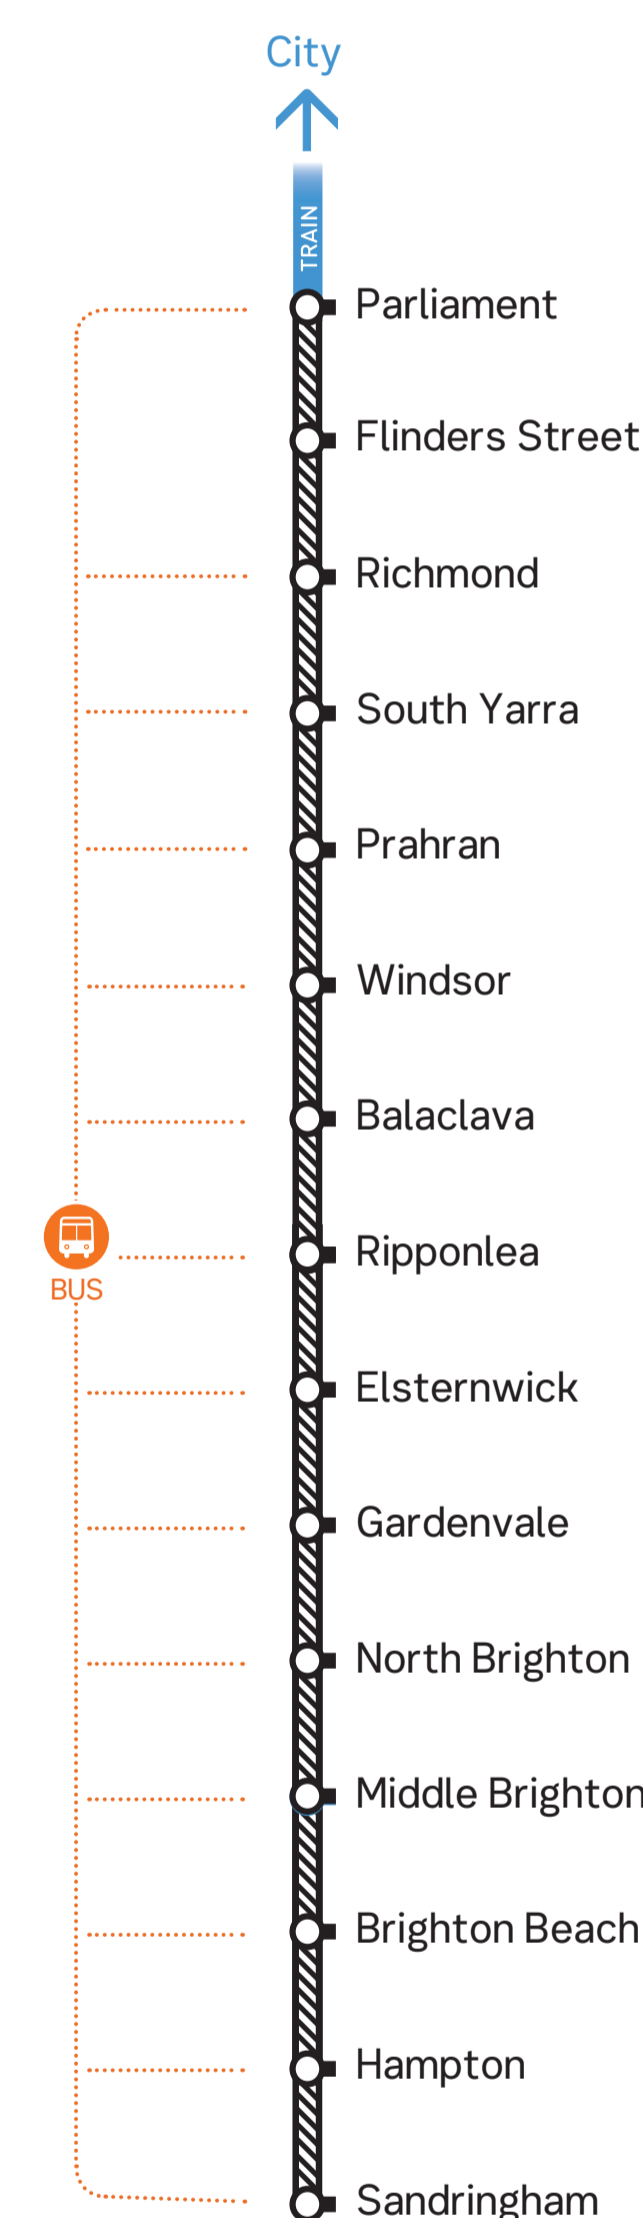

# Buses replace trains

Monday 3 June to Wednesday 5 June

## Buses replace trains between Parliament, South Yarra and Sandringham

Bus frequency		
From city, Parliament stopping all stations to Sandringham	4.45am to 8.28pm	5 to 15 minutes
From city, Parliament stopping all stations to Elsternwick	8.40pm to 12.12am	10 to 15 minutes
From city, Parliament stopping all stations to Sandringham	12.27am	1 bus only
From city, South Yarra stopping all stations to Elsternwick	9.24pm to 12.44am	5 to 15 minutes
From city, Caulfield express to Elsternwick, stopping all stations to Brighton Beach	4.45am to 8.25pm	5 to 10 minutes
From city, Caulfield express to Elsternwick, stopping all stations to Sandringham	7.55pm to 8.15pm, 8.20pm to 11.30pm, 11.50pm, 12.20am to 12.30am	10 minutes
To city, Sandringham stopping all stations to Parliament	4.21am to 9.28pm	5 to 15 minutes
To city, Elsternwick stopping all stations to Parliament	9.27pm, 9.45pm to 11.55pm, 12am	10 minutes
To city, Brighton Beach stopping all stations to Elsternwick, express to Parliament	5.19am to 8.54pm, 9.30pm	5 to 10 minutes
To city, Sandringham stopping all stations to Elsternwick, express to Parliament	9.07pm, 9.24pm, 9.28pm, 9.44pm to 10.54pm, 11pm	10 minutes
To city, Sandringham stopping all stations to Parliament	11.14pm to 11.32pm	20 minutes

Replacement bus departure times are approximate only and scheduled to run to the normal train timetable as closely as possible, subject to local traffic conditions.

Plan your journey at [ptv.vic.gov.au](http://ptv.vic.gov.au) or call 1800 800 007.