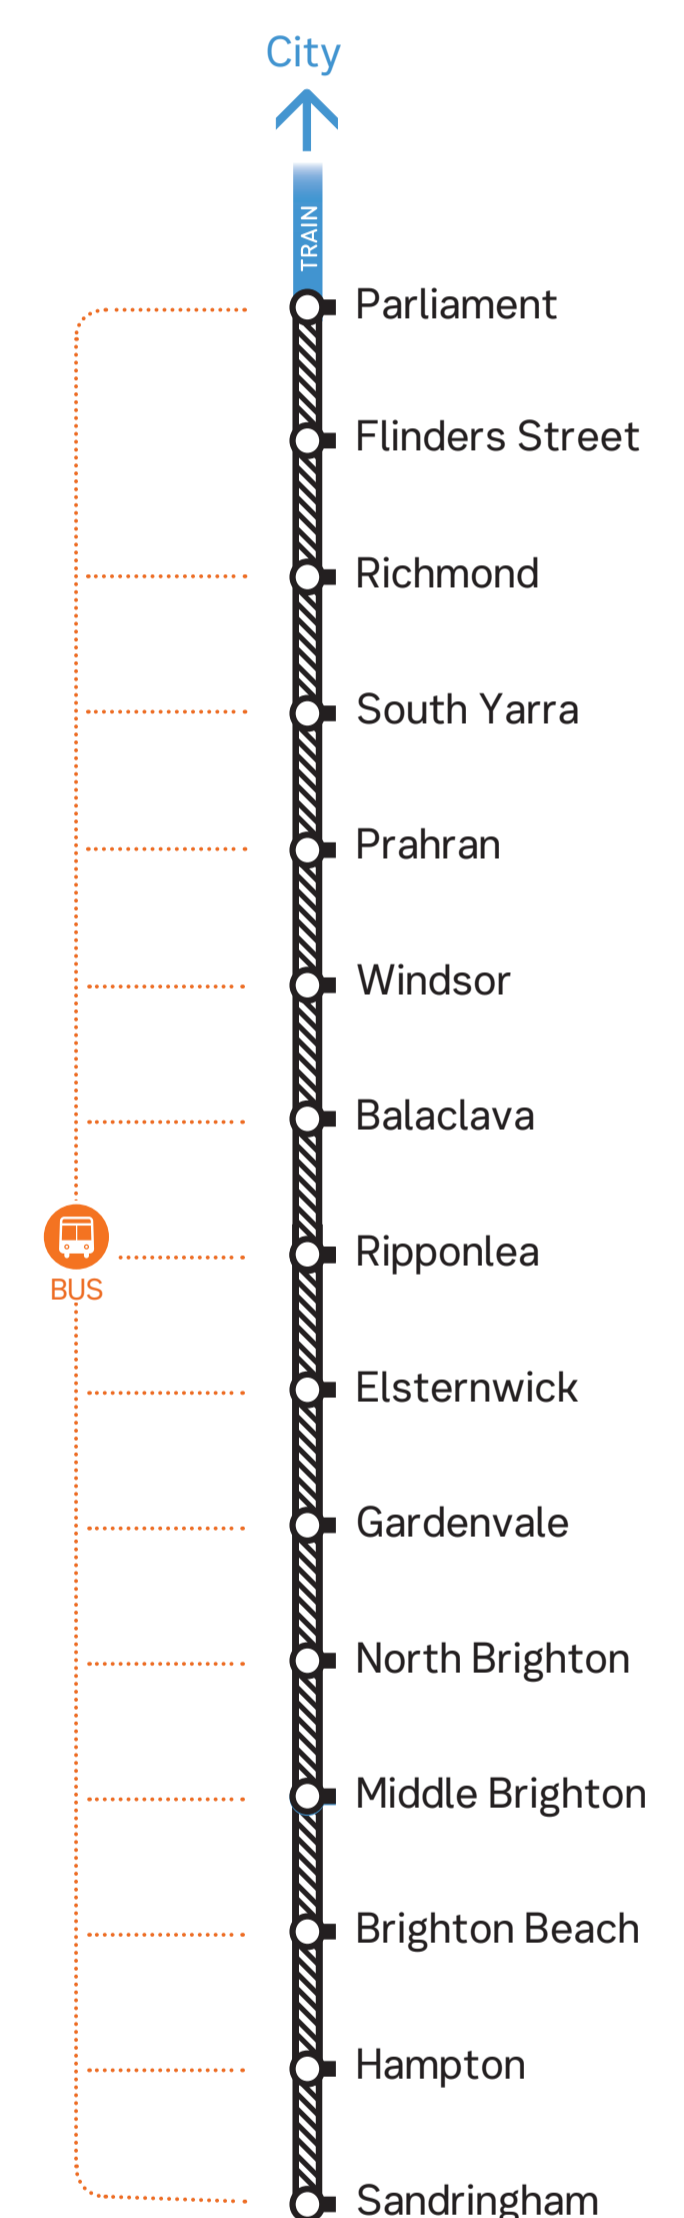

# Buses replace trains

Monday 3 June to Wednesday 5 June

## Buses replace trains between Parliament, South Yarra and Sandringham

### Bus frequency

From city, Parliament stopping all stations to Sandringham	4.45am to 8.28pm	5 to 15 minutes
From city, Parliament stopping all stations to Elsternwick	8.40pm to 12.12am	10 to 15 minutes
From city, Parliament stopping all stations to Sandringham	12.27am	1 bus only
From city, South Yarra stopping all stations to Elsternwick	9.24pm to 12.44am	5 to 15 minutes
From city, Parliament express to Elsternwick, stopping all stations to Brighton Beach	4.45am to 8.25pm	5 to 10 minutes
From city, Parliament express to Elsternwick, stopping all stations to Sandringham	7.55pm to 8.15pm, 8.20pm to 11.30pm, 11.50pm, 12.20am to 12.30am	10 minutes
To city, Sandringham stopping all stations to Parliament	4.21am to 9.28pm	5 to 15 minutes
To city, Elsternwick stopping all stations to Parliament	9.27pm, 9.45pm to 11.55pm, 12am	10 minutes
To city, Brighton Beach stopping all stations to Elsternwick, express to Parliament	5.19am to 8.54pm, 9.30pm	5 to 10 minutes
To city, Sandringham stopping all stations to Elsternwick, express to Parliament	9.07pm, 9.24pm, 9.28pm, 9.44pm to 10.54pm, 11pm	10 minutes
To city, Sandringham stopping all stations to Parliament	11.14pm to 11.32pm	20 minutes

Replacement bus departure times are approximate only and scheduled to run to the normal train timetable as closely as possible, subject to local traffic conditions.

Plan your journey at [ptv.vic.gov.au](http://ptv.vic.gov.au) or call 1800 800 007.