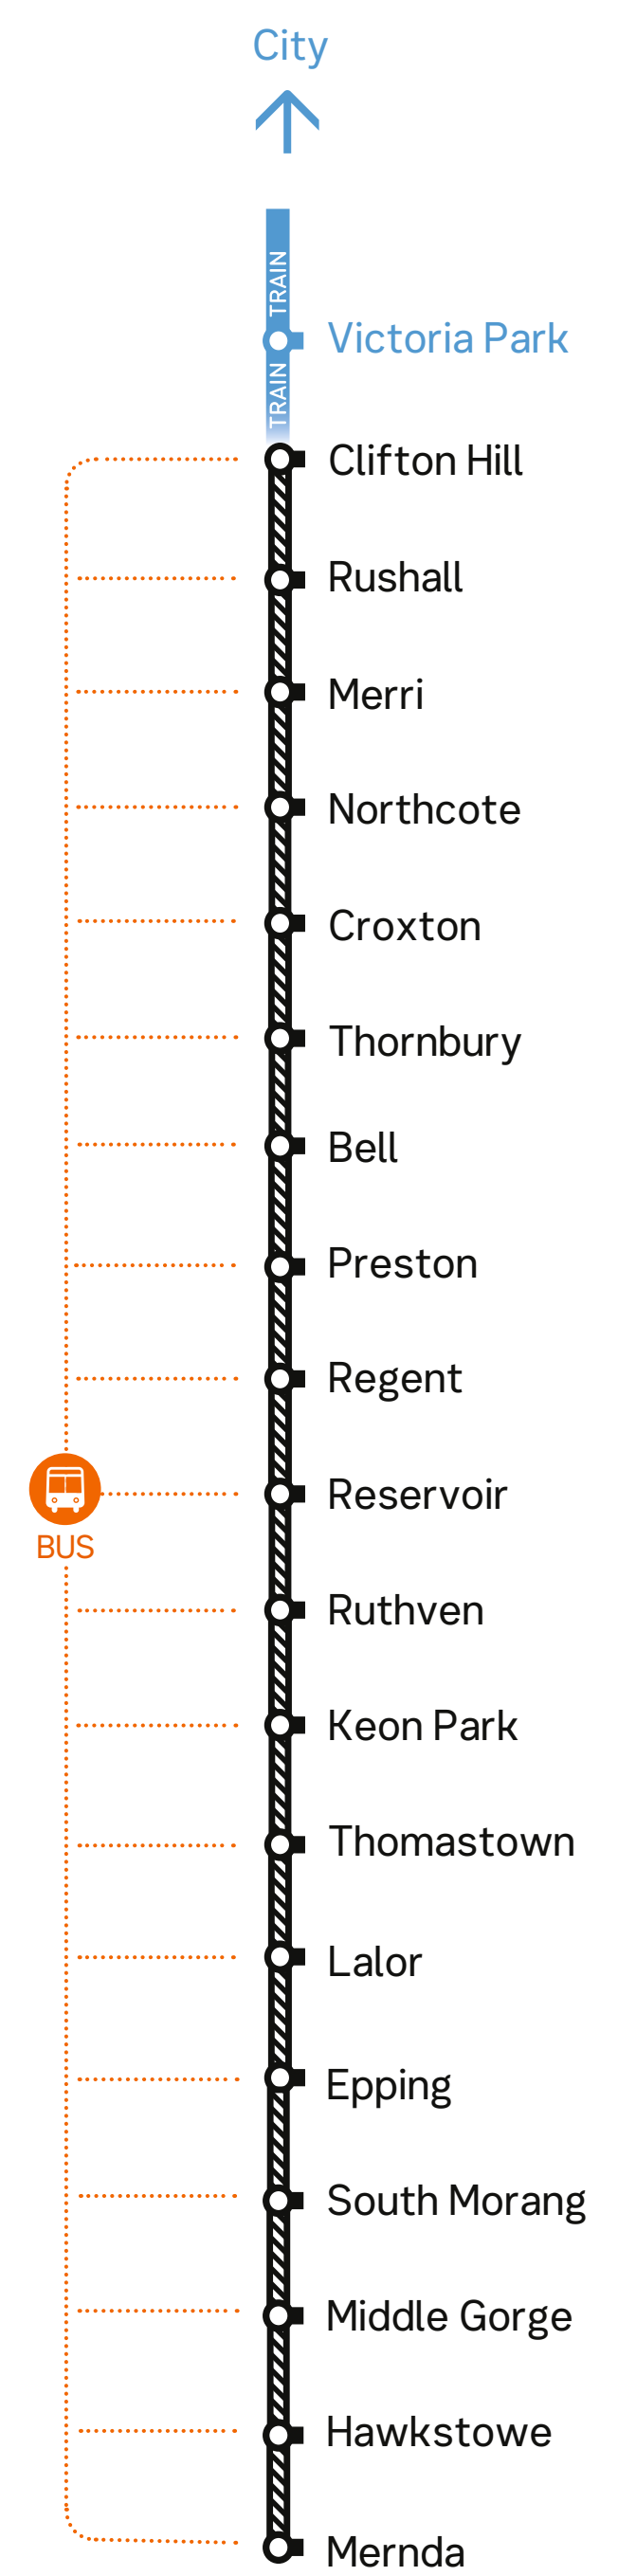

MERENDA LINE

Buses replace trains

Saturday 13 April and Sunday 14 April

Monday 15 April to Wednesday 17 April, 8.30pm to last train each night

Buses replace trains between Clifton Hill and Mernda

Bus frequency	
Saturday	
From city, Clifton Hill to Mernda	
1.25am, 2.07am to 5.02am, 5.38am	60 minutes
6.08am to 11.53pm	20 to 30 minutes
To city, Mernda to Clifton Hill	
12.04am to 4.03am	60 minutes
4.33am to 11.05pm	20 to 30 minutes
Sunday	
From city, Clifton Hill to Mernda	
12.23am to 1.25am	30 minutes
2.08am to 7.07am	60 minutes
8.14am to 10.13am	30 to 45 minutes
10.34am to 12.23am	20 to 30 minutes
To city, Mernda to Clifton Hill	
12.05am to 4.05am	60 minutes
5.20am to 9.10am	40 minutes
9.30am to 11.35pm	20 to 30 minutes
Monday to Wednesday	
From city, Clifton Hill to Mernda	
8.55pm to 12.25am	30 minutes
To city, Mernda to Clifton Hill	
8.16pm to 11.16pm	30 minutes

Replacement bus departure times are approximate only and scheduled to run to the normal train timetable as closely as possible, subject to local traffic conditions.

Plan your journey at ptv.vic.gov.au or call 1800 800 007.