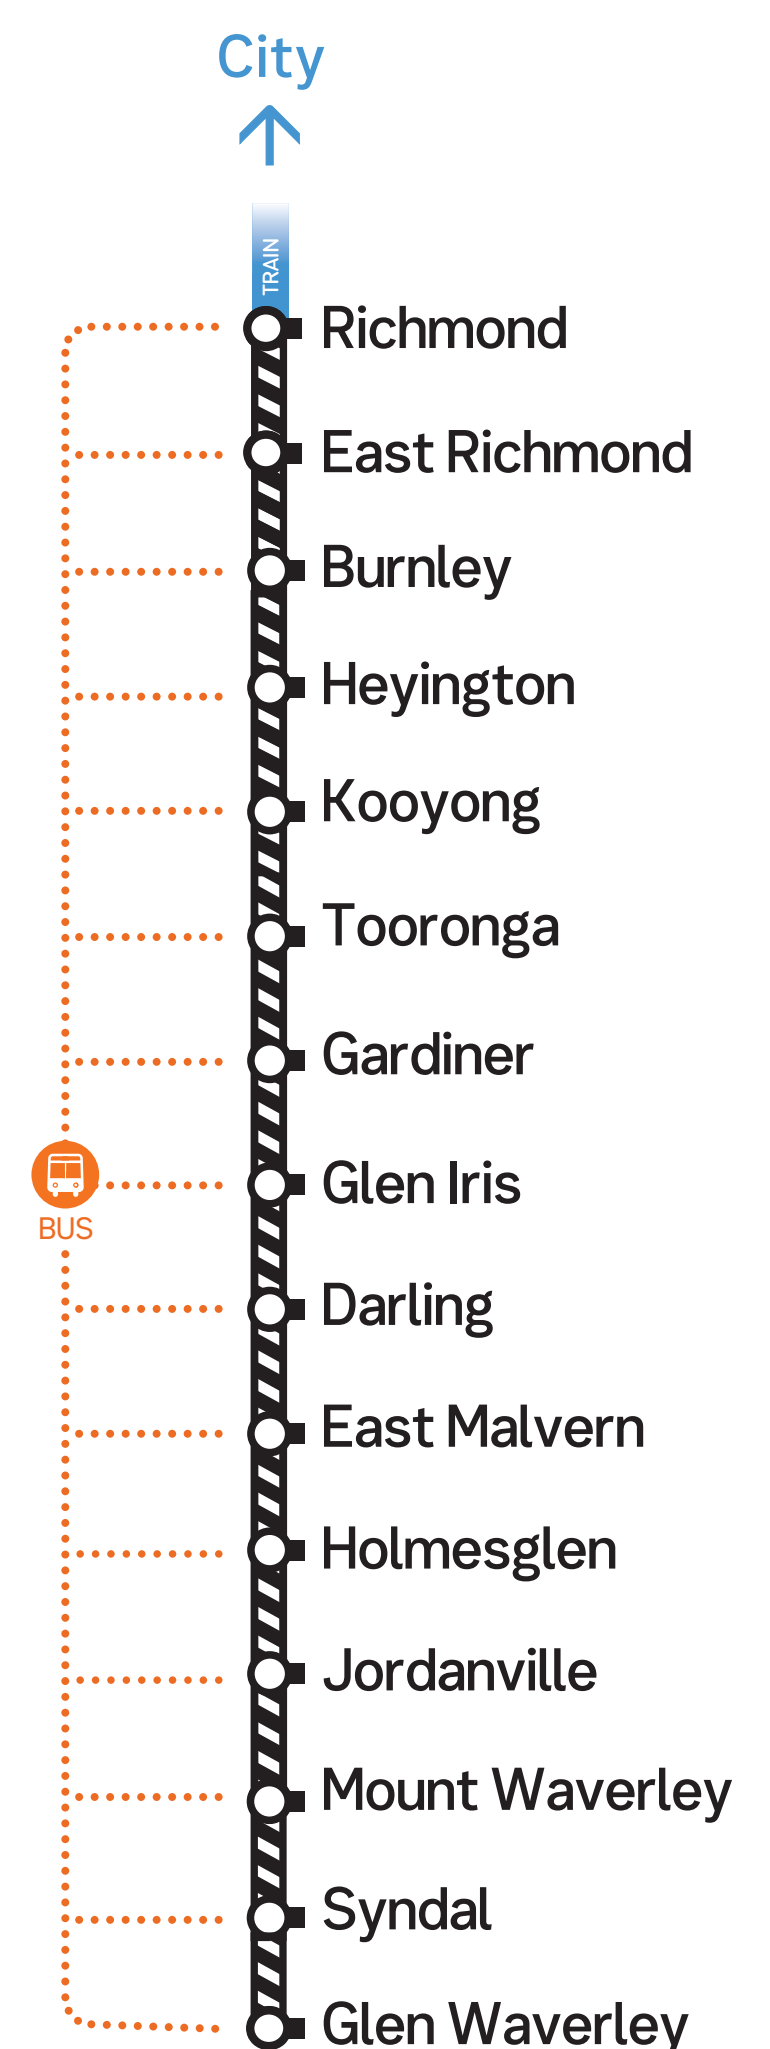

GLEN WAVERLEY LINE

Buses replace trains

Monday 25 March to Wednesday 27 March, 8.30pm to last train each night

Buses replace trains between Richmond and Glen Waverley

Bus frequency

From city

8.37pm to 9.52pm

10 to 15 minutes

10.17pm to 12.21am

30 minutes

To city

8.58pm to 12.22am

30 minutes

Replacement bus departure times are approximate only and scheduled to run to the normal train timetable as closely as possible, subject to local traffic conditions.

Buses also replace trains on the Belgrave, Lilydale and Alamein lines.

Plan your journey at ptv.vic.gov.au or call 1800 800 007.

TRANSPORT FOR VICTORIA

Authorised by Transport for Victoria, 1 Spring Street, Melbourne

PUBLIC
TRANSPORT
VICTORIA **PT**