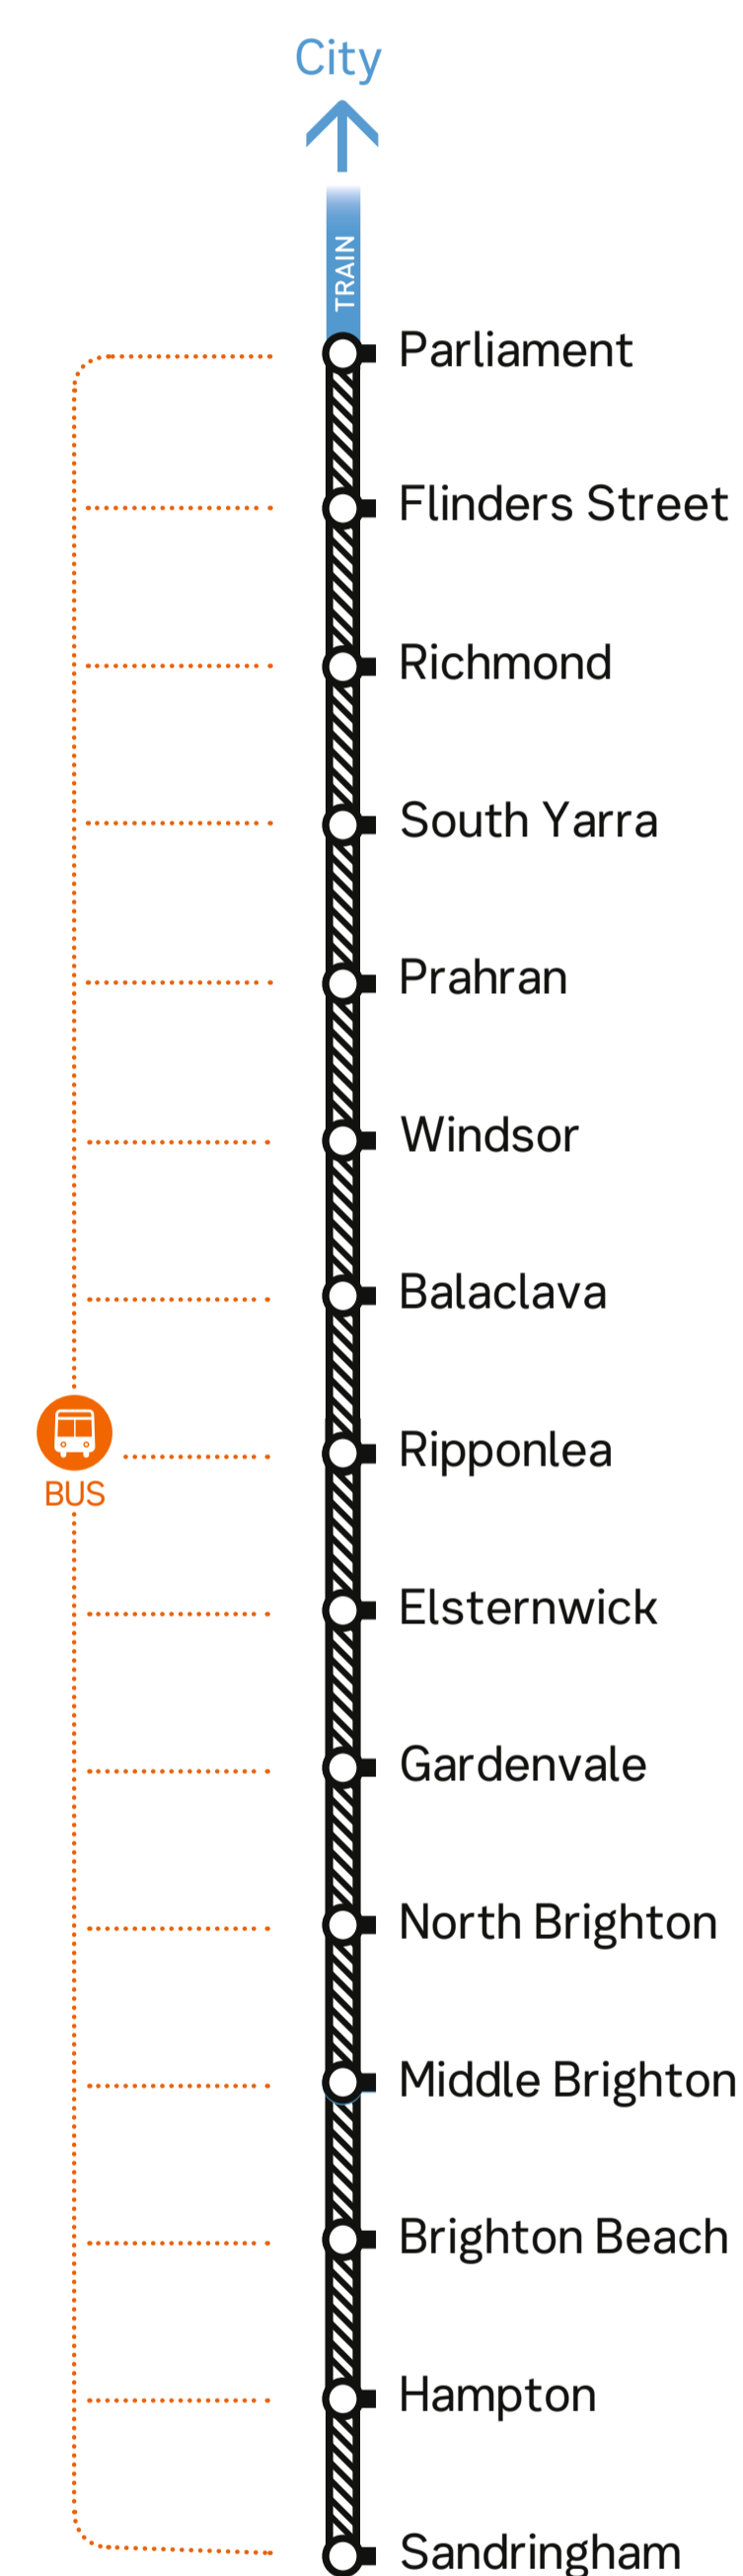

## SANDRINGHAM LINE

# Buses replace trains

Saturday 13 April and Sunday 14 April

Buses replace trains between  
Flinders Street, Parliament and Sandringham

Bus frequency	
<b>Saturday</b>	
From city, Flinders Street to Sandringham	
12.35am, 1.25am to 4.20am, 4.45am	60 minutes
4.45am to 6.55am	20 to 30 minutes
From city, Parliament to Sandringham	
7.10am to 9.50pm	10 to 20 minutes
From city, Flinders Street to Sandringham	
9.55pm to 11.55pm	20 minutes
To city, Sandringham to Flinders Street	
1.40am to 4.45am	60 minutes
5.18am to 6.18am	30 minutes
To city, Sandringham to Parliament	
6.13am to 9.08pm	10 to 20 minutes
To city, Sandringham to Flinders Street	
8.53pm to 11.53pm	20 to 30 minutes
<b>Sunday</b>	
From city, Flinders Street to Sandringham	
12.15am to 1.35am	30 minutes
1.55am to 4am	60 minutes
4.20am to 7am	30 minutes
From city, Parliament to Sandringham	
7.10am to 12.23am	10 to 20 minutes
To city, Sandringham to Flinders Street	
12.13am, 12.45am to 2.40am	60 minutes
3.40am to 5.45am	30 minutes
To city, Sandringham to Parliament	
6am to 11.23pm	10 to 20 minutes

Replacement bus departure times are approximate only and scheduled to run to the normal train timetable as closely as possible, subject to local traffic conditions.

Plan your journey at [ptv.vic.gov.au](http://ptv.vic.gov.au) or call 1800 800 007.