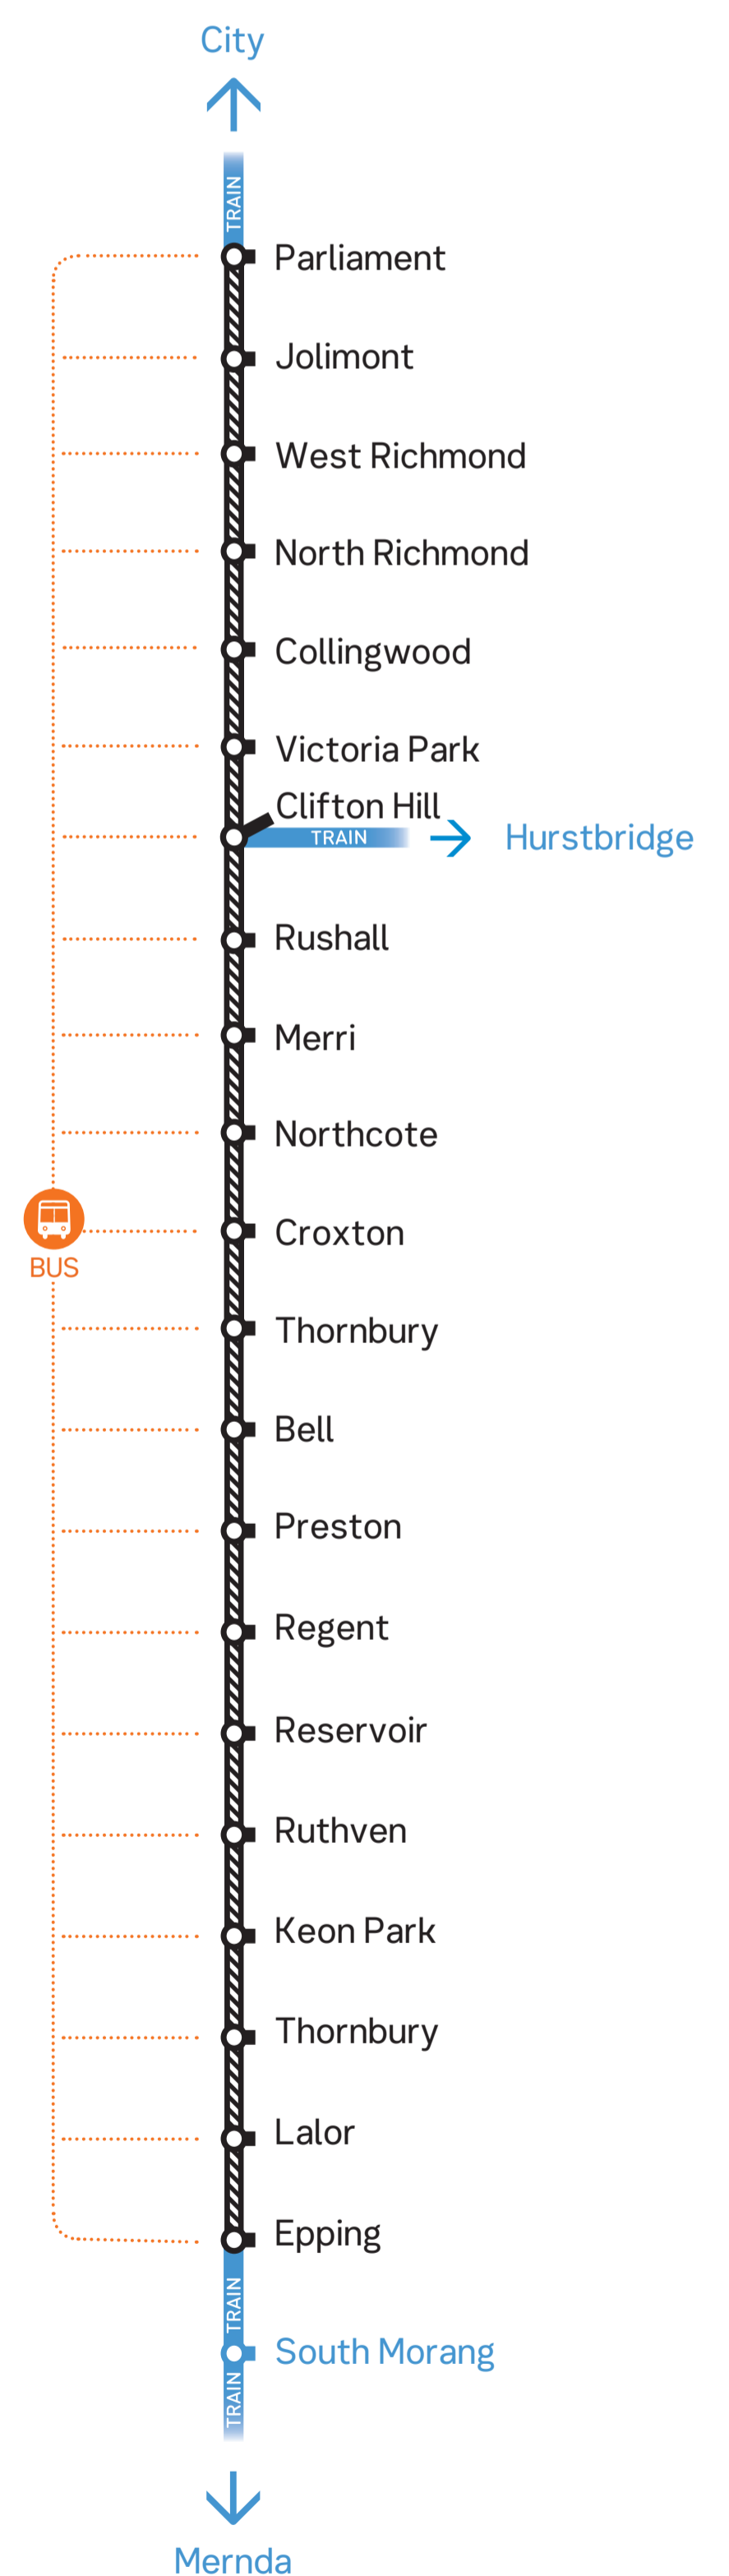

MERNDA AND HURSTBRIDGE LINES

# Buses replace trains

From 8.20pm to last train Wednesday 3 April

Buses replace trains between  
Parliament, Clifton Hill and Epping

## Bus frequency

From city

8.23pm to 12.25am

30 minutes

To city

8.37pm to 11.36pm

30 minutes

Replacement bus departure times are approximate only and scheduled to run to the normal train timetable as closely as possible, subject to local traffic conditions.

Plan your journey at [ptv.vic.gov.au](http://ptv.vic.gov.au) or call 1800 800 007.

TRANSPORT FOR VICTORIA

Authorised by Transport for Victoria, 1 Spring Street, Melbourne

PUBLIC  
TRANSPORT  
VICTORIA **PT**