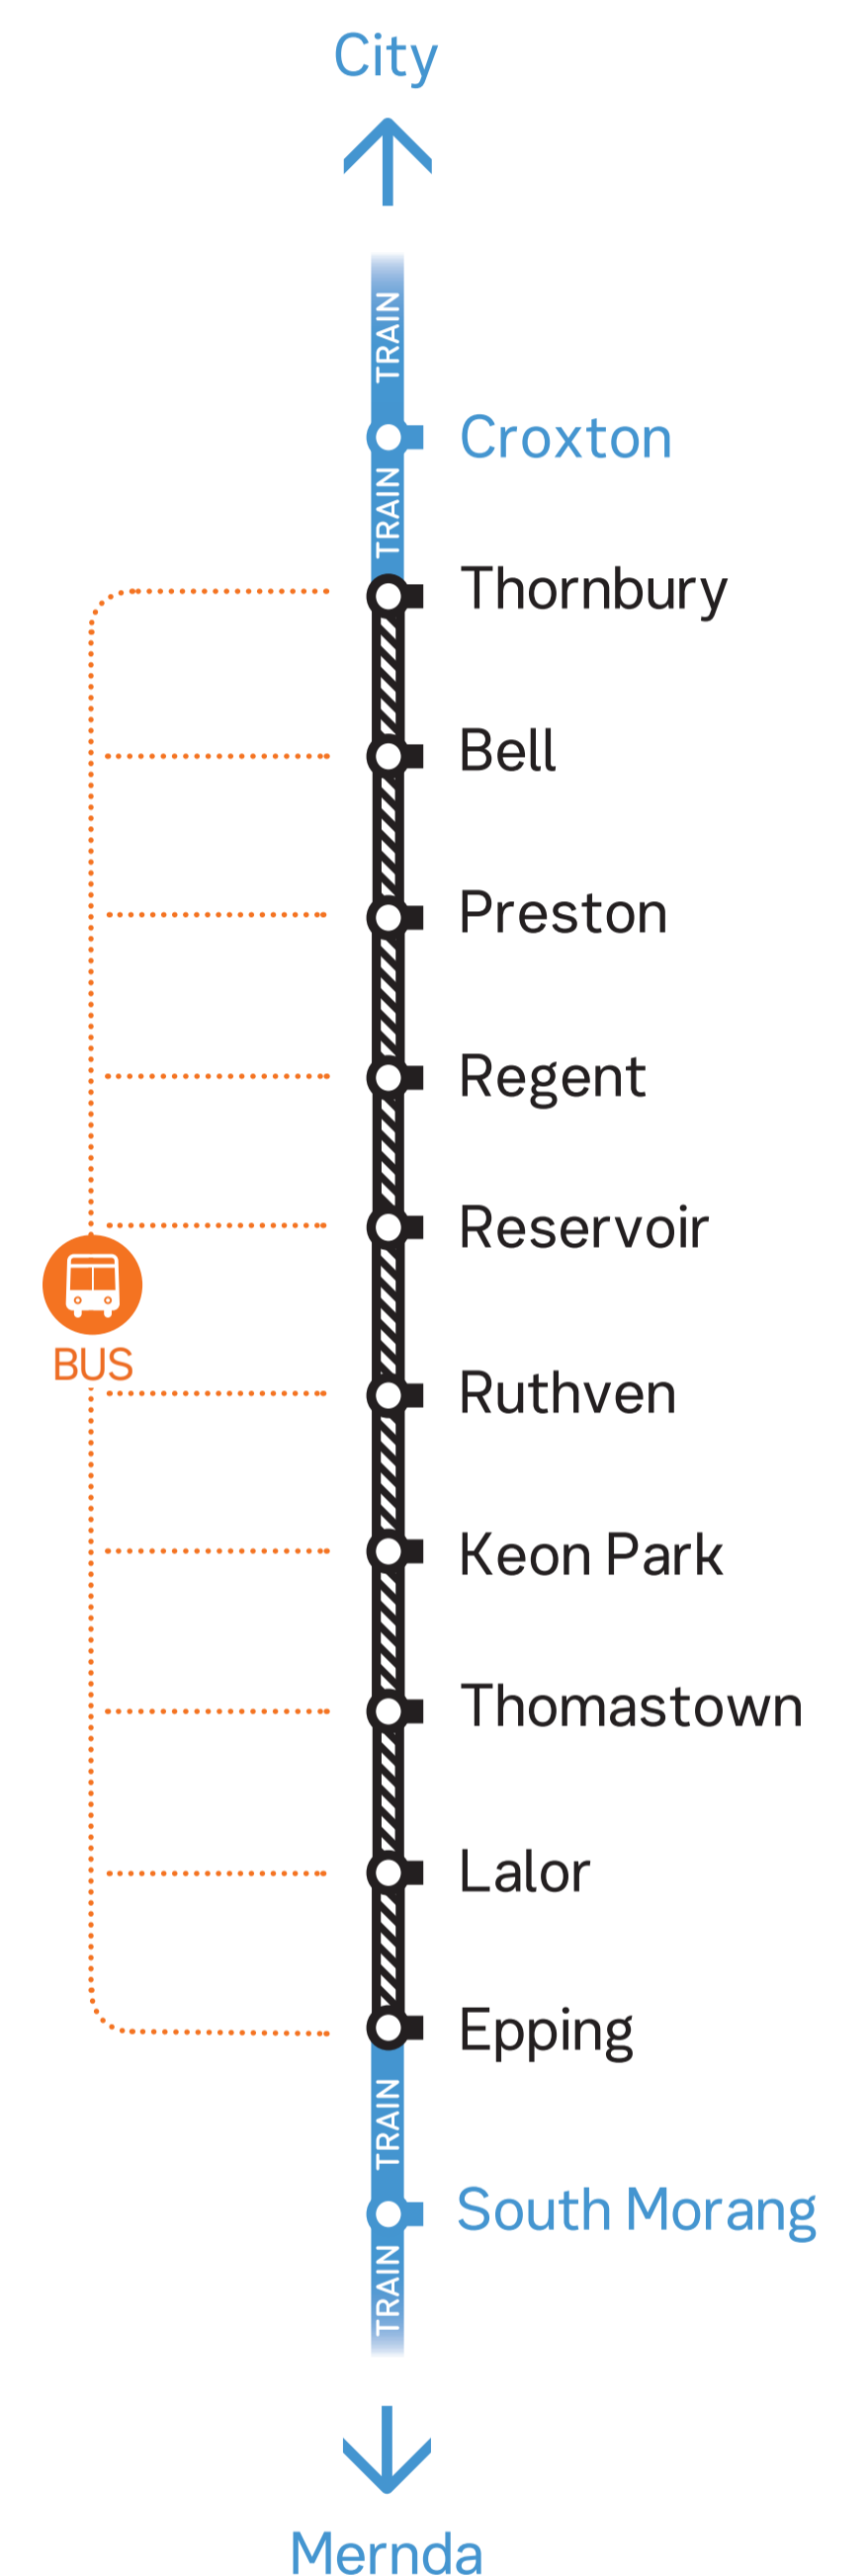

MERNDA LINE

Buses replace trains

Thursday 4 April to Tuesday 9 April

Buses replace trains between Thornbury and Epping

Bus frequency	
Weekdays	
From city, Thornbury stopping all stations to Thomastown	
4.35am to 6am	10 to 20 minutes
6.05am to 7.30pm	5 to 10 minutes
7.42pm to 12.33am	20 to 30 minutes
From city, Thornbury express to Keon Park, stopping all stations to Epping	
4.30am to 7.42pm	5 to 15 minutes
8.01pm to 12.38am	30 minutes
To city, Epping stopping all stations to Keon Park, express to Thornbury	
3.54am to 7.50pm	5 to 15 minutes
8.07pm to 11.07pm	30 minutes
11.45pm, 11.48pm	Friday only
To city, Thomastown stopping all stations to Thornbury	
3.57am to 5.33am	20 minutes
5.34am to 7.50pm	5 to 10 minutes
8.07pm to 11.10pm	20 to 30 minutes
Saturday	
From city, Thornbury stopping all stations to Thomastown and Thornbury express to Keon Park, stopping all stations to Epping	
12.55am, 1.22am, 2.05am to 6am	60 minutes
6.17am to 11.31pm	20 to 30 minutes
To city, Epping stopping all stations to Keon Park, express to Thornbury	
12.35am, 1.53am to 3.40am	40 to 60 minutes
4.34am to 11.40pm	20 to 30 minutes
To city, Thomastown stopping all stations to Thornbury	
12.45am, 1.03am, 1.45am to 4.44am	60 minutes
5.15am to 11.45pm	20 to 30 minutes
Sunday	
From city, Thornbury stopping all stations to Thomastown and Thornbury express to Keon Park, stopping all stations to Epping	
12.01am to 1.31am	30 minutes
2.15am to 10.22am	40 to 60 minutes
10.42am to 12.35am	20 to 30 minutes
To city, Epping stopping all stations to Keon Park, express to Thornbury	
12.09am to 12.56am	20 to 30 minutes
1.40am to 9.28am	40 to 60 minutes
9.48am to 11.26pm	20 to 30 minutes
To city, Thomastown stopping all stations to Thornbury	
12.14am to 1.01am	15 to 30 minutes
1.45am to 5.45am, 7am	60 minutes
7.38am to 9.38am	60 minutes
9.58am to 11.36pm	20 to 30 minutes