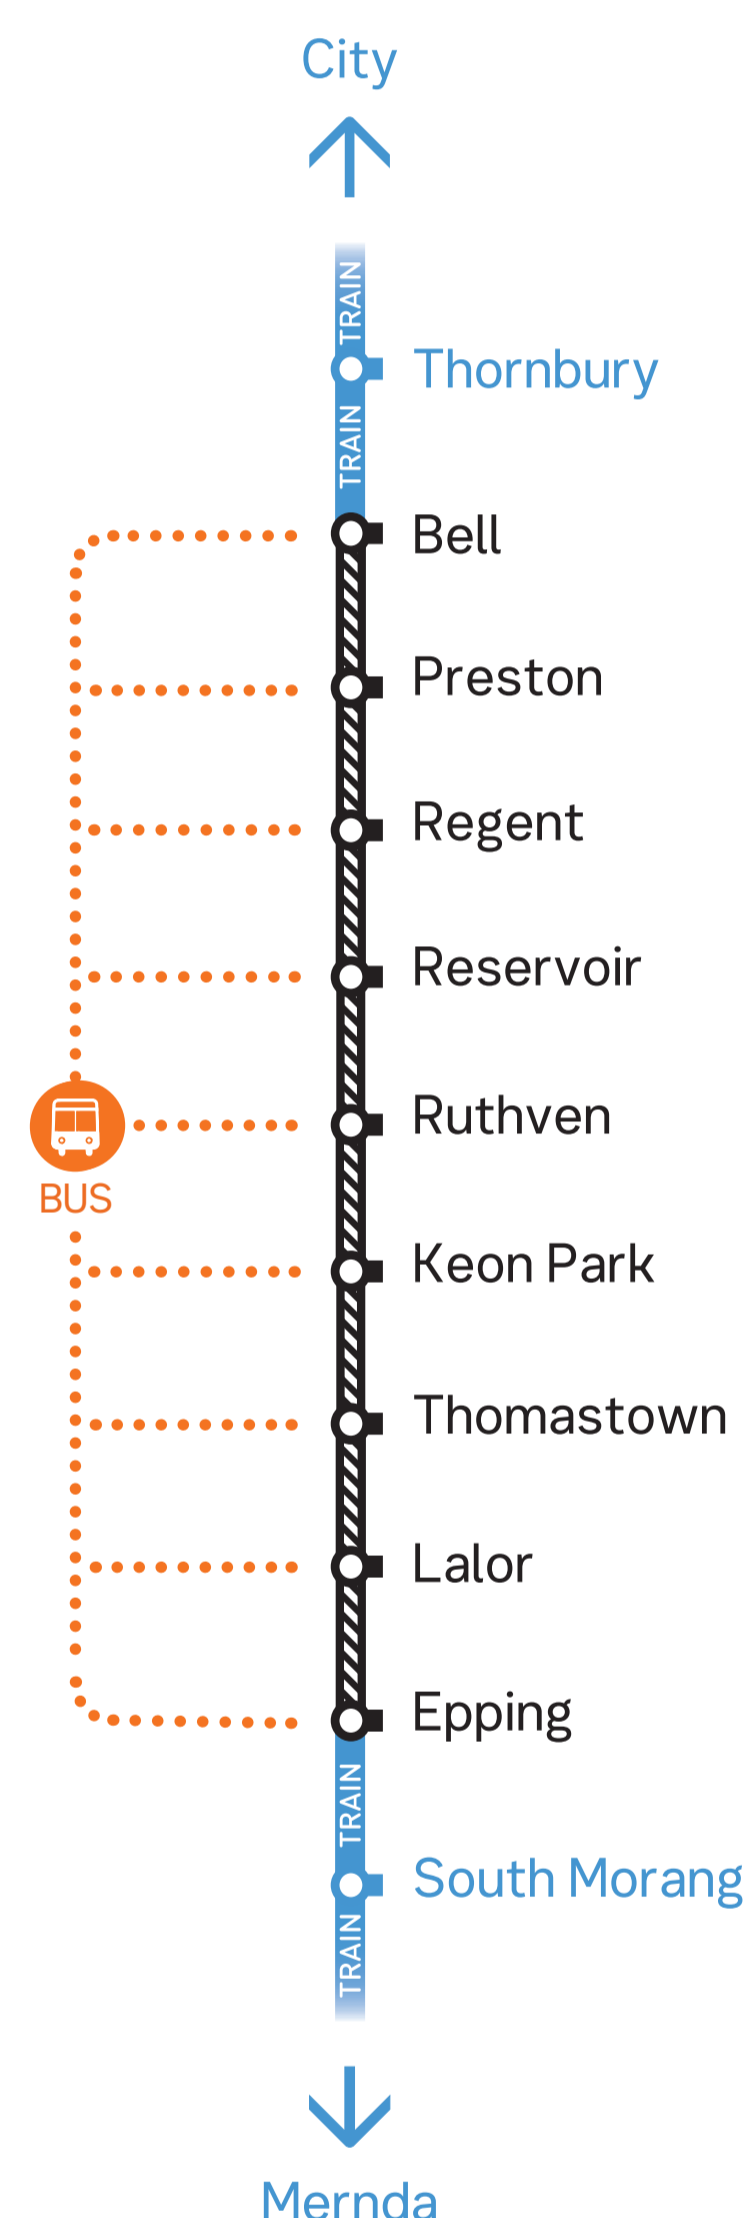

MERNDA LINE

## Buses replace trains between Bell and Epping

#### From city

9.05pm to 12.35am

30 minutes

#### To city

8.36pm to 11.16pm

30 minutes

Replacement bus departure times are approximate only and scheduled to run to the normal train timetable as closely as possible, subject to local traffic conditions.