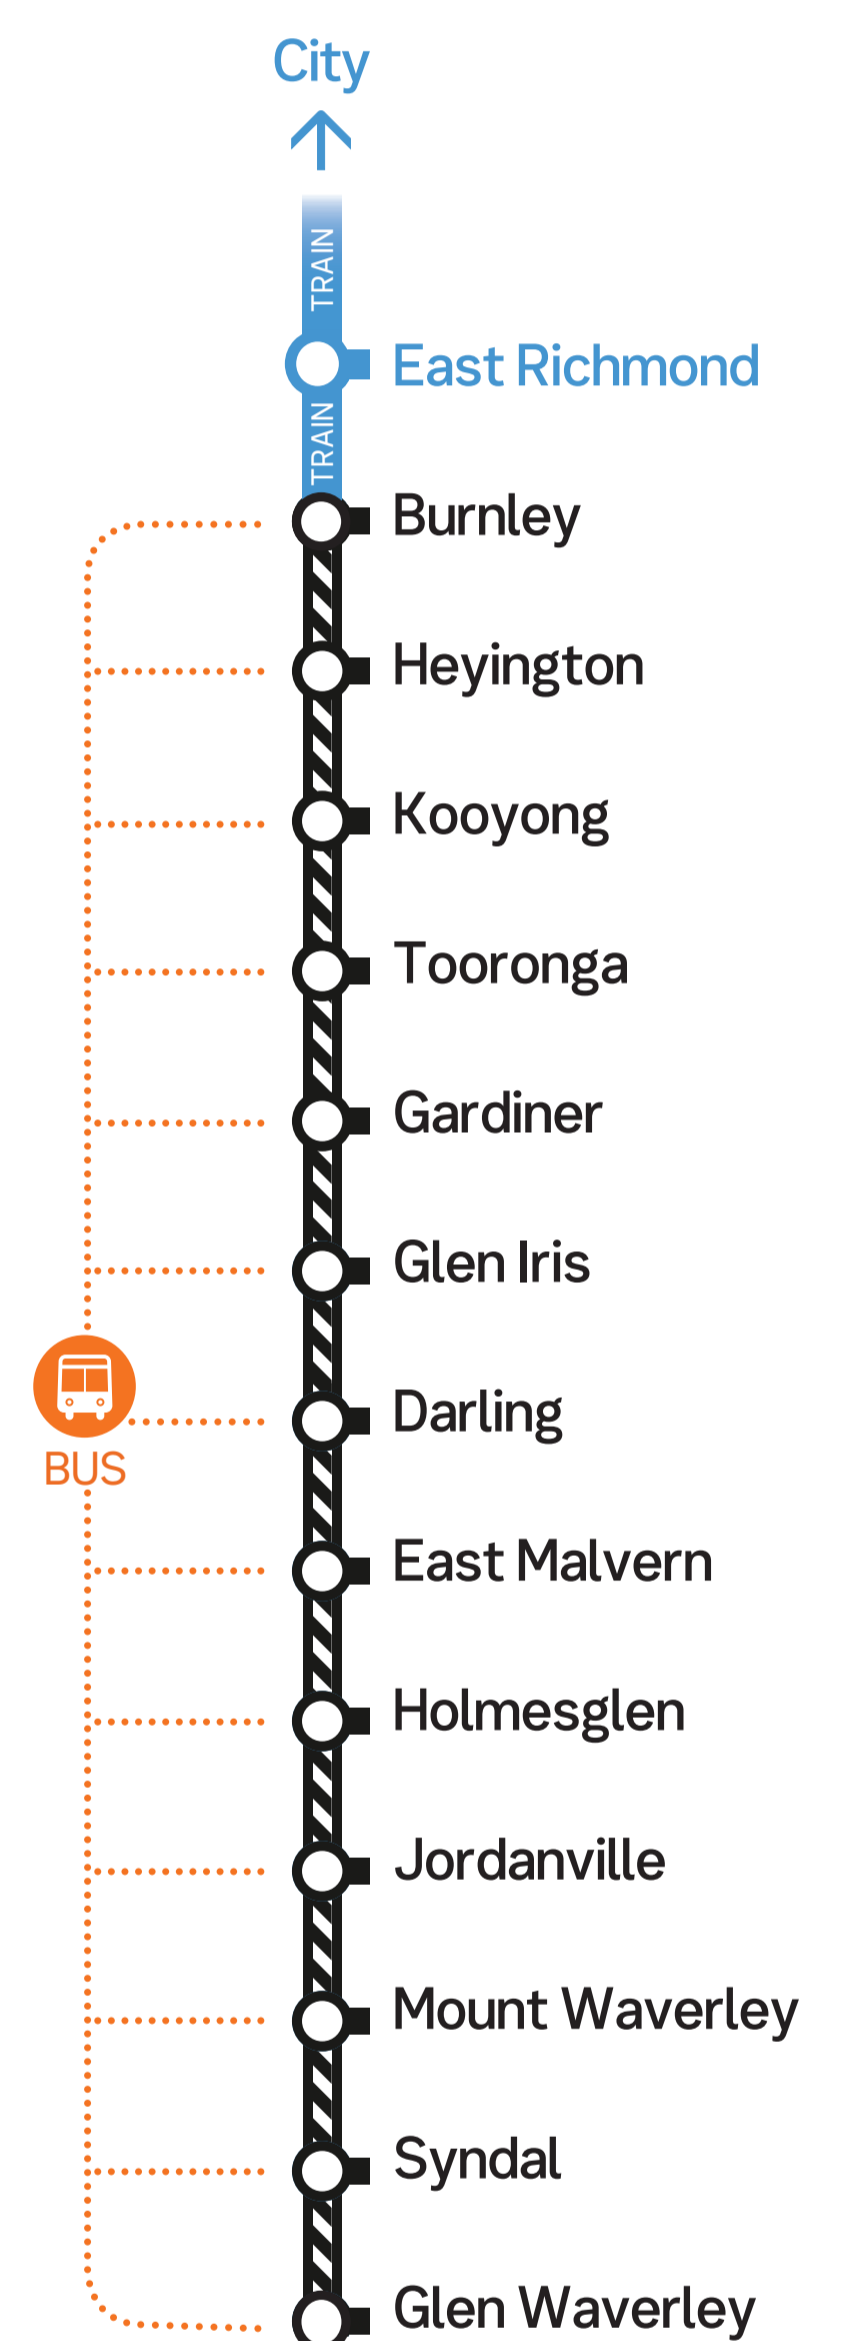

## GLEN WAVERLEY LINE

# Buses replace trains

From 9pm Friday 22 March to last train Sunday 24 March

## Buses replace trains between Burnley and Glen Waverley

Bus frequency	
<b>Friday night</b>	
From city	
8.54pm to 12.24am	30 minutes
To city	
8.15pm to 10.45pm, 11.28pm, 11.48pm	30 minutes
<b>Saturday</b>	
From city	
12.52am, 1.22am to 4.30am	60 minutes
5.41am to 12.26am	20 to 30 minutes
To city	
12.58am to 3.58am	60 minutes
5.08am to 12.18am	20 to 30 minutes
<b>Sunday</b>	
From city	
12.52am, 1.22am to 7.20am	60 minutes
8.16am to 12.16am	20 to 30 minutes
To city	
12.58am to 5.58am	60 minutes
6.44am, 7.29am to 11.28pm	20 to 30 minutes

Replacement bus departure times are approximate only and scheduled to run to the normal train timetable as closely as possible, subject to local traffic conditions.

Plan your journey at [ptv.vic.gov.au](http://ptv.vic.gov.au) or call 1800 800 007.