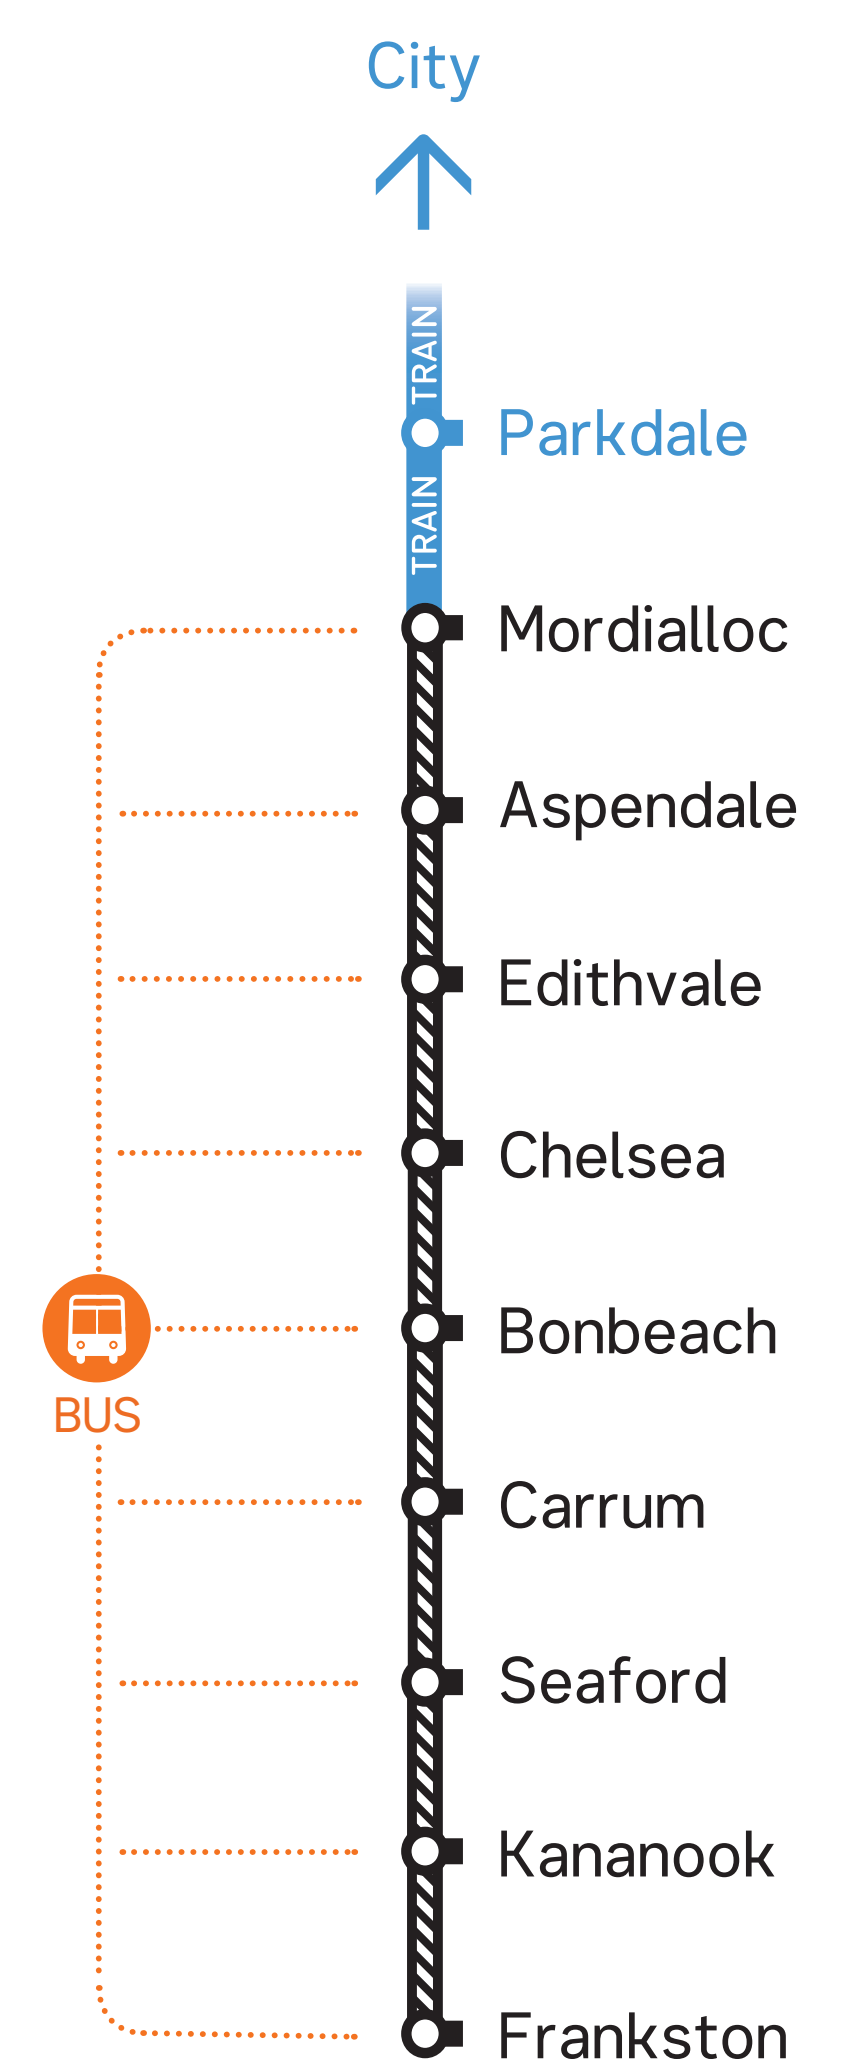

FRANKSTON LINE

## Buses replace trains between Mordialloc and Frankston

#### From city

5.03am to 8.03pm

10 to 15 minutes

8.26pm to 1.02am

20 to 30 minutes

#### To city

3.50am to 10.40pm

10 to 20 minutes

10.50pm to 11.20pm

30 minutes

Replacement bus departure times are approximate only and scheduled to run to the normal train timetable as closely as possible, subject to local traffic conditions.