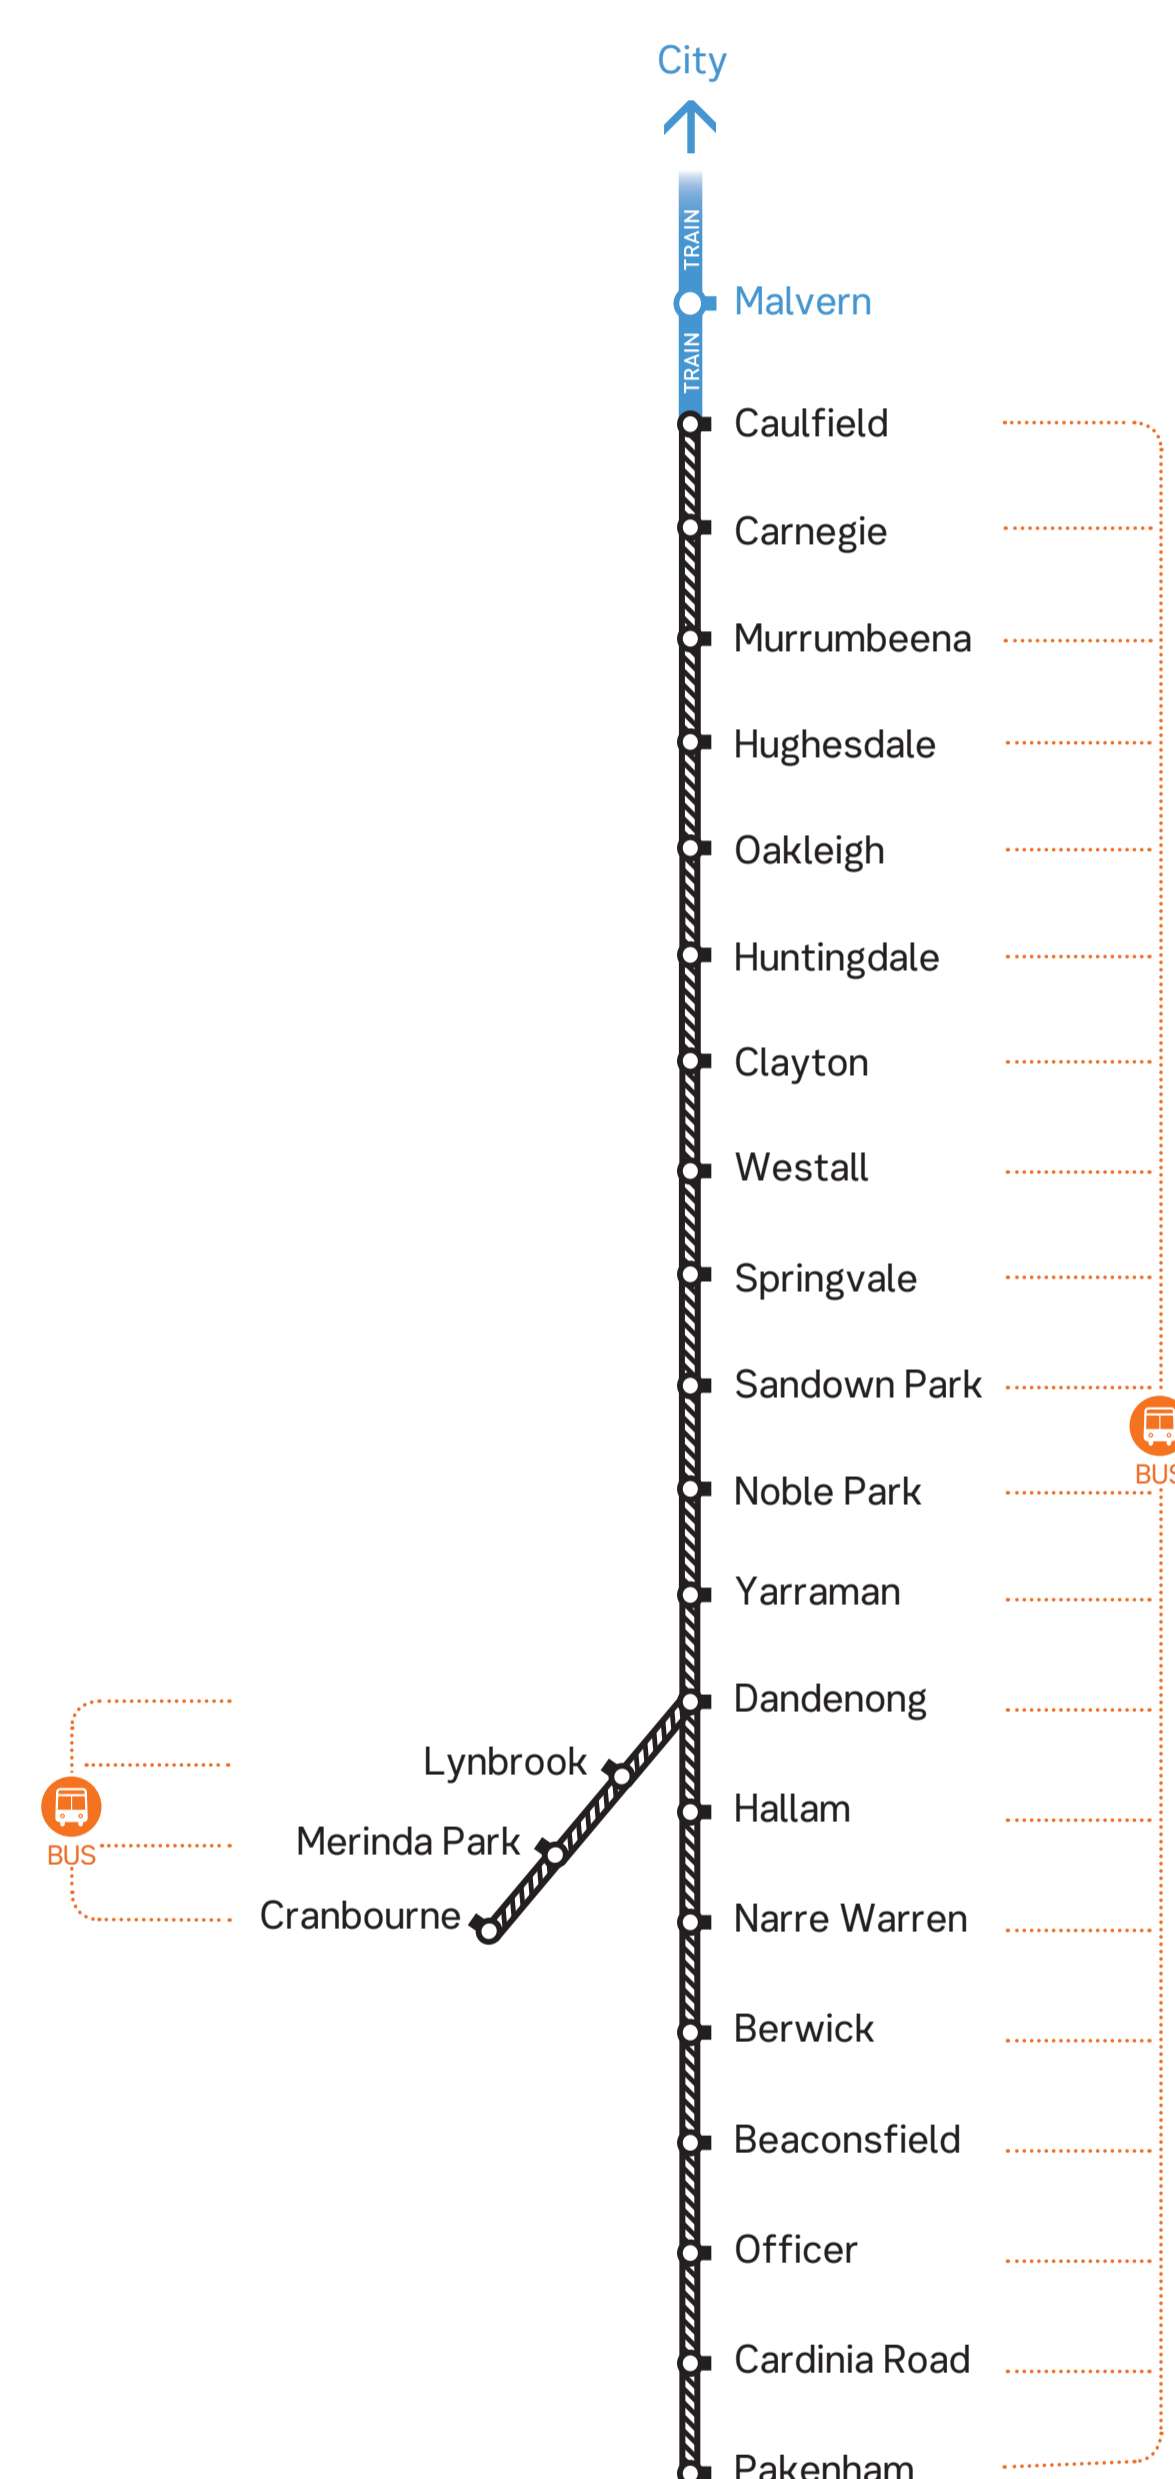

# CRANBOURNE AND PAKENHAM LINES

# Buses replace trains

## Wednesday 27 March

Buses replace trains as follows  
 Between Westall, Cranbourne and Pakenham, from first train to 6.30pm  
 Between Caulfield, Cranbourne and Pakenham, 6.30pm to last train

Bus frequency	
<b>Wednesday</b>	
From city, Dandenong stopping all stations to Cranbourne	
4.10am to 5.30am	20 minutes
From city, Westall stopping all stations to Pakenham	
4.50am to 8.01pm	20 minutes
To city, Cranbourne stopping all stations to Dandenong, express to Westall	
3.45am to 6.22pm	10 minutes
To city, Pakenham stopping all stations to Westall	
3.05am to 5.56pm	20 minutes
To city, Berwick stopping all stations to Westall	
3.35am to 6.26pm	10 minutes
<b>Wednesday night</b>	
From city, Caulfield stopping all stations to Dandenong	
7.54pm to 10.43pm	10 to 20 minutes
11.03pm to 12.30am	30 minutes
From city, Caulfield express to Westall, express to Dandenong then stopping all stations to Cranbourne	
7.54pm to 10.48pm	10 to 20 minutes
11.03pm to 12.30am	30 minutes
From city, Caulfield express to Dandenong, stopping all stations to Pakenham	
7.54pm to 10.43pm	10 to 20 minutes
11.03pm to 12.30am	30 minutes
To city, Cranbourne stopping all stations to Dandenong, express to Caulfield	
6.30pm to 11.17pm	10 to 20 minutes
To city, Pakenham stopping all stations to Dandenong express to Caulfield	
6.25pm to 11.05pm	10 to 20 minutes
To city, Dandenong stopping all stations to Caulfield	
6.44pm to 7.35pm	10 minutes
8.55pm to 11.24pm	20 minutes

Replacement bus departure times are approximate only and scheduled to run to the normal train timetable as closely as possible, subject to local traffic conditions.

Plan your journey at [ptv.vic.gov.au](http://ptv.vic.gov.au) or call 1800 800 007.