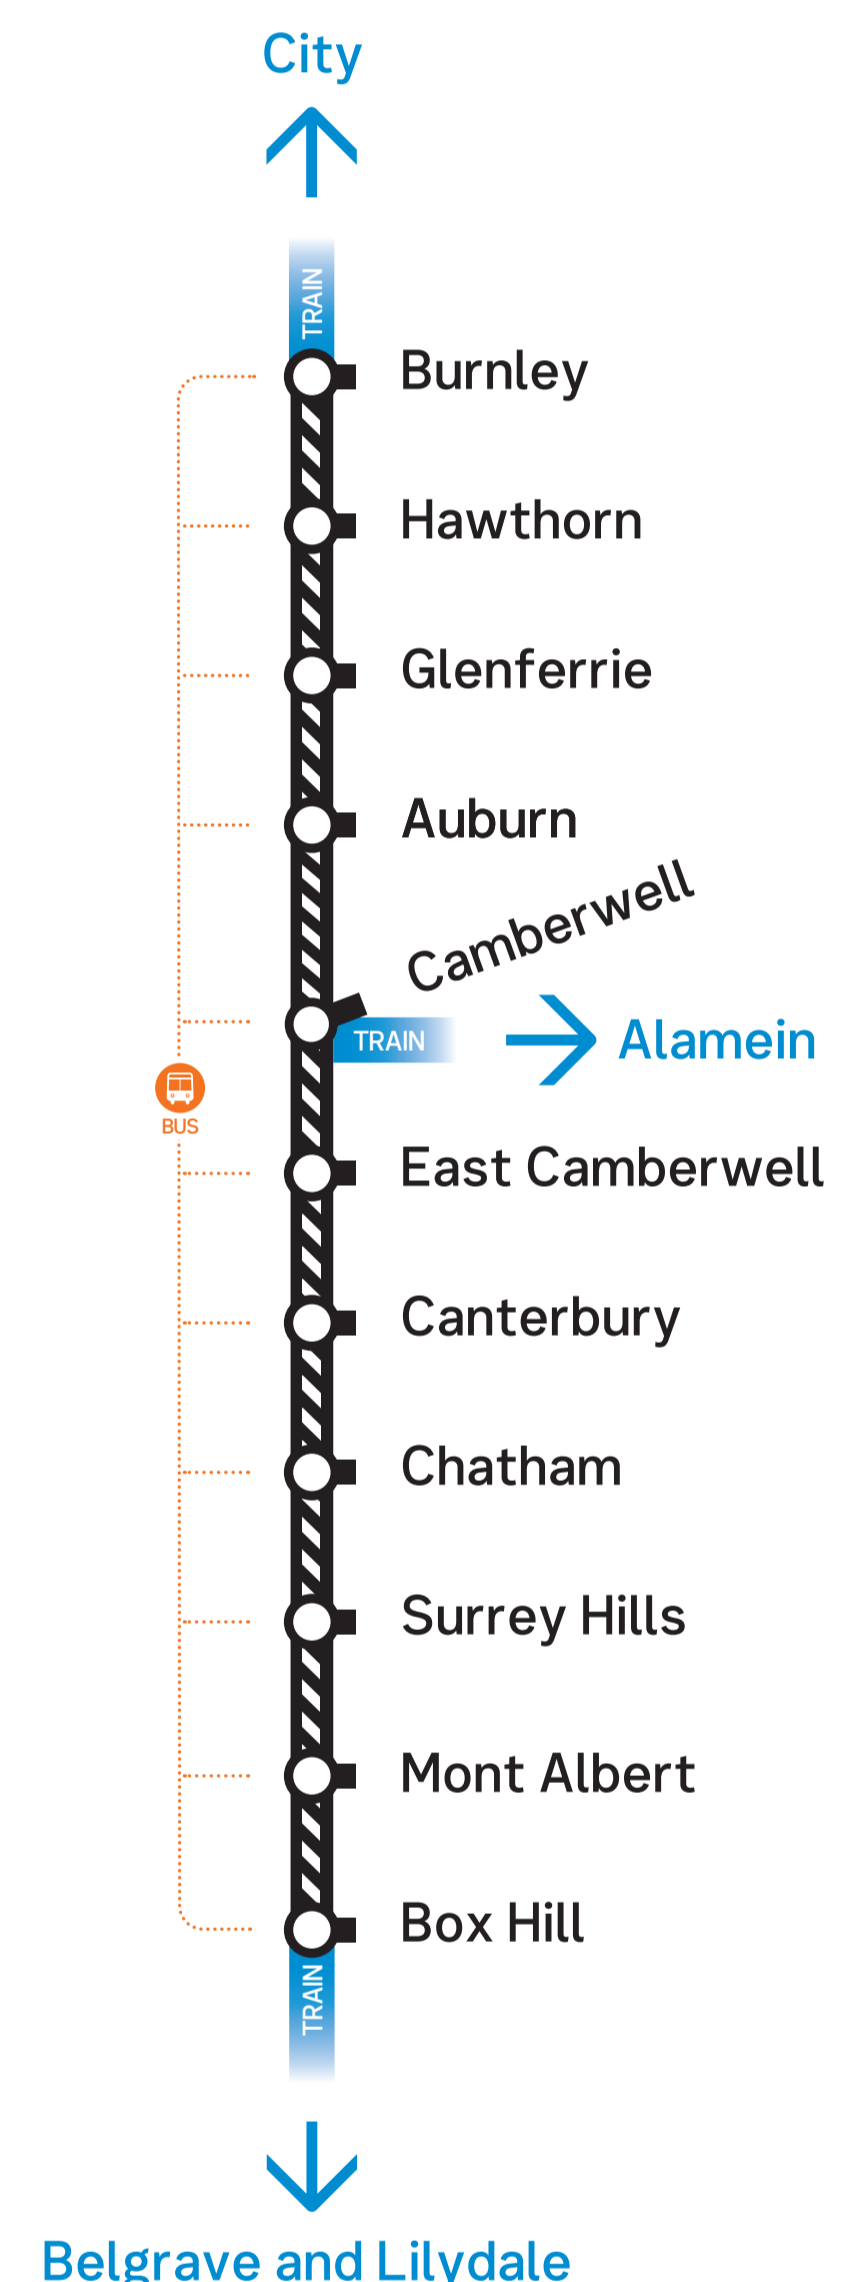

BELGRAVE, LILYDALE AND ALAMEIN LINES

Buses replace trains

From 9.30pm Thursday 7 March to last train Friday 8 March

Buses replace trains between Burnley and Box Hill

Bus frequency

Thursday

From city, Burnley to Box Hill, stopping all stations

9.40pm to 12.30am

10 minutes

To city, Box Hill to Burnley, stopping all stations

9.31pm to 12.10am

10 minutes

Friday

From city, Burnley express to Camberwell, stopping all stations to Box Hill

4.43am to 12.48am

10 to 15 minutes

1.20am to 2.55am

30 minutes

From city, Burnley to Camberwell, stopping all stations

4.53am to 11.58pm, 12.18am to 12.28am

10 minutes

12.48am to 1.20am, 2am to 3.05am

30 minutes

To city, from Box Hill to Camberwell, express to Burnley

4.45am to 12.11am

10 to 15 minutes

12.31am to 2.31am, 3.31am

30 minutes

To city, from Camberwell to Burnley, stopping all stations

4.55am to 12.30am

5 to 15 minutes

12.50am to 1.50am, 2.40am, 3.50am

30 minutes

Replacement bus departure times are approximate only and scheduled to run to the normal train timetable as closely as possible, subject to local traffic conditions.

Please note that trains run to an altered timetable during this time.

Plan your journey at ptv.vic.gov.au or call 1800 800 007.

TRANSPORT FOR VICTORIA

Authorised by Transport for Victoria, 1 Spring Street, Melbourne

PUBLIC
TRANSPORT
VICTORIA **PT**