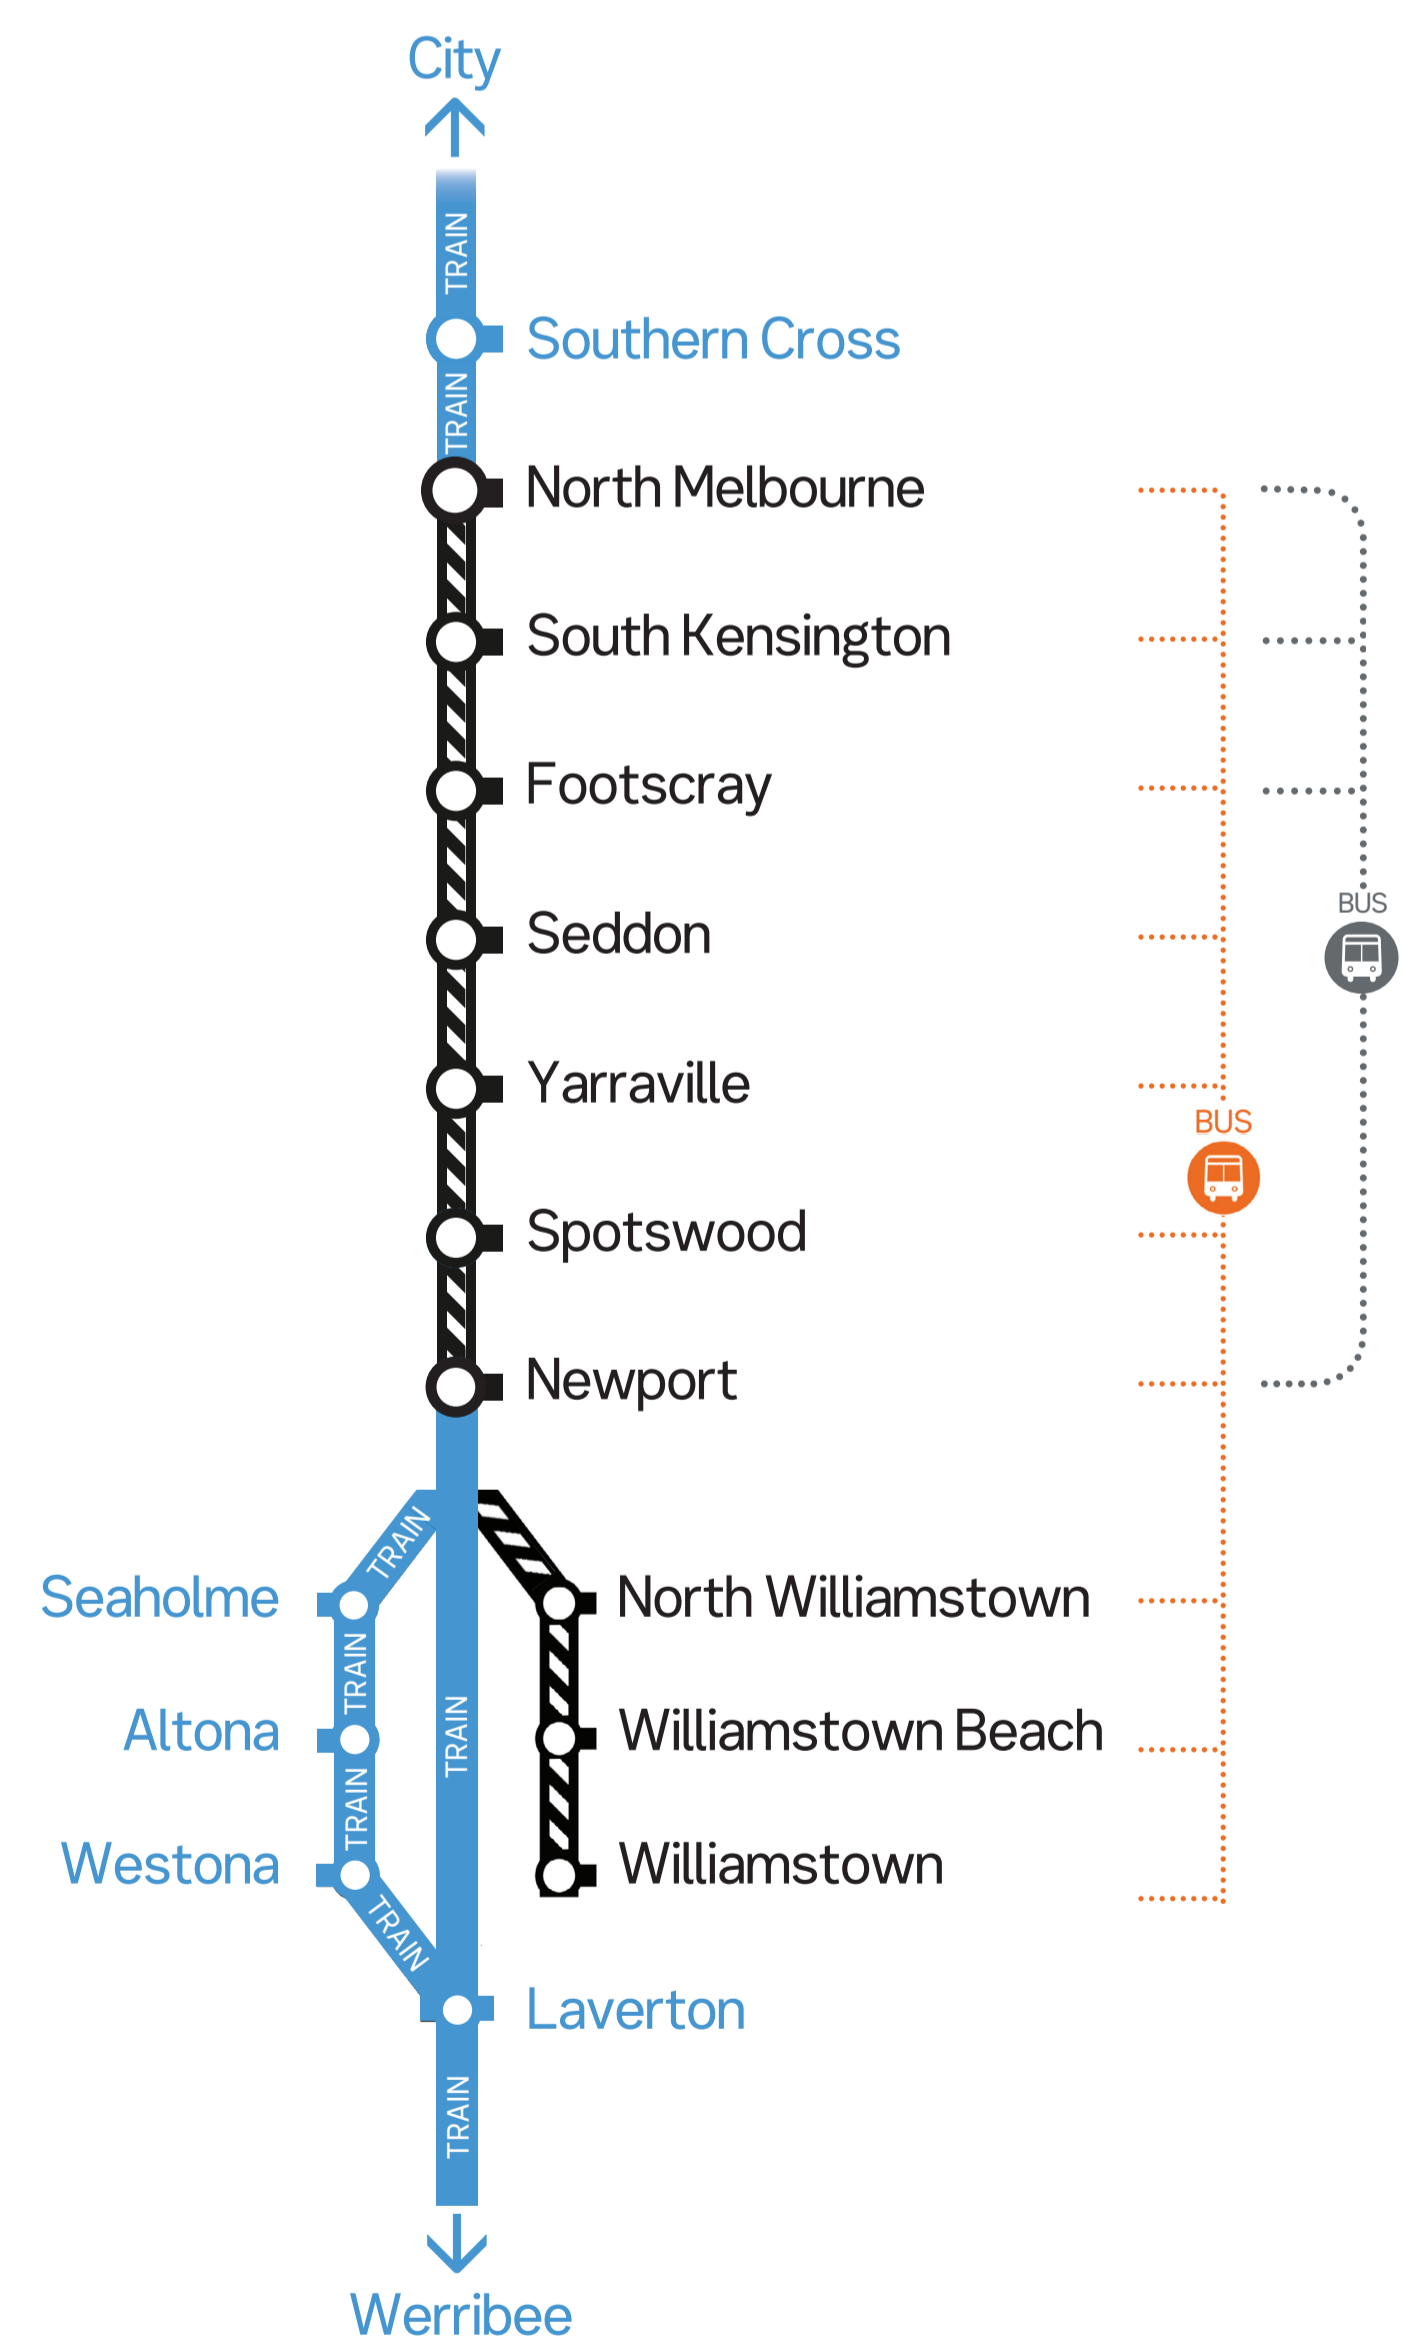

WERRIBEE AND WILLIAMSTOWN LINES

Buses replace trains

Sunday 10 to Wednesday 13 February

Buses replace trains between
North Melbourne, Newport and Williamstown

Bus frequency

Sunday night

From city

8.25pm to 9.45pm	20 minutes
9.45pm to 11.15pm, 11.50pm to 12.47am	30 minutes

To city, from Williamstown

8.59pm to 11.59pm, 12.10am	20 to 30 minutes
----------------------------	------------------

To city, from Newport

9.09pm to 12.09am, 12.16am	30 minutes
----------------------------	------------

Weeknights

From city

8.25pm to 9.45pm	20 minutes
10.15pm to 10.45pm, 11.15pm	15 minutes
11.55pm to 12.42am	25 minutes

To city, from Williamstown

9.09pm to 10.29pm	20 minutes
10.57pm to 12.10am	10 to 20 minutes

To city, from Newport

9.10pm to 10.30pm	20 minutes
10.57pm to 12.05am	30 minutes

Replacement bus departure times are approximate only and scheduled to run to the normal train timetable as closely as possible, subject to local traffic conditions.