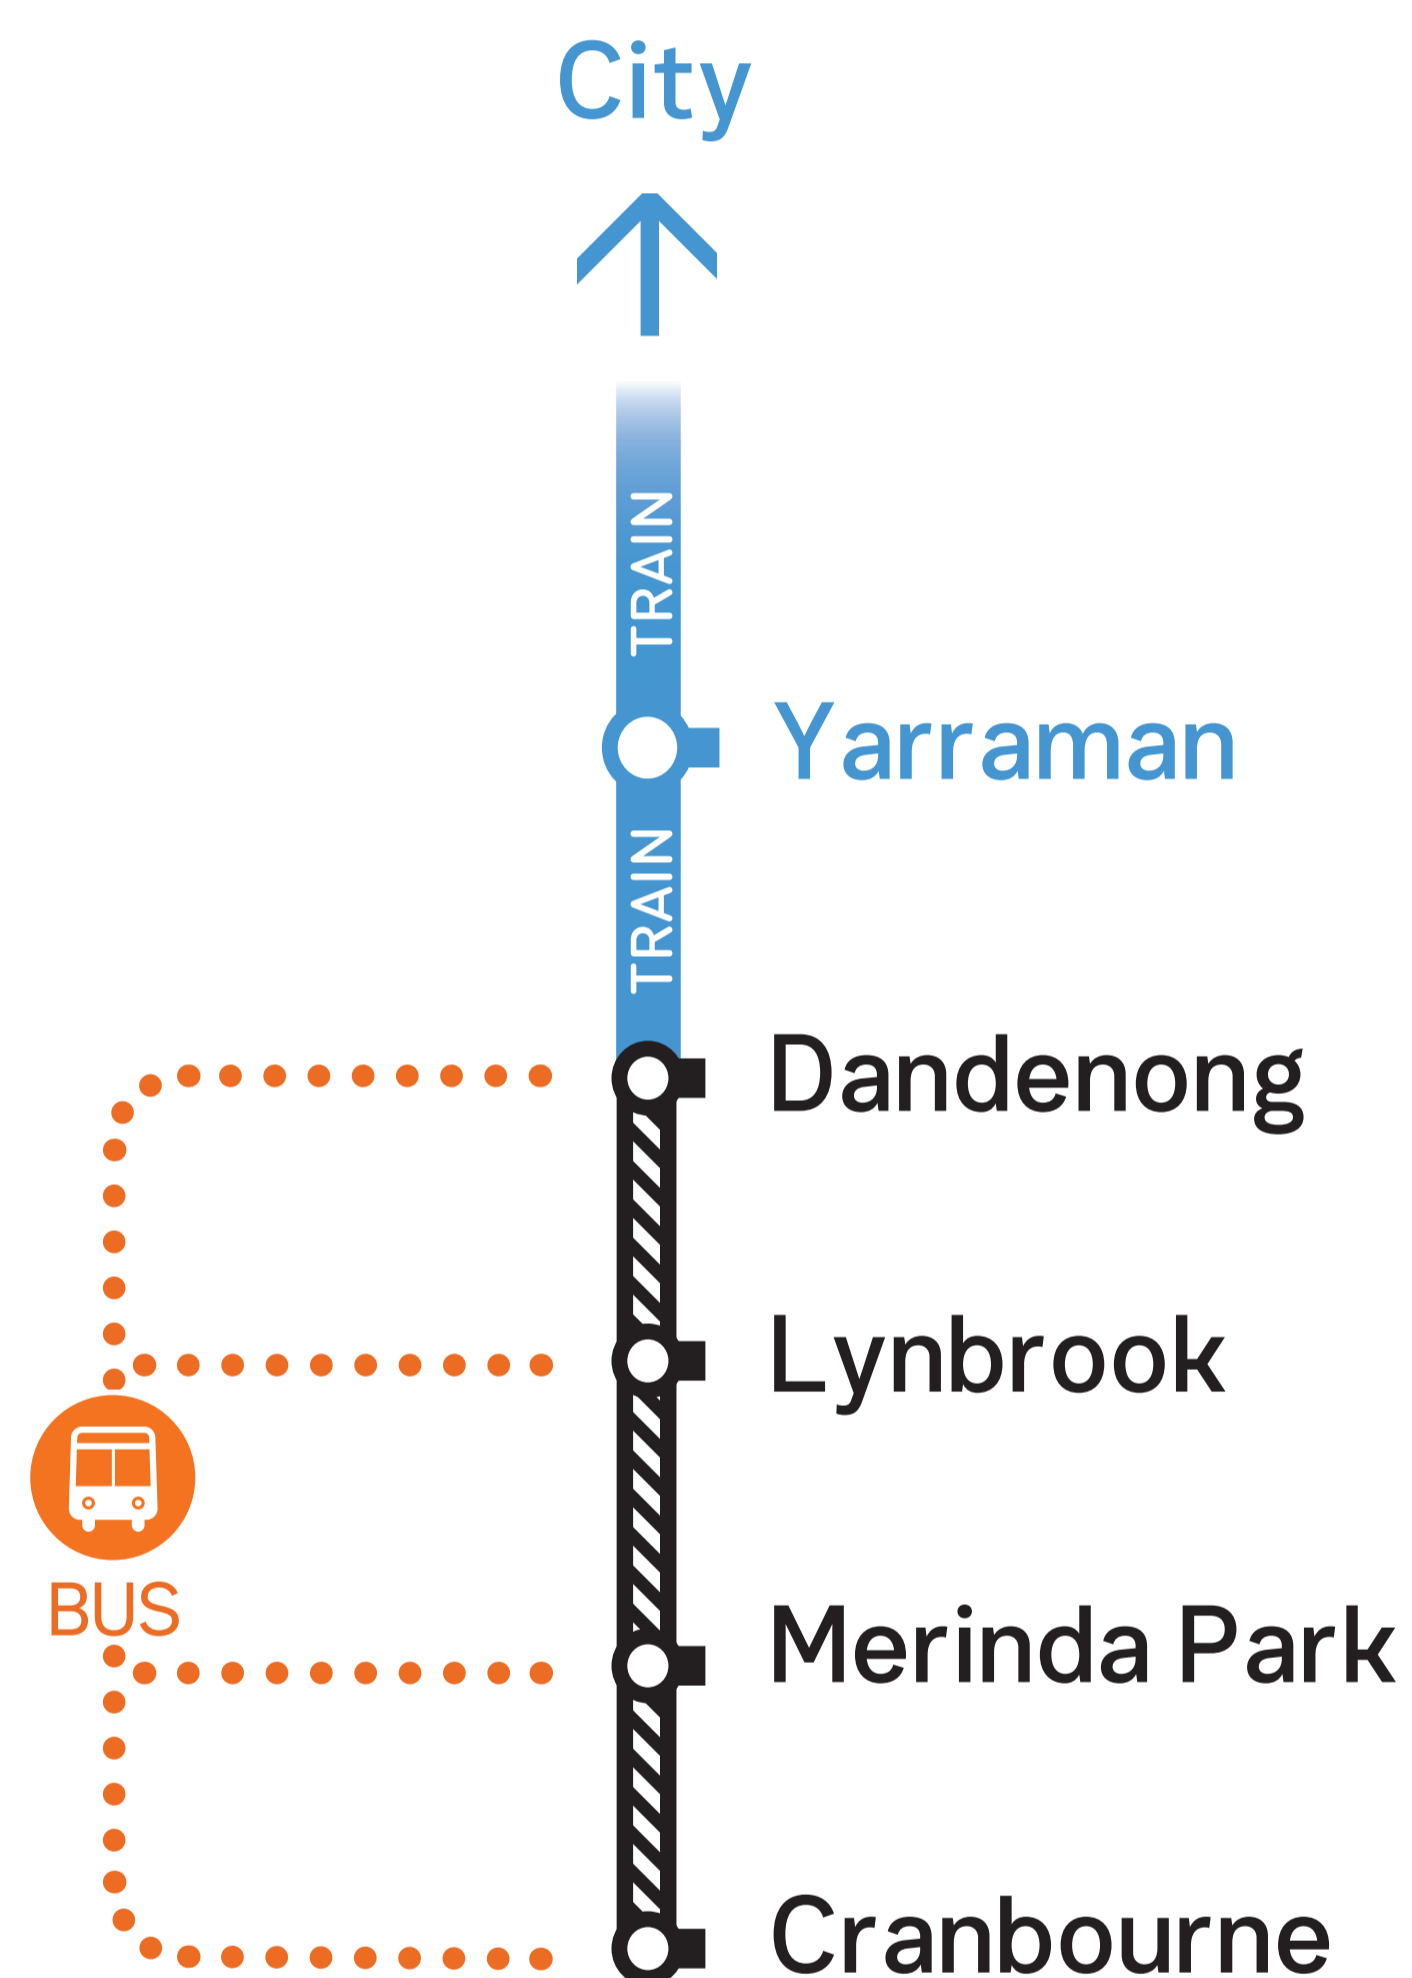

CRANBOURNE LINE

## Buses replace trains between Dandenong and Cranbourne

#### From city

9pm to 10.30pm	10 to 20 minutes
10.43pm to 12.25am, 1am	20 minutes

#### To city

8.38pm to 9.52pm	20 minutes
10pm to 11pm	10 to 20 minutes
11.27pm to 12.33am	15 minutes no train connection from Dandenong

Replacement bus departure times are approximate only and scheduled to run to the normal train timetable as closely as possible, subject to local traffic conditions.