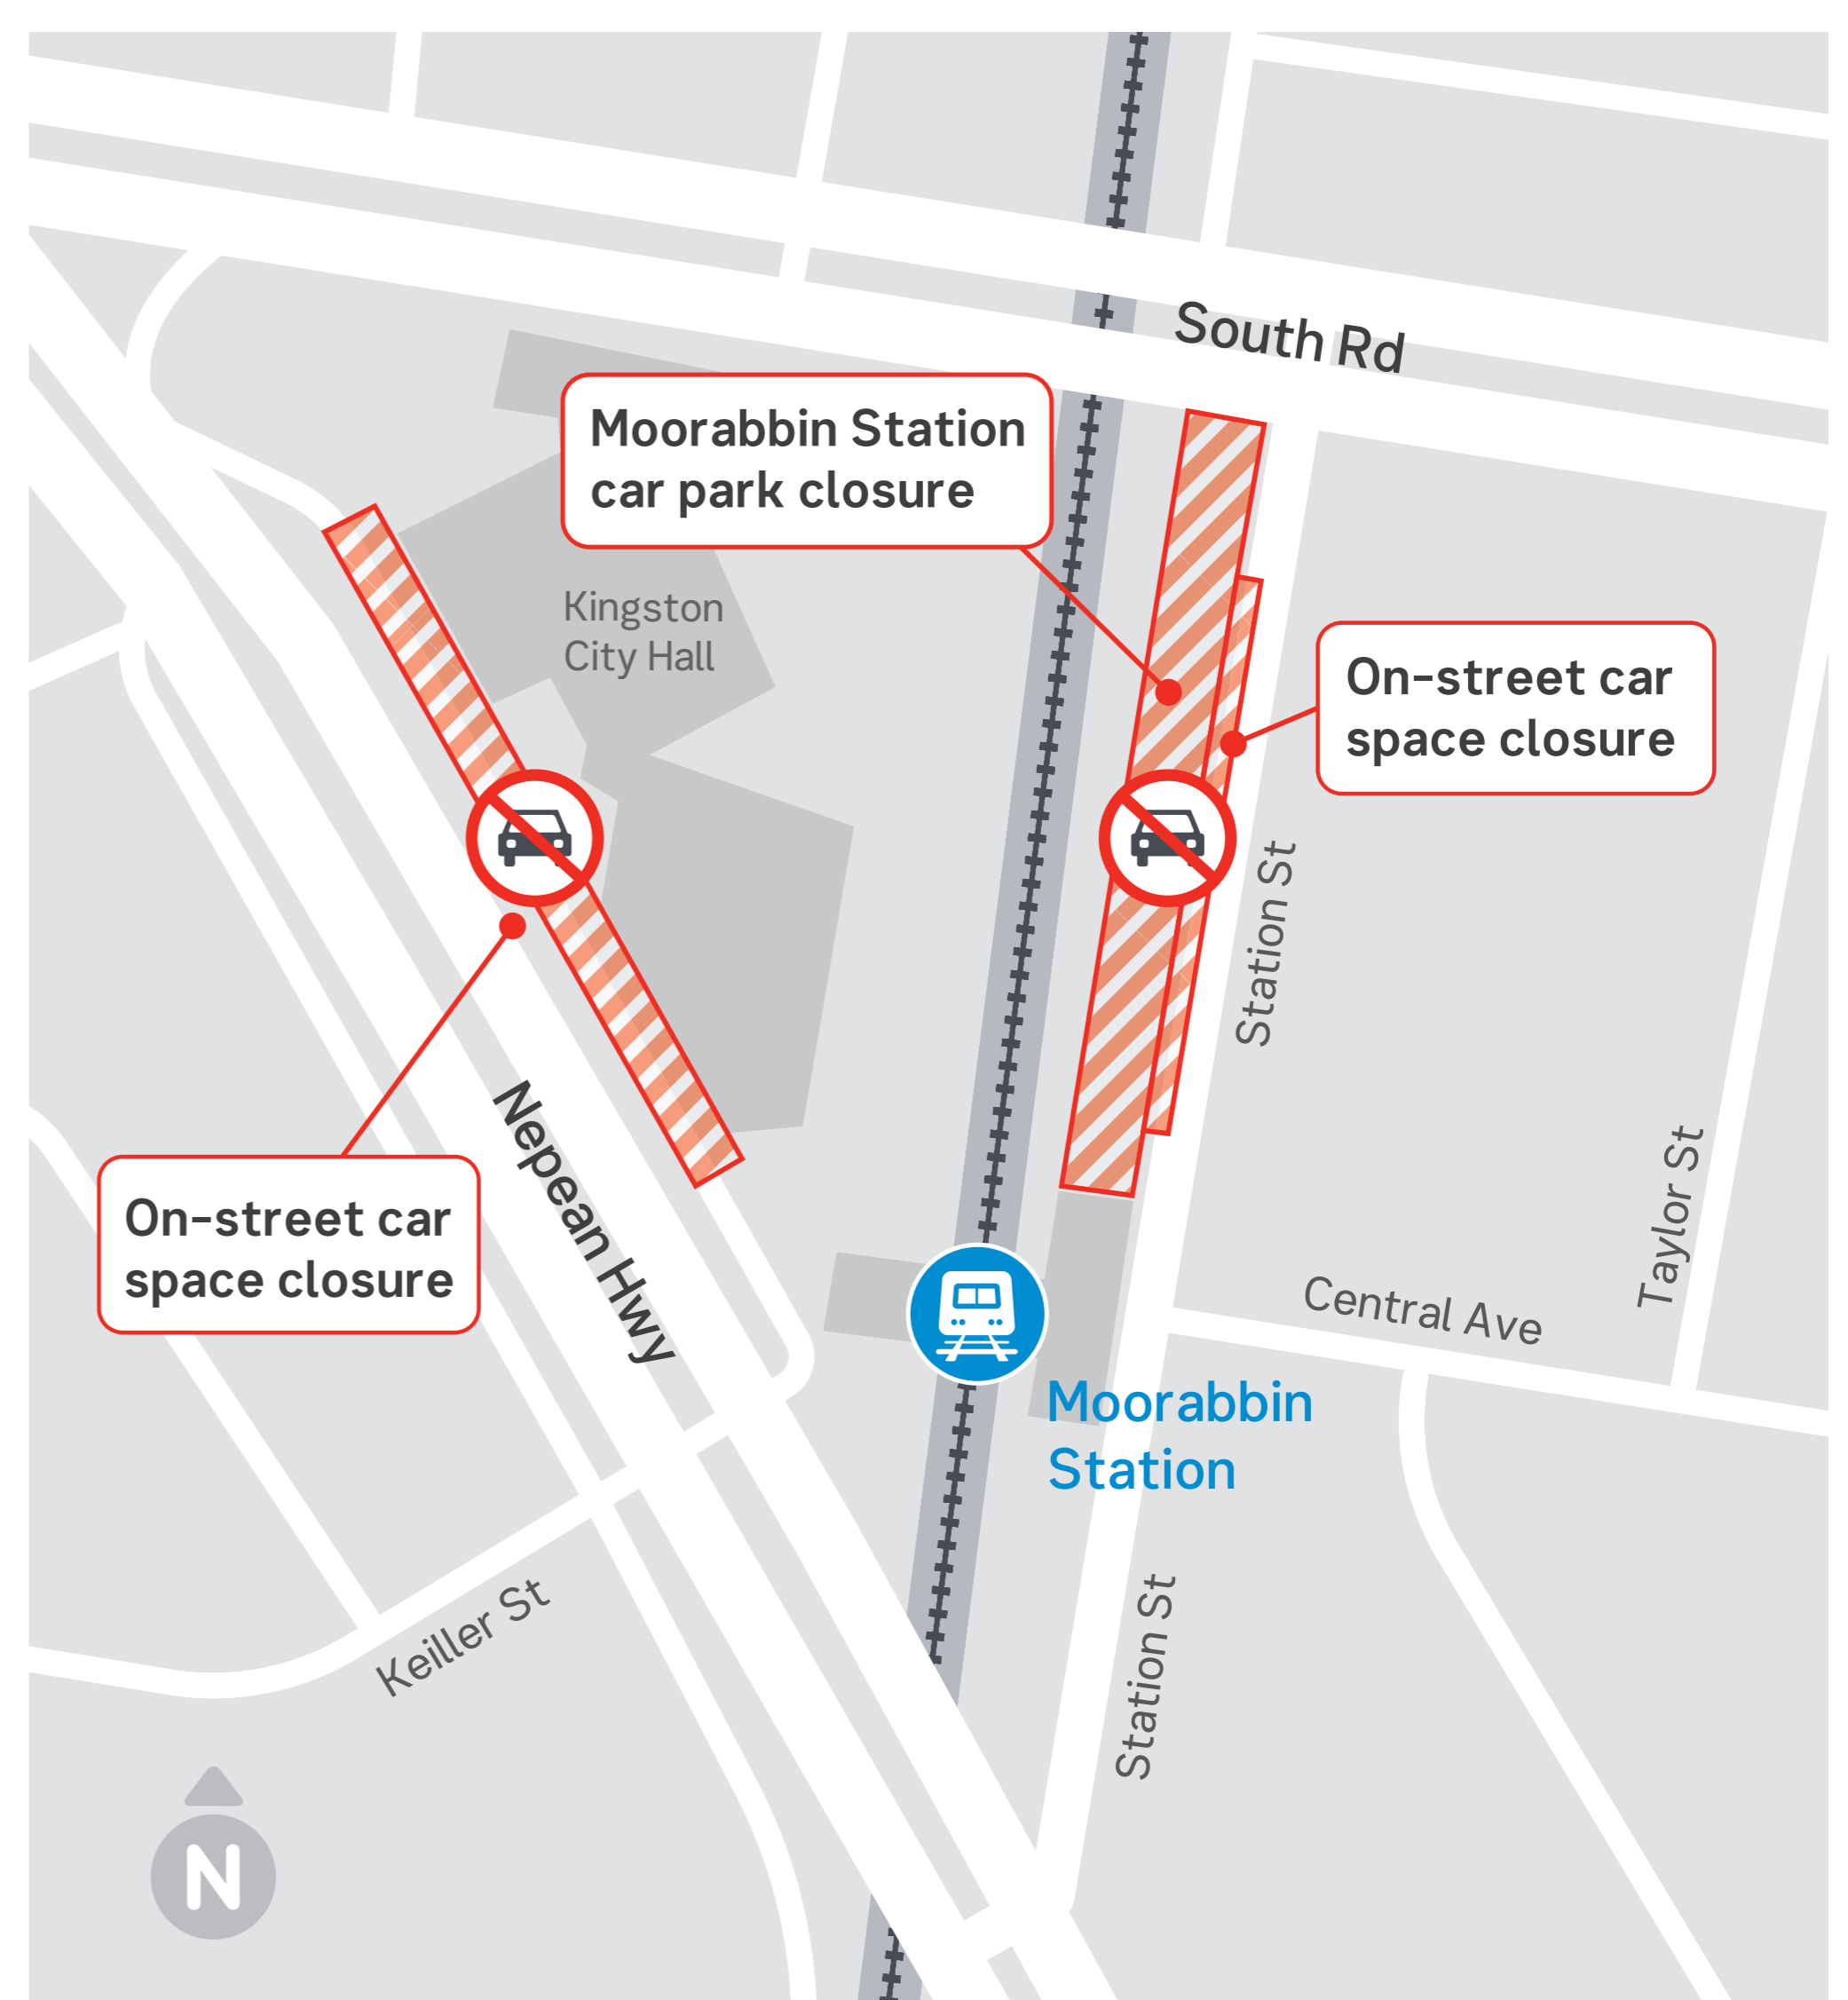

## MOORABBIN STATION

# Car space closures

From 6pm Friday 28 December to 4am Monday 14 January 2019

Train replacement bus operations at Moorabbin Station will require the following car space closures from 6pm Friday 28 December to 4am Monday 14 January 2019:

- Station Street car park (up to 35 spaces) will be closed.
- Suspension of on-street parking (up to 15 spaces) on Station Street.
- Suspension of on-street parking on the service road (Nepean Highway) between South Road and Station Street.

Please observe all safety signage and instructions in place.

Plan your journey at [ptv.vic.gov.au](http://ptv.vic.gov.au)  
or call **1800 800 007**.