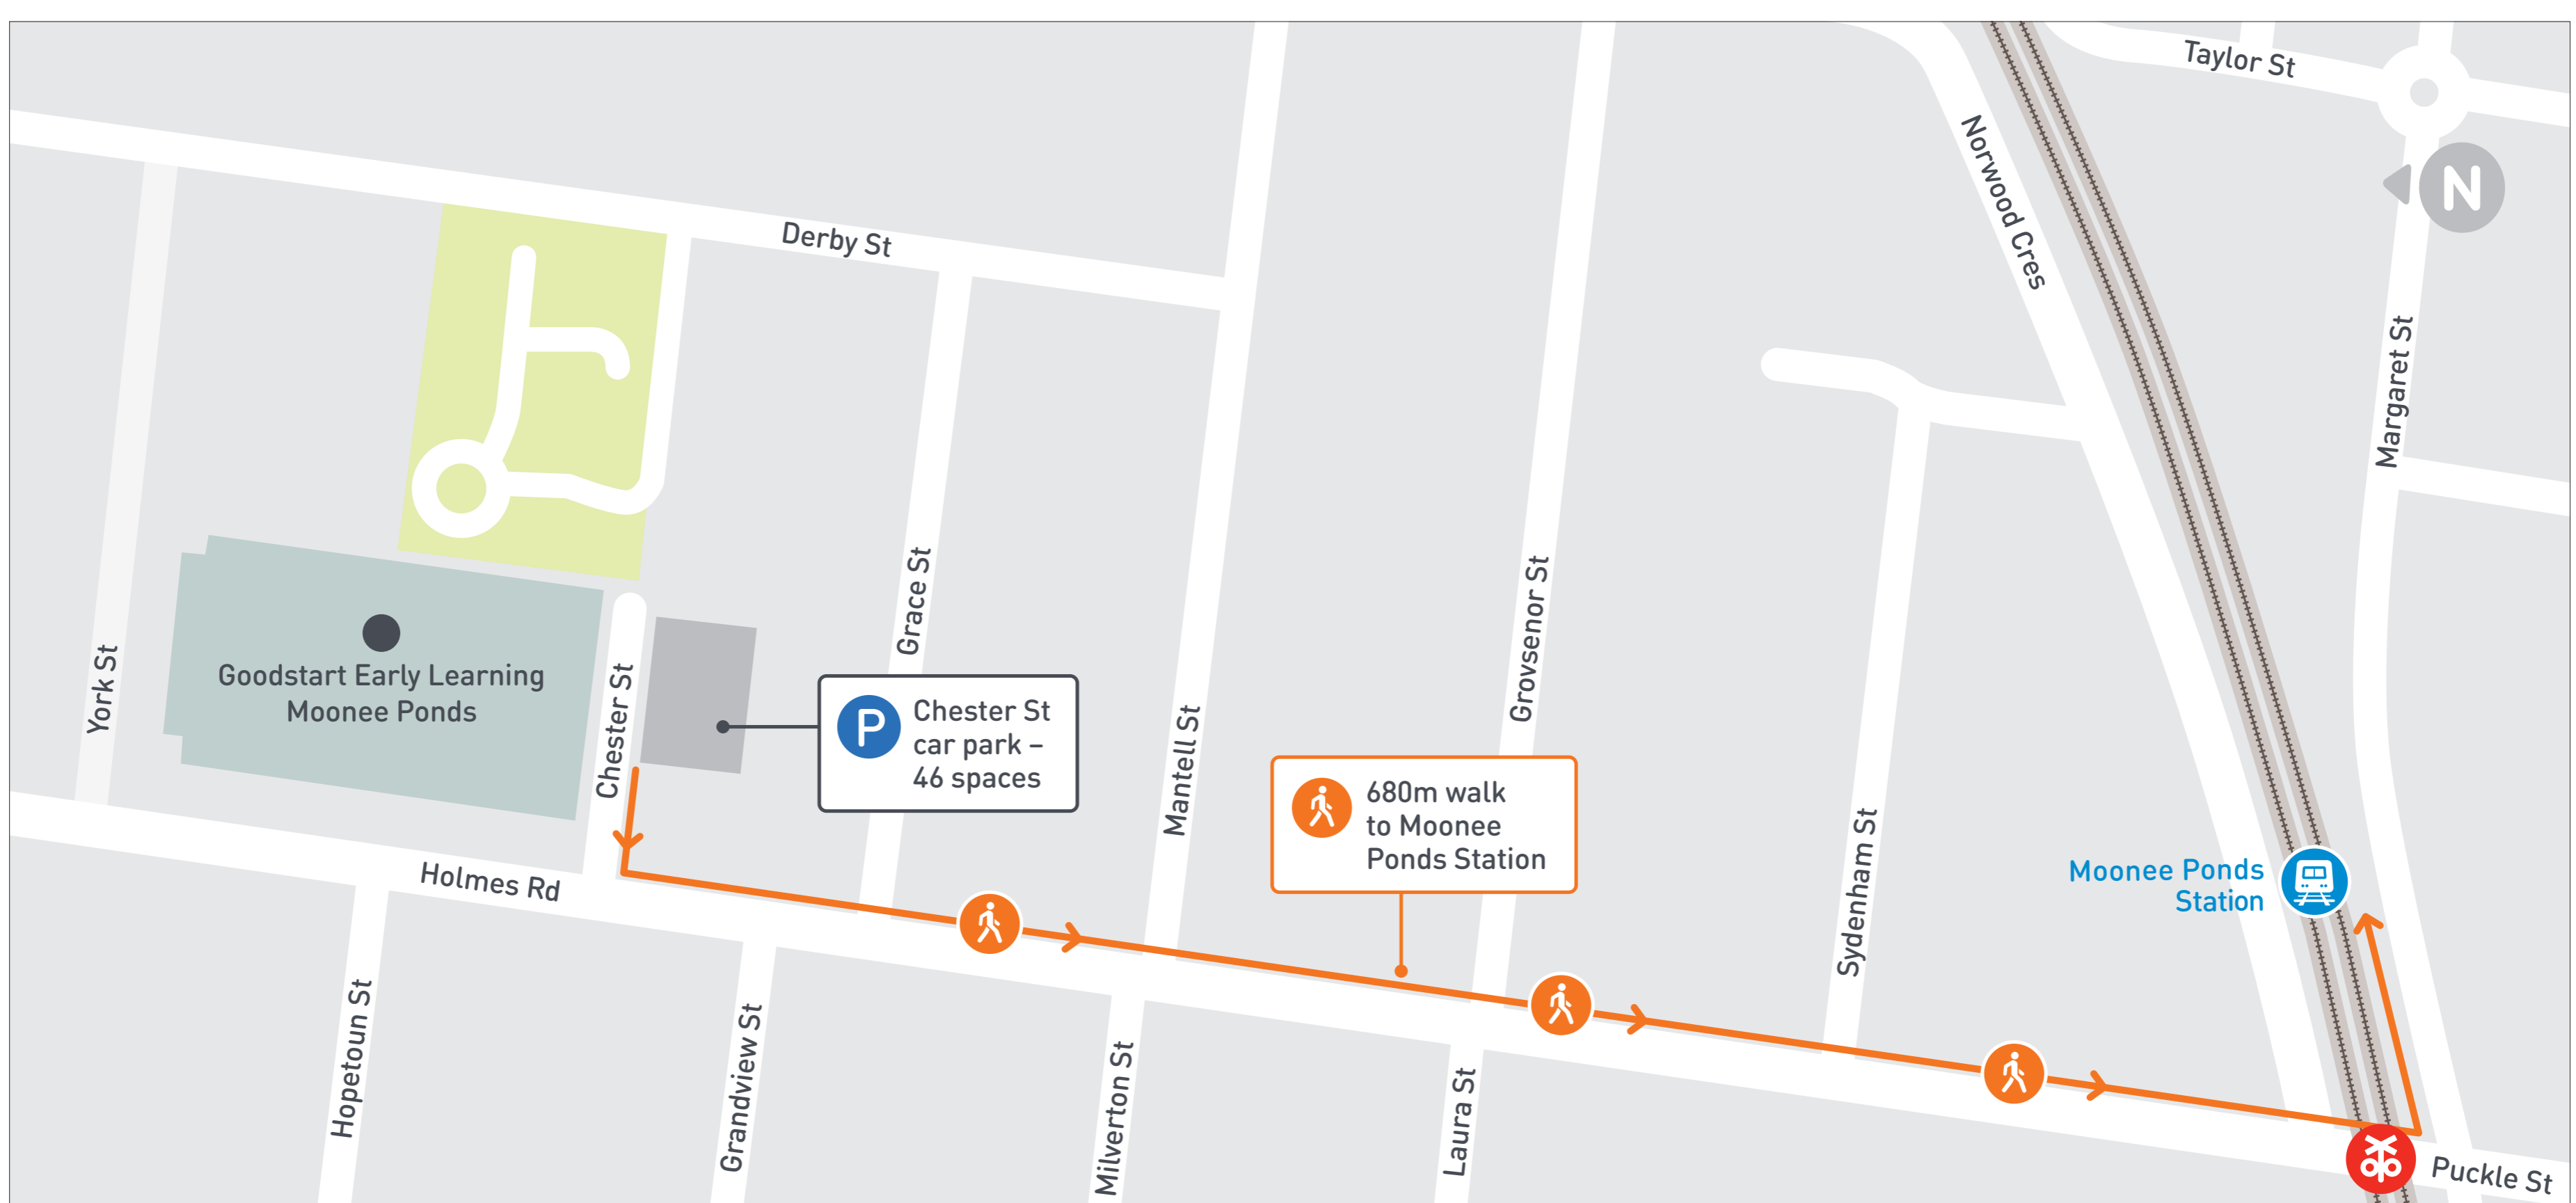

MOONEE PONDS STATION

ALTERNATIVE PASSENGER PARKING

FROM 12AM WEDNESDAY 28 MARCH TO
5PM FRIDAY 30 NOVEMBER 2018

Alternative parking of up to 46 car spaces have been arranged near Moonee Ponds Station while the Essendon Station car park (off Sherbourne Street) is closed for level crossing removal works.

Rail passengers can park for **free** at an alternative car park located on Chester Street in Moonee Ponds, approximately 680 metres from the station.

Thank you for your patience and understanding while we undertake level crossing removal works on the Craigieburn line.

For journey planning and service information,
visit ptv.vic.gov.au or call 1800 800 007

levelcrossings.vic.gov.au