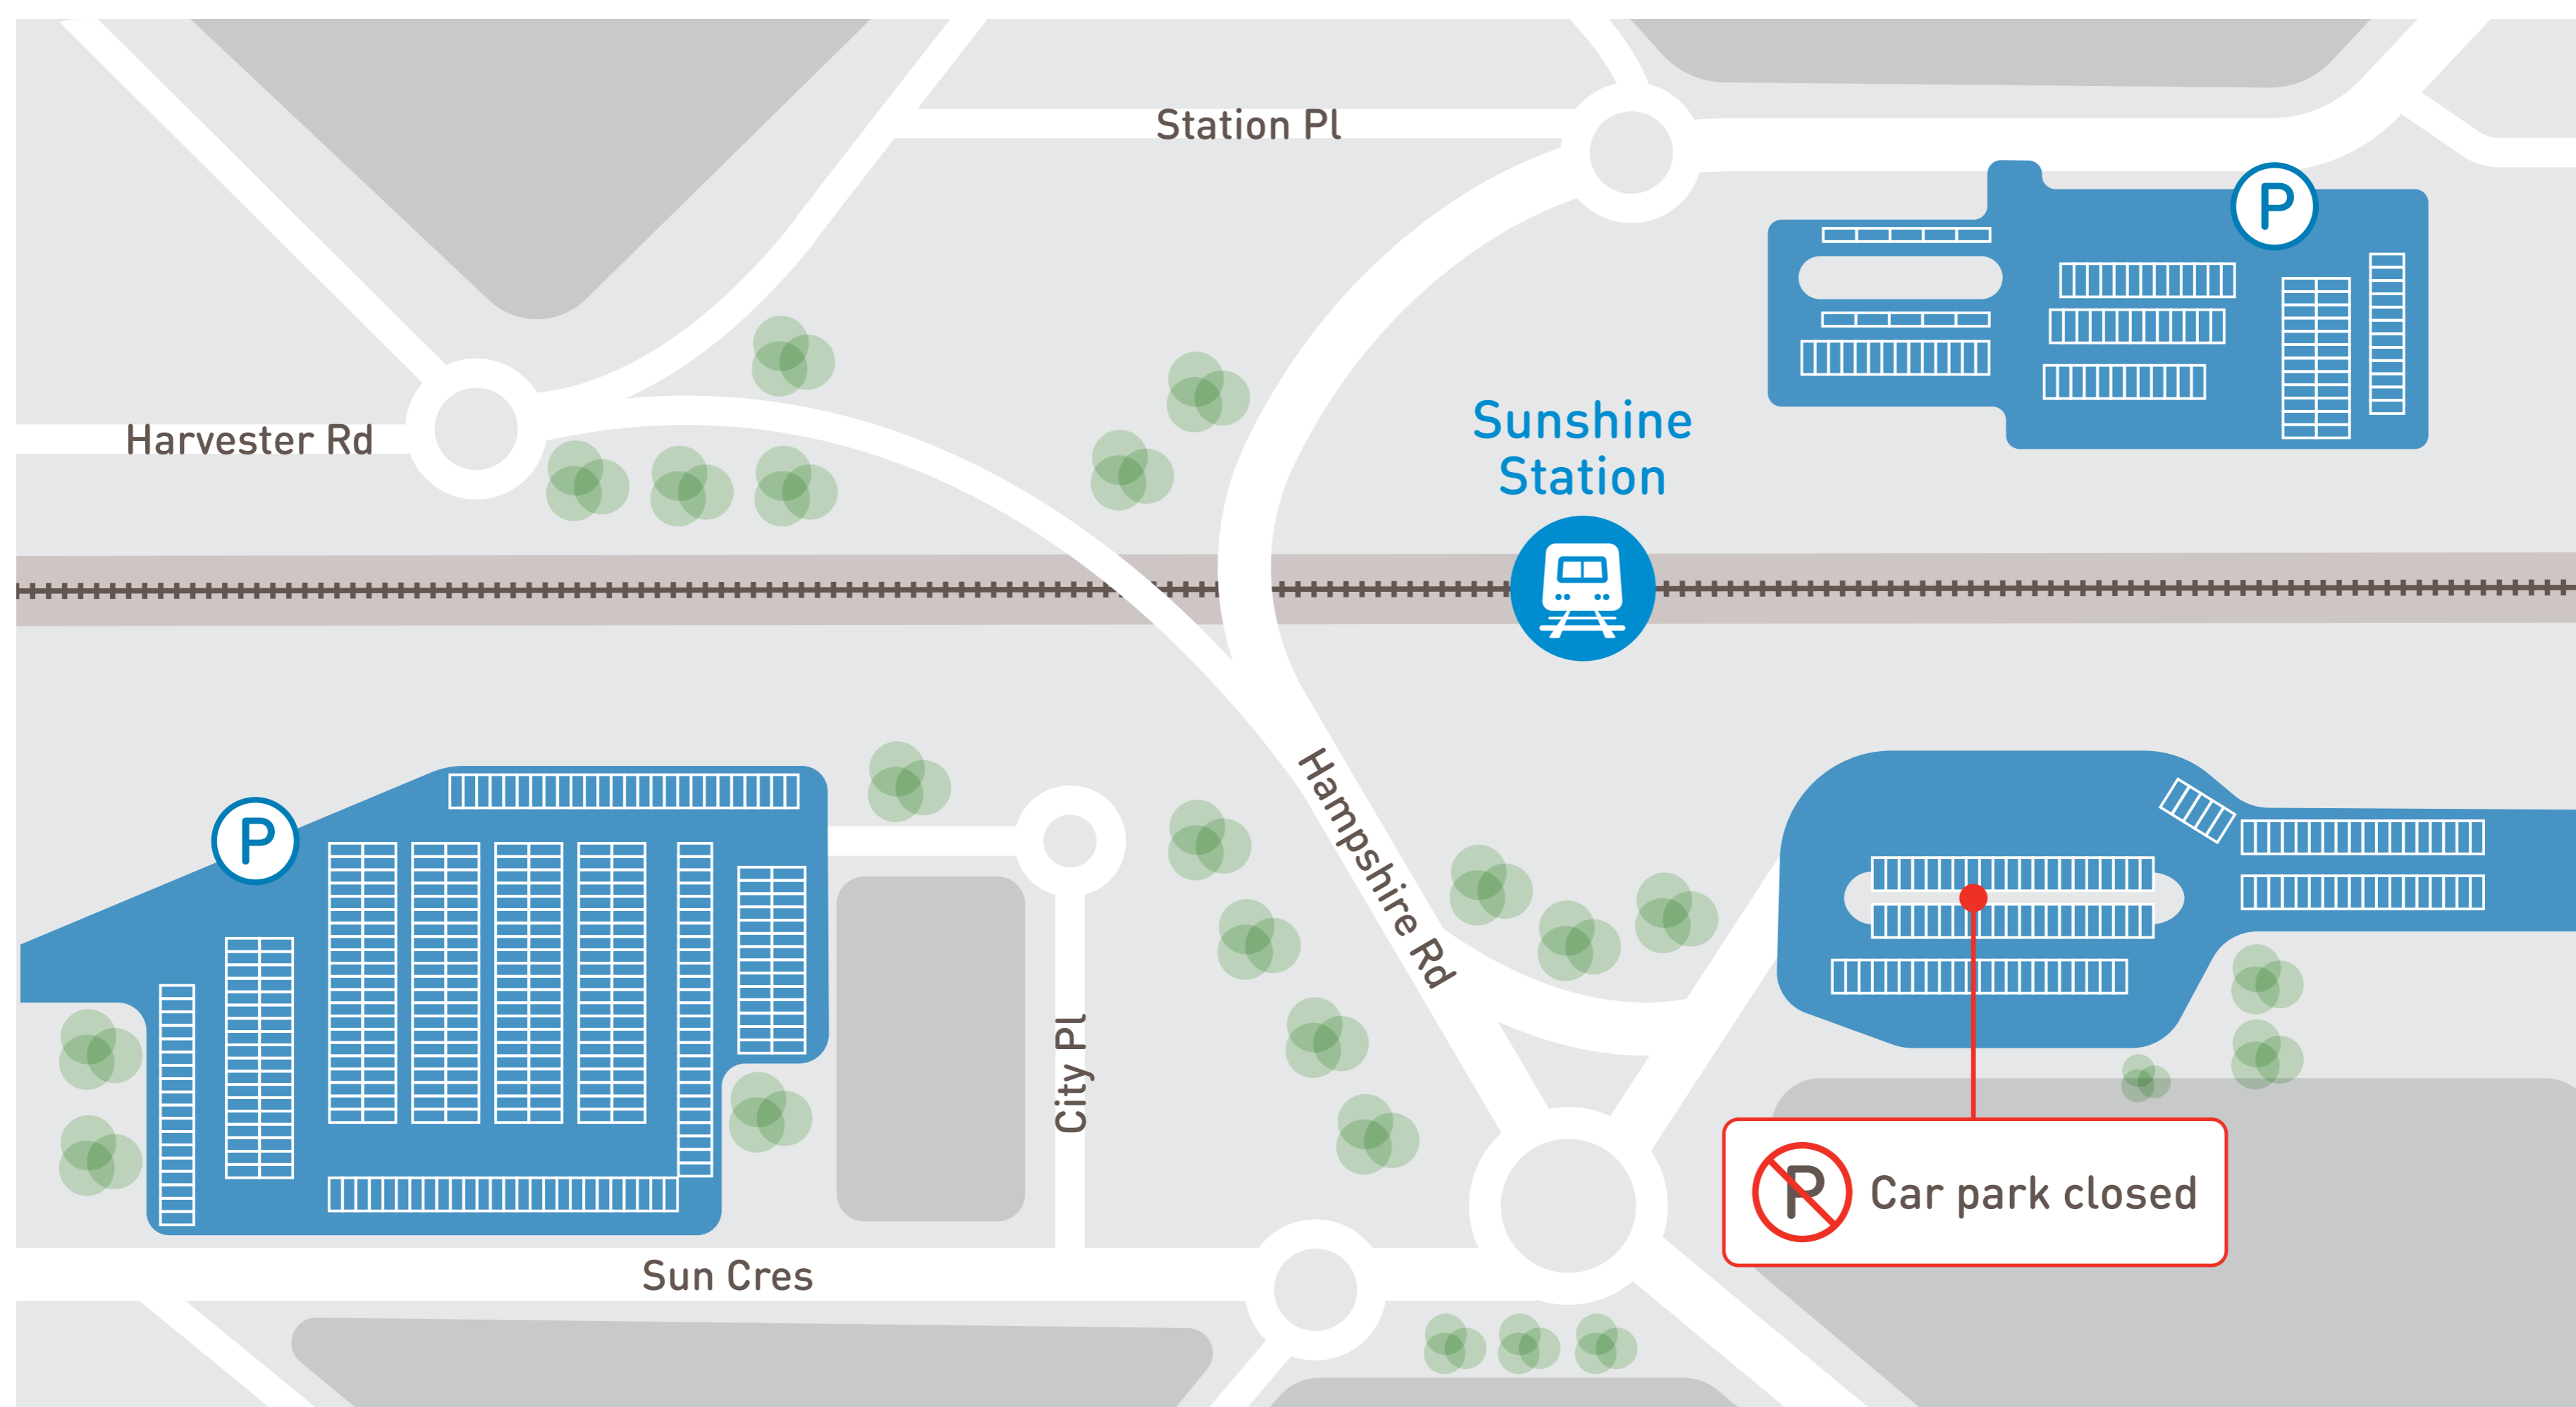

SUNSHINE STATION

TEMPORARY CAR PARK CLOSURE

Tuesday 7 March – Monday 13 March 2017

- > City Place car park **CLOSED** to customers during this time and used as a train replacement bus interchange
- > Car park will be **EXIT ONLY** after 10pm Monday 6 March

LEGEND  Car park closed  Car park open

For journey planning and service information,
visit ptv.vic.gov.au or call 1800 800 007

levelcrossings.vic.gov.au