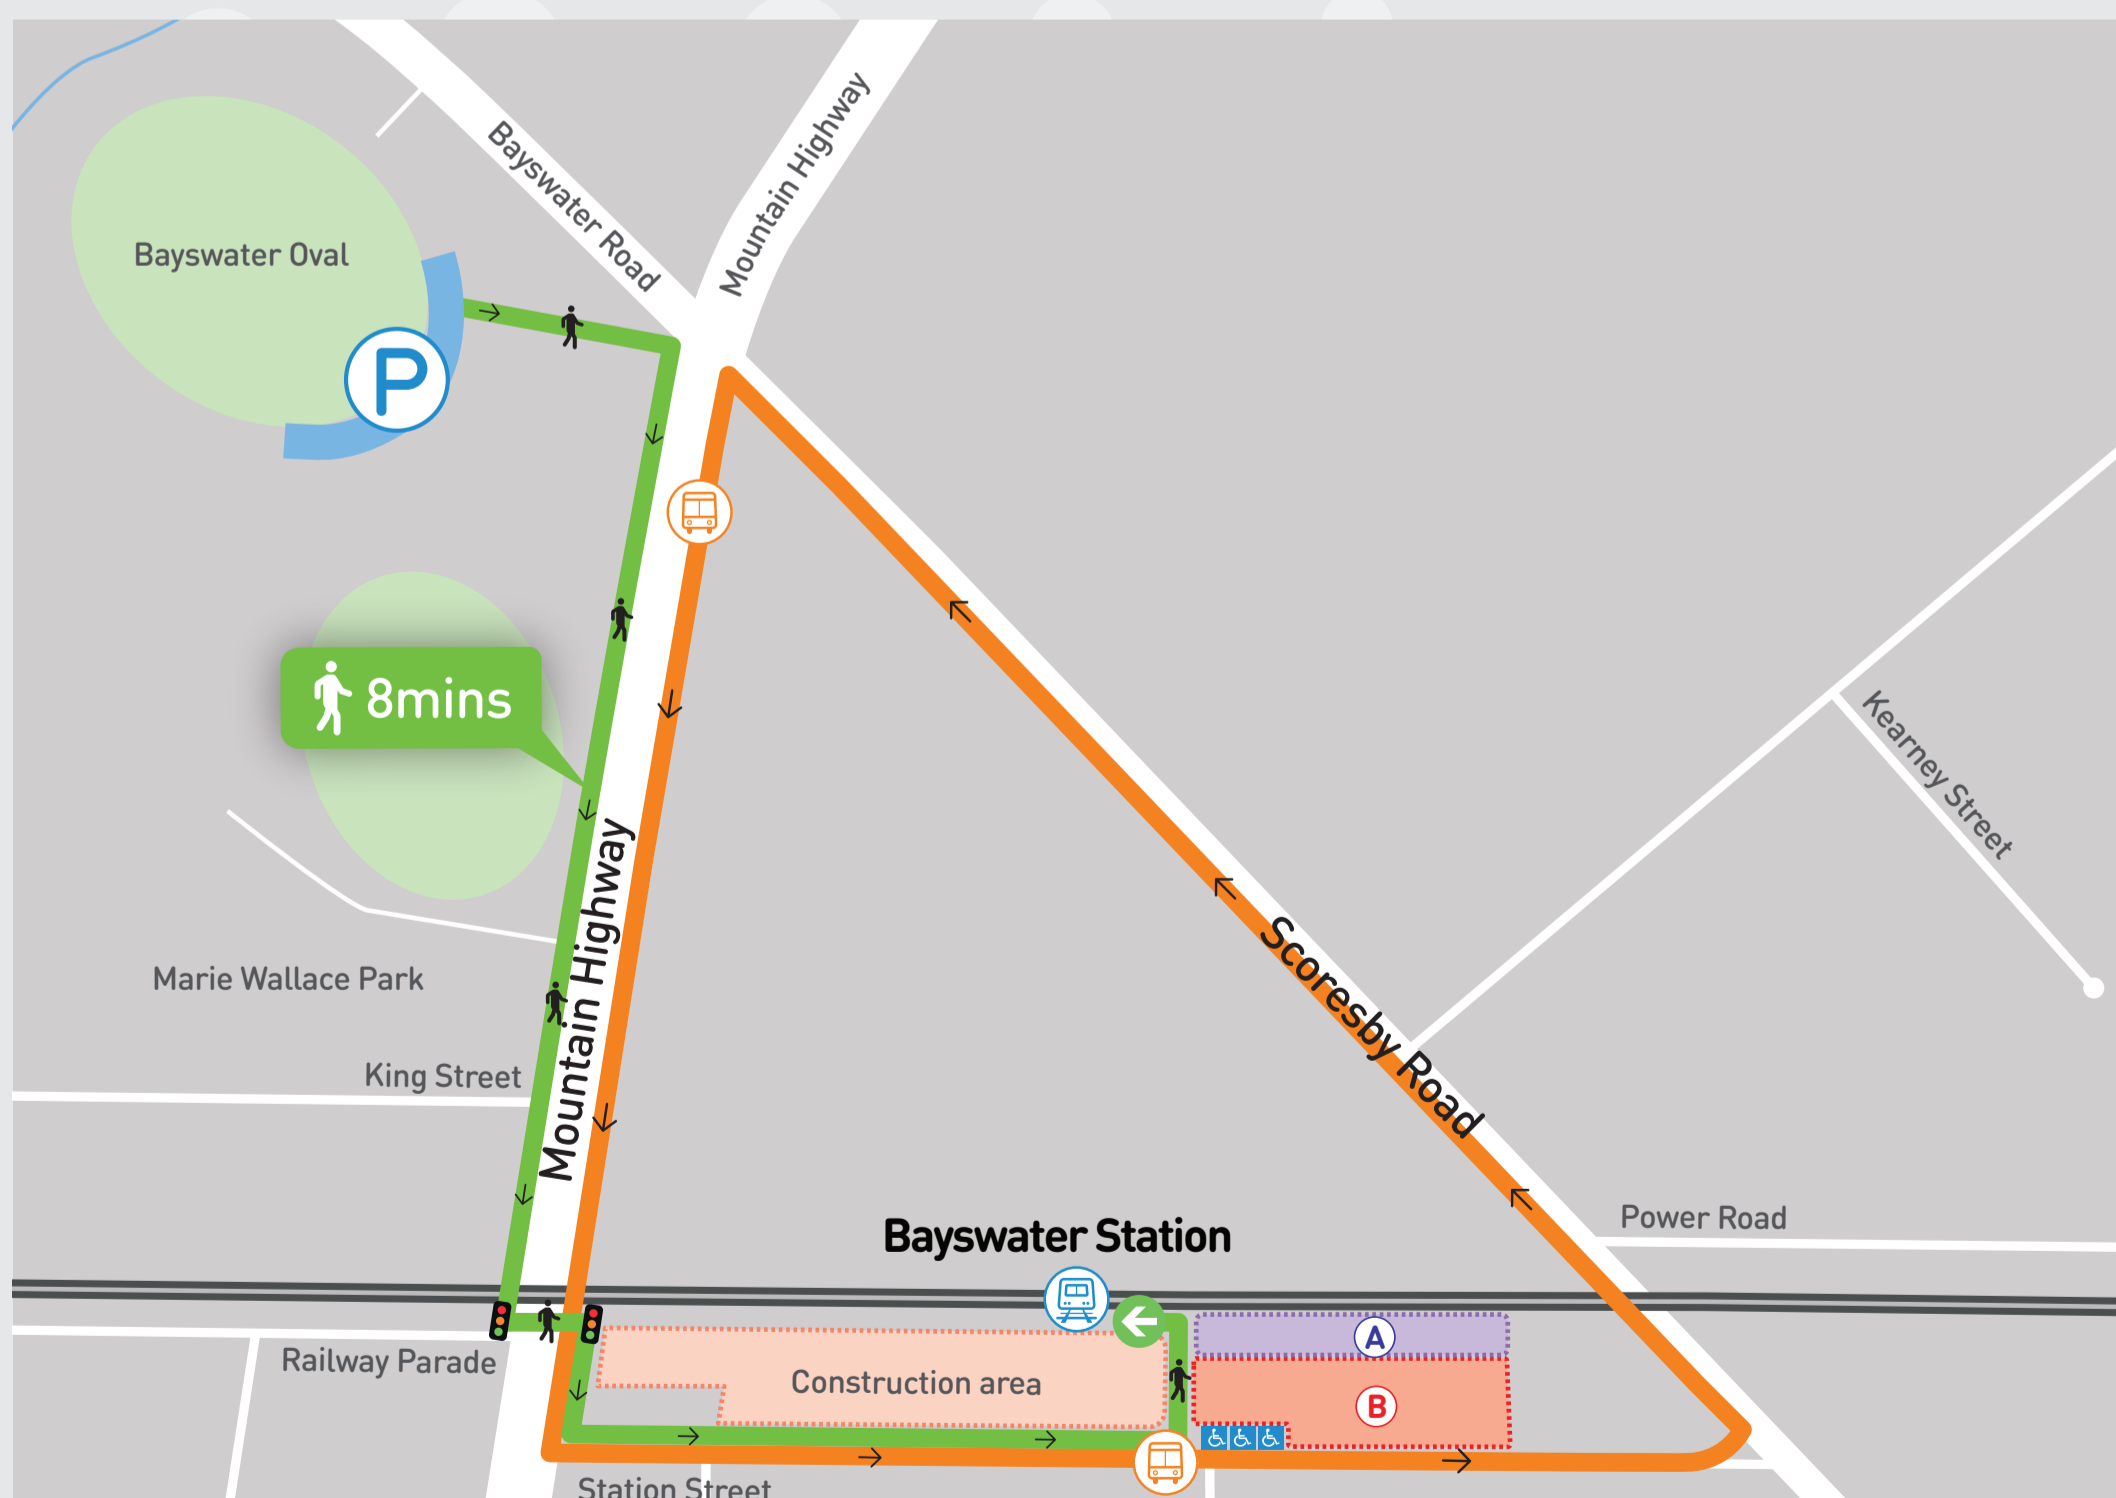

# CHANGES TO PARKING AT BAYSWATER STATION

As part of works to remove the Bayswater level crossings, approximately 40 car spaces will be unavailable in the station car park from **Monday 2 May 2016** until mid-2017.

**From Saturday 21 May, the station car park will be closed.**

- > From Monday 2 May alternative parking will be available at Bayswater Oval (Monday to Friday ONLY)
- > From Monday 23 May, a shuttle bus service will be trialled to assist customers accessing the station
- > The shuttle bus will depart from Mountain Highway, in front of the Knox Community Arts Centre and travel to the station between 6am-9am and 4pm-7pm (Monday to Friday ONLY)
- > Disability Permit parking will remain at the station throughout the car park closure

**LEGEND**

-  **FREE** all day parking at Bayswater Oval available from Monday 2 May 2016 (Mon-Fri)
-  **Monday 2 May:** Approximately 40 spaces closed until mid-2017
-  **Saturday 21 May:** Bayswater Station car park closed until mid-2017
-  Shuttle bus stop: service available Monday to Friday between 6am-9am and 4pm-7pm from **Monday 23 May 2016**
-  Shuttle bus route
-  Pedestrian route to station
-  Disability permit parking