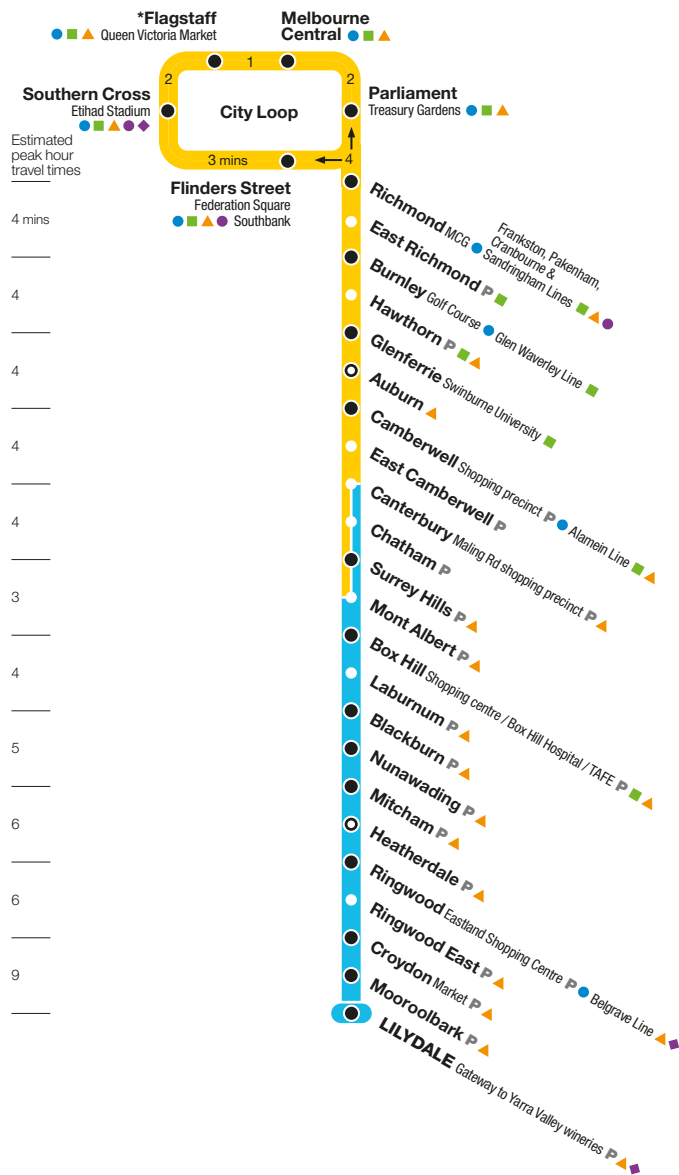

Lilydale Line

01/03/12

Effective April 2012

*Flagstaff Station closed on weekends and public holidays.

Check your timetable for City Loop travel information.

For more information visit ptv.vic.gov.au or call 1800 800 007 (6am – midnight daily)