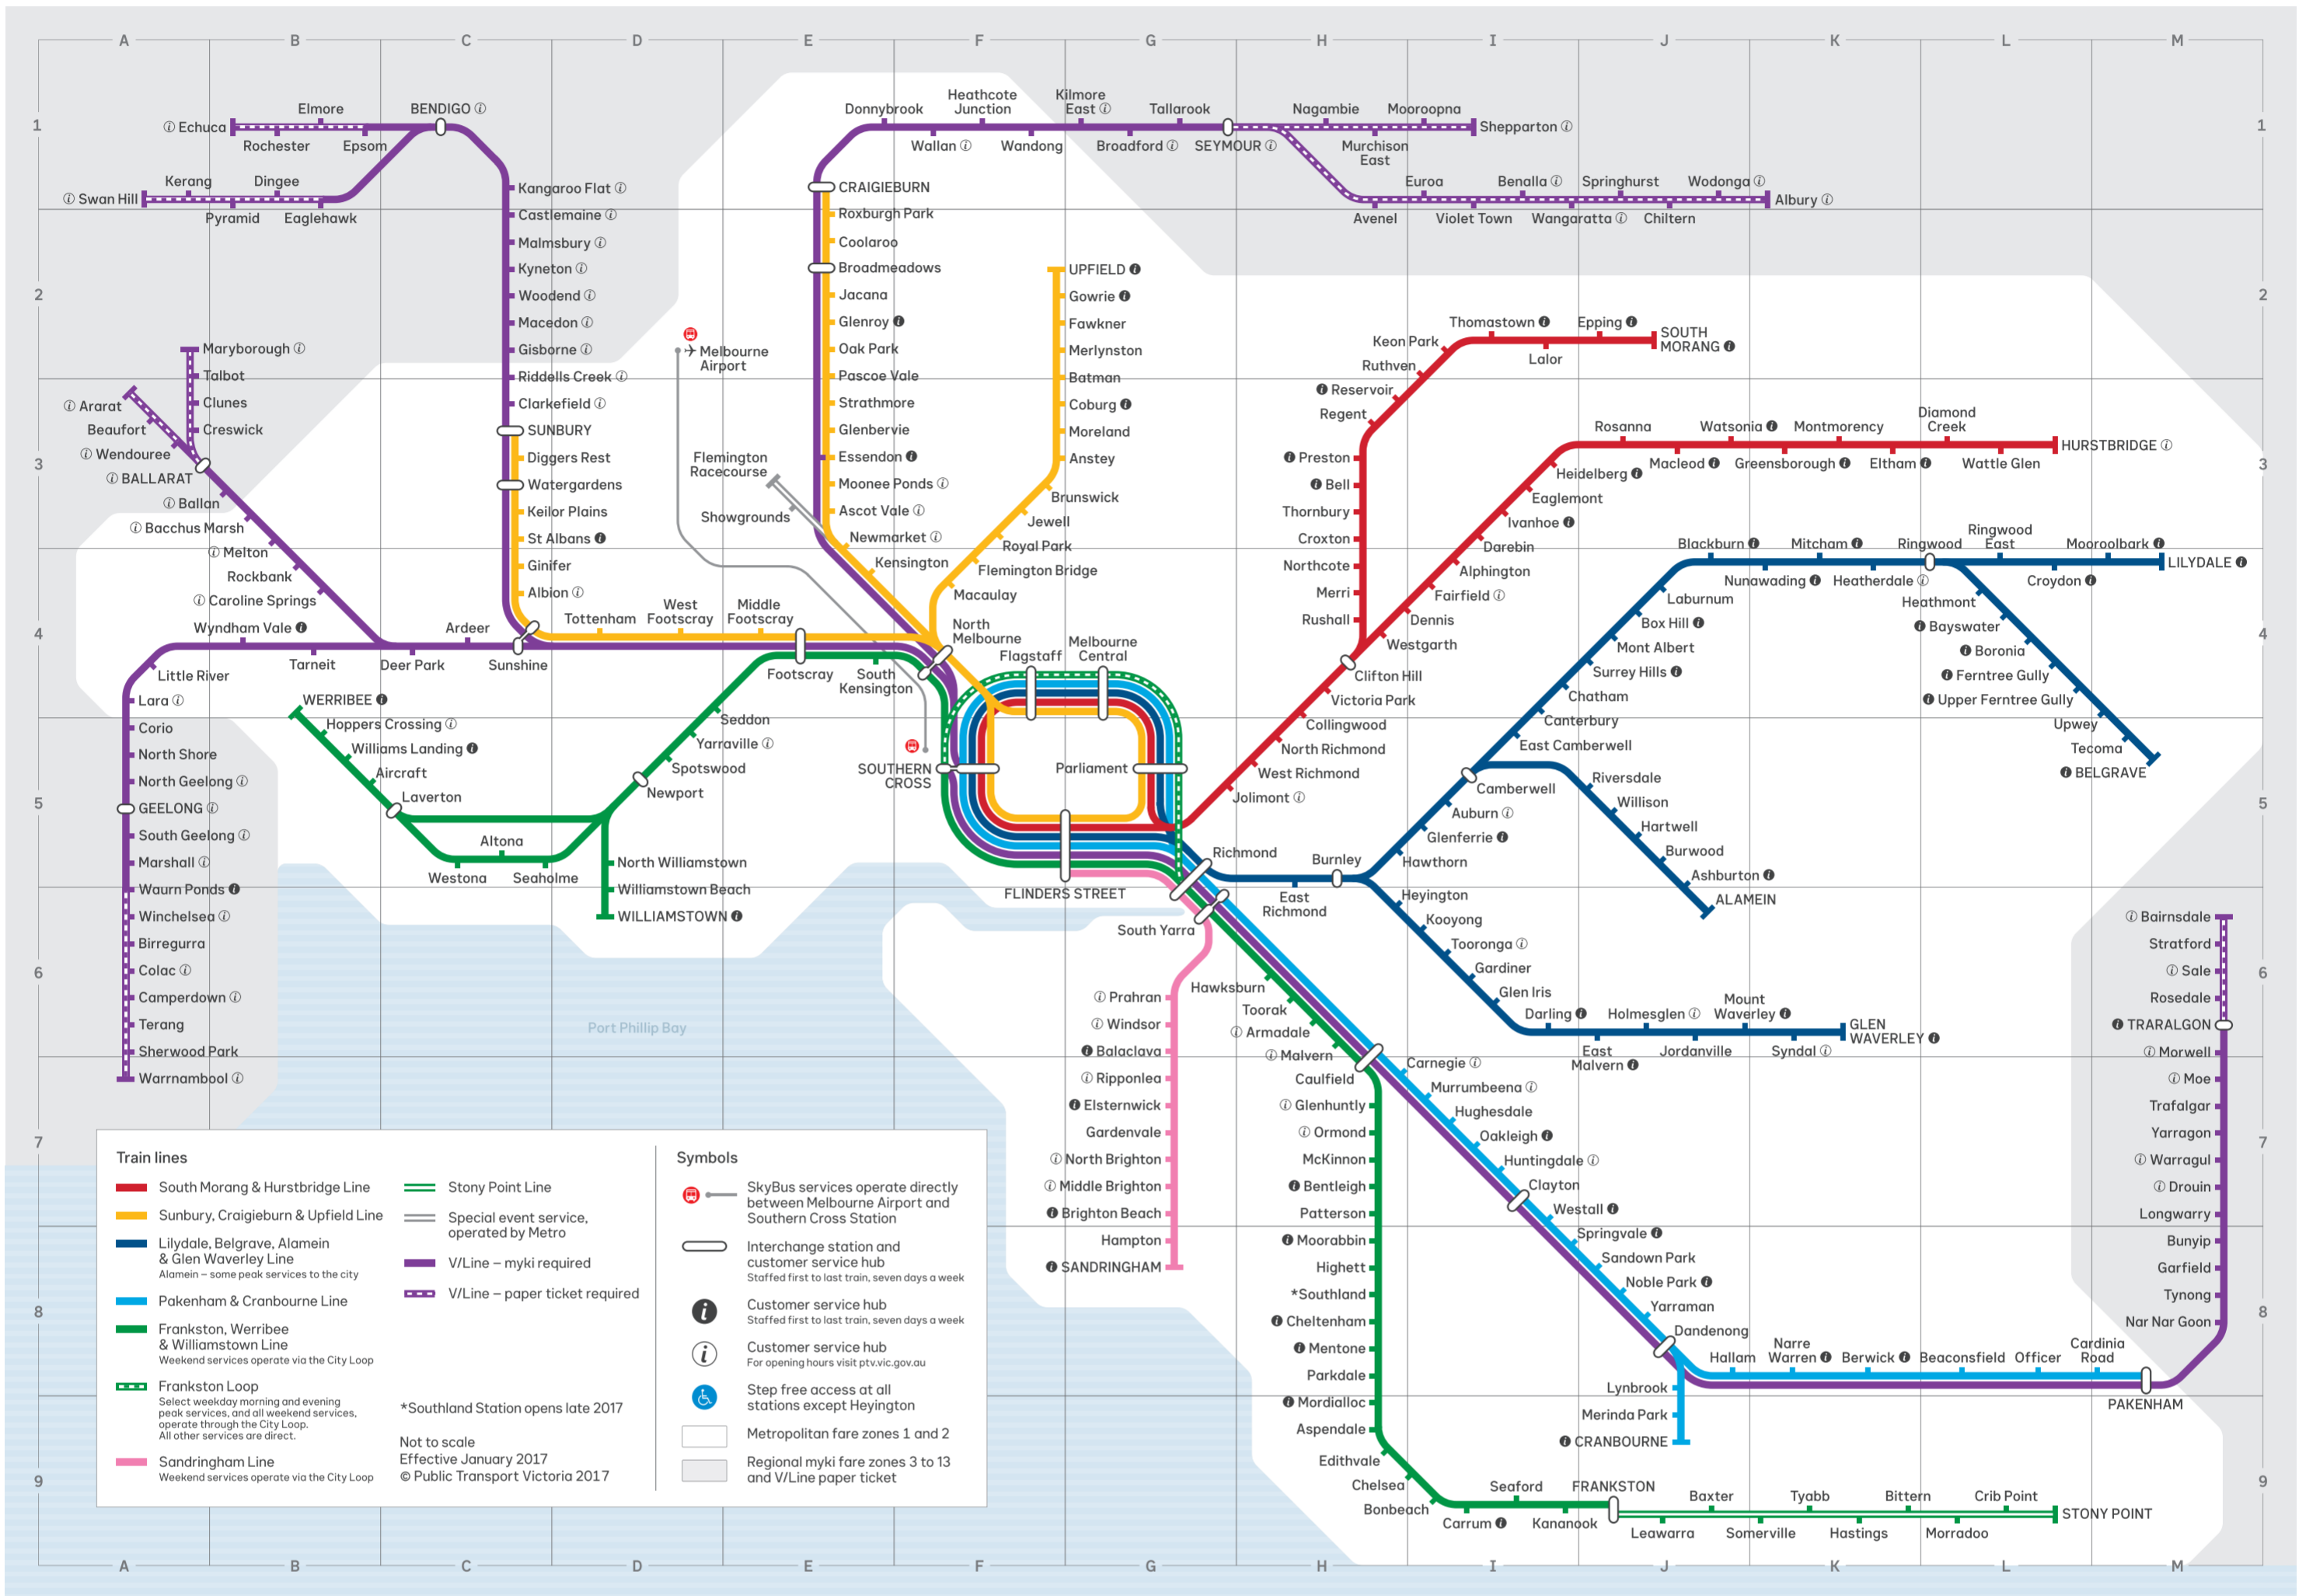

Victorian train network

Station index	Station	Station	Station	Station	Station	Station	Station	Station	Station	Station							
	Bononia	L4	Dandenong	J8	Gardiner	I6	Kananook	I9	Mont Albert	J4	Patterson	H7	Southland*	H8	Wangaratta	I1	
	Box Hill	J4	Darebin	I3	Garfield	M8	Kangaroo Flat	C1	Montmorency	G6	Spotswood	G6	Spotswood	D5	Warragul	M7	
Aircraft	B5	Brighton Beach	G7	Darling	I6	Geelong	A5	Keilor Plains	C3	Moonee Ponds	E3	Preston	H3	Springhurst	J1	Warrnambool	A7
Alamein	J6	Broadford	G1	Deer Park	C4	Ginifer	C4	Keon Park	I2	Moorabbin	H8	Pyramid	B1	Springvale	I8	Watergardens	C3
Albion	C4	Broadmeadows	E2	Dennis	I4	Gisborne	C2	Kensington	E4	Mooroolbark	M4	—	—	St Albans	C3	Watsonia	J3
Albury	K1	Brunswick	F3	Diamond Creek	M8	Bunyip	M8	Diggers Rest	A1	Mooroopna	I1	Regent	H3	Stony Point	L9	Wattle Glen	L3
Alphington	I4	Bunyip	M8	Diggers Rest	C3	Glen Waverley	K6	Kilmore East	G1	Mordialloc	H9	Reservoir	H3	Stratford	L6	Warrnambool	A6
Altona	C5	Burnley	H5	Dingee	B1	Glenberrie	E3	Kooyong	I6	Moreland	F3	Richmond	G5	Strathmore	E3	Wendouree	A3
Anstey	F3	Burwood	J5	Donnybrook	E1	Glenferrie	I5	Kyneton	C2	Morradoo	L9	Riddells Creek	C2	Sunbury	C3	Werribee	B4
Ararat	A3	—	—	Drouin	M7	Glenhuntly	H7	—	M6	Ringwood	M6	Ringwood	L4	Sunshine	C4	West Footscray	D4
Ardeer	C4	Camberwell	I5	—	—	Glenroy	E2	Laburnum	J4	Mount Waverley	J6	Ringwood East	L4	Surrey Hills	J4	West Richmond	H5
Armadale	H6	Camperdown	A6	Eaglehawk	B1	Gowrie	F2	Lalor	I2	Murchison East	H1	Ripponlea	G7	Sydney	A1	Westall	I7
Ascot Vale	E3	Canterbury	I4	Eaglemont	I3	Greensborough	I5	—	A4	Murrumbena	I7	Riversdale	J5	Syndal	K6	Westgarth	H4
Ashburton	J5	Cardinia Road	M8	East Camberwell	—	—	—	Laverton	C5	—	—	Rochester	B1	—	—	Westona	C5
Aspendale	H9	Carnegie	H7	East Malvern	J6	Hallam	J8	Leawarra	J9	Nagambie	H1	Rockbank	B4	Talbot	A2	Williams Landing	B5
Auburn	I5	Caroline Springs	B4	East Richmond	H5	Hampton	G8	Lilydale	M4	Nar Nar Goon	M8	Rosanna	J3	Tallaroak	G1	Williamstown	D6
Avenel	H1	Carrum	I9	Echuca	I9	—	—	Little River	A4	Narre Warren	K8	Rosedale	M6	Tarneit	B4	Williamstown Beach	D6
		Castlemaine	C2	Edithvale	H9	Hastings	K9	Longwarry	M7	Newmarket	M7	Newmarket	E2	Tecoma	M5	Willison	J5
Bacchus Marsh	B3	Caulfield	H7	Elmore	H7	Elmore	B1	Hawksburn	J8	Newport	J8	Royal Park	F3	Terang	A6	Winchelsea	A6
Bairnsdale	M6	Chatham	I4	Elsternwick	G7	—	—	H5	H6	Noble Park	J8	Rushall	H4	Thomastown	H4	Windsor	G6
Balaclava	G6	Chelsea	H9	Eltham	H9	Eltham	K3	Heathcote Junction	F4	Northcote	H4	Ruthven	I2	Thornbury	H3	Wodonga	J1
Ballan	B3	Cheltenham	H8	Epping	J2	Heatherdale	F4	Hurstbridge	C2	North Brighton	G7	—	—	Toorak	H6	Woodend	C2
Ballarat	A3	Chiltern	J1	Epsom	J1	Epsom	B1	Heathmont	L4	North Geelong	A5	Sale	M6	Tooronga	I6	Wyndham Vale	B4
Batman	F2	Clarkefield	C3	Essendon	C3	Essendon	E3	Heidelberg	C2	North Melbourne	C2	North Melbourne	F4	Tottenham	D4	—	—
Baxter	J9	Clayton	I7	Euroa	H4	—	—	Heyington	H6	North Richmond	H6	North Richmond	H5	Traralgon	M7	Yarraman	M7
Bayswater	L4	Clifton Hill	H4	—	—	Highett	H8	Marshall	A5	North Shore	A5	Seaford	I9	Traralgon	M6	Yarraman	J8
Beaconsfield	L8	Clunes	A3	Fairfield	A3	Fawkner	F3	Ferntree Gully	A2	North Williamstown	D5	Seaholme	C5	Tyabb	K9	Yarraville	D5
Beaumont	A3	Coburg	F3	Fawkner	A6	Ferntree Gully	L4	Hughesdale	H7	Nunawading	K4	Seddon	D4	Tynong	M8	—	—
Belgrave	M5	Colac	A6	Flagstaff	H4	—	—	H4	G4	—	—	Seymour	G1	—	—	—	—
Bell	H3	Collingwood	E2	Flemington Bridge	H4	—	—	H4	B3	Oak Park	E2	Shepparton	I1	Upfield	F2	—	—
Benalla	I1	Coolaroo	E2	Flemington Bridge	F4	—	—	H4	H8	Oakleigh	I7	Sherwood Park	A6	Upper Ferntree Gully	L4	—	—
Bendigo	C1	Corio	A5	Flemington	A5	—	—	H4	F9	Officer	L8	Showgrounds	E3	Upwey	M4	—	—
Bentleigh	H7	Craigieburn	E1	Racecourse	J9	—	—	H4	F2	Ormond	H7	Somerville	K9	—	—	—	—
Berwick	K8	Cranbourne	E1	Flinders Street	G5	—	—	H4	H4	—	—	South Geelong	A5	Victoria Park	H4	—	—
Birregurra	A6	Creswick	A3	Footscray	A3	—	—	H4	G7	Pakenham	M8	South Kensington	E4	Violet Town	I1	—	—
Bittern	K9	Crib Point	L9	Frankston	L9	—	—	H4	E4	Parkdale	M8	South Marang	J2	—	—	—	—
Blackburn	J4	Croydon	L4	—	—	—	—	H4	G5	South Yarra	G5	South Yarra	G6	Wallan	F1	—	—
Bonbeach	I9	Croxton	H3	Gardenvale	H3	—	—	H4	M7	Pascoe Vale	E2	Southern Cross	F5	Wandong	F1	—	—