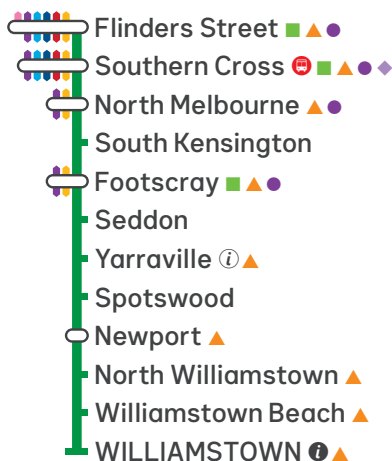

# Williamstown Line

Weekend services operate via the city loop

Stations

myki zone

Zone 1

## Train lines

- Station
- Line termination
- Interchange station and customer service hub  
Staffed first to last train, seven days a week

## Symbols

- Customer service hub  
Staffed first to last train, seven days a week
- Customer service hub  
For opening hours visit [ptv.vic.gov.au](http://ptv.vic.gov.au)
- SkyBus services  
Operate directly between Melbourne Airport and Southern Cross Station
- Tram
- Bus
- Regional train
- Regional coach