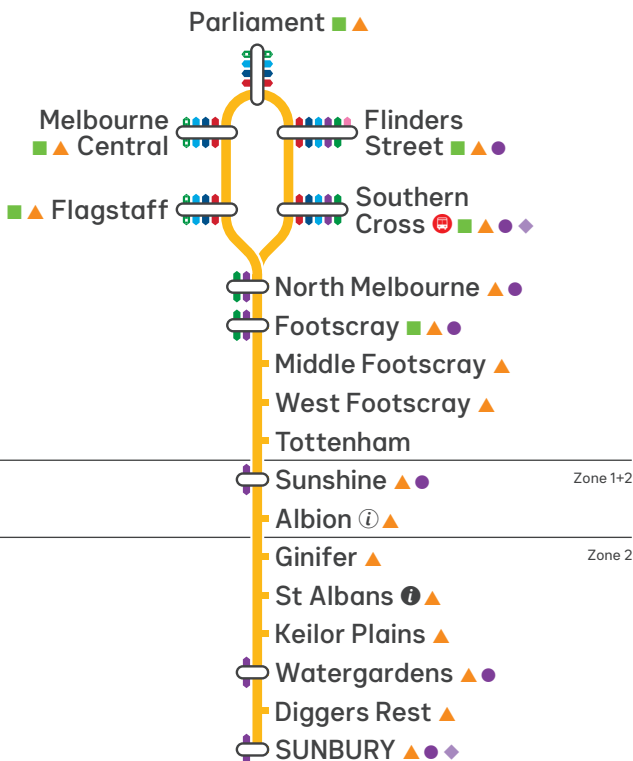

Sunbury Line

Stations

myki zone

Zone 1

Train lines

- Station
- Line termination
- Interchange station and customer service hub
Staffed first to last train, seven days a week

Symbols

- Customer service hub
Staffed first to last train, seven days a week
- Customer service hub
For opening hours visit ptv.vic.gov.au
- SkyBus services
Operate directly between Melbourne Airport and Southern Cross Station
- Tram
- Bus
- Regional train
- Regional coach